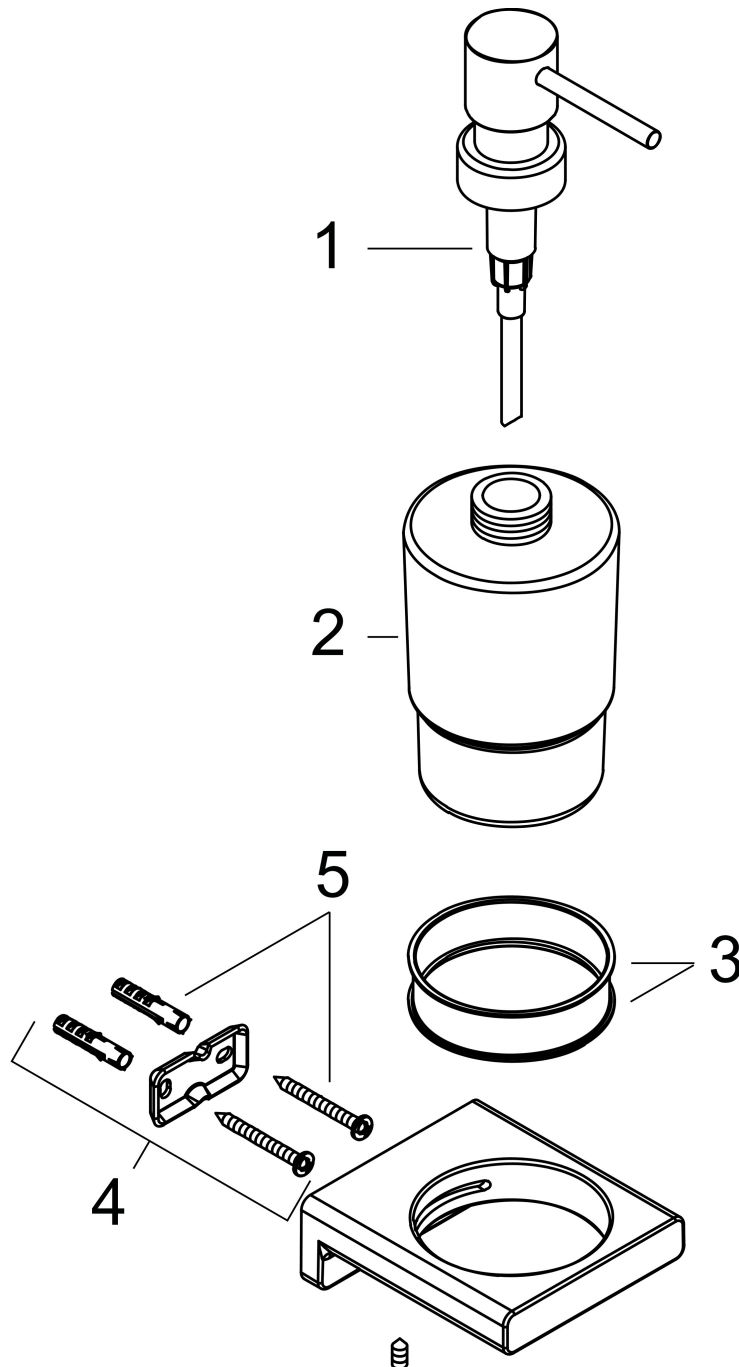

## Features

- Container material: matte glass
- Type of soap: liquid soap
- Filling capacity 200 ml
- Concealed fastening

## Drawing

Brand hansgrohe  
Art. Name **AddStoris** Liquid Soap Dispenser  
Art. Nr. 41745340  
Surface Brushed Black Chrome  
Pos. 1

## Spare Parts Drawings for build year: >04/21

Brand hansgrohe  
 Art. Name **AddStoris** Liquid Soap Dispenser  
 Art. Nr. 41745340  
 Surface Brushed Black Chrome  
 Pos. 1

## Spare parts list for build year: >04/21

Pos.	Description	Article number
1	pump	94168340
2	glass for lotion dispenser	94167000
3	plastic ring	94169000
4	mounting set	40915000
5	support element	94165000