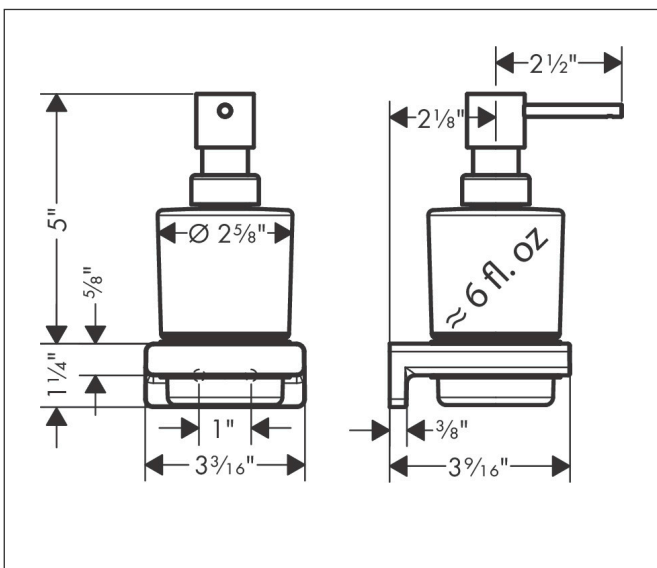

Brand hansgrohe  
 Art. Name **AddStoris** Liquid Soap Dispenser  
 Art. Nr. 41745340  
 Surface Brushed Black Chrome  
 Pos. 1

## Features

- Container material: matte glass
- Type of soap: liquid soap
- Filling capacity 200 ml
- Concealed fastening

## Drawing

Brand hansgrohe  
Art. Name **AddStoris** Liquid Soap Dispenser  
Art. Nr. 41745340  
Surface Brushed Black Chrome  
Pos. 1

## Spare Parts Drawings for build year: >04/21

Brand hansgrohe  
 Art. Name **AddStoris** Liquid Soap Dispenser  
 Art. Nr. 41745340  
 Surface Brushed Black Chrome  
 Pos. 1