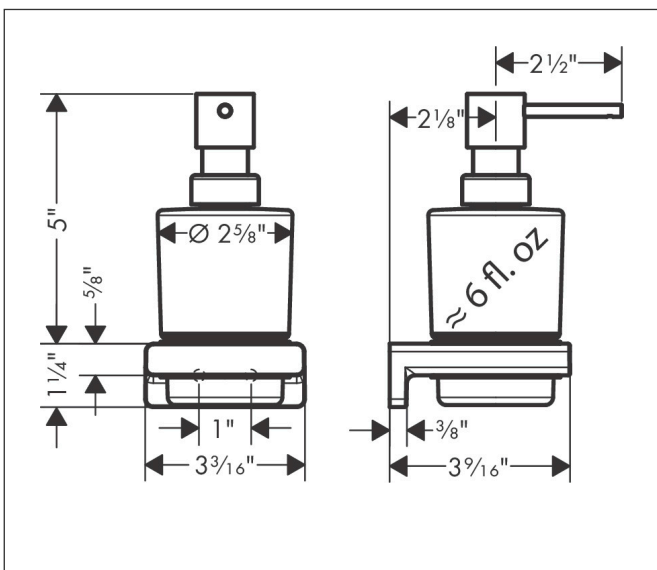

Brand hansgrohe
 Art. Name **AddStoris** Liquid Soap Dispenser
 Art. Nr. 41745670
 Surface matte black
 Pos. 1

Product Picture

Features

- Container material: matte glass
- Type of soap: liquid soap
- Filling capacity 200 ml
- Concealed fastening

Drawing

Brand hansgrohe
Art. Name **AddStoris** Liquid Soap Dispenser
Art. Nr. 41745670
Surface matte black
Pos. 1

Spare Parts Drawings for build year: >04/21

Brand hansgrohe
 Art. Name **AddStoris** Liquid Soap Dispenser
 Art. Nr. 41745670
 Surface matte black
 Pos. 1

Spare parts list for build year: >04/21

Pos.	Description	Article number
1	pump	94168670
2	glass for lotion dispenser	94167000
3	plastic ring	94169000
4	support element	94165000
5	mounting set	40915000