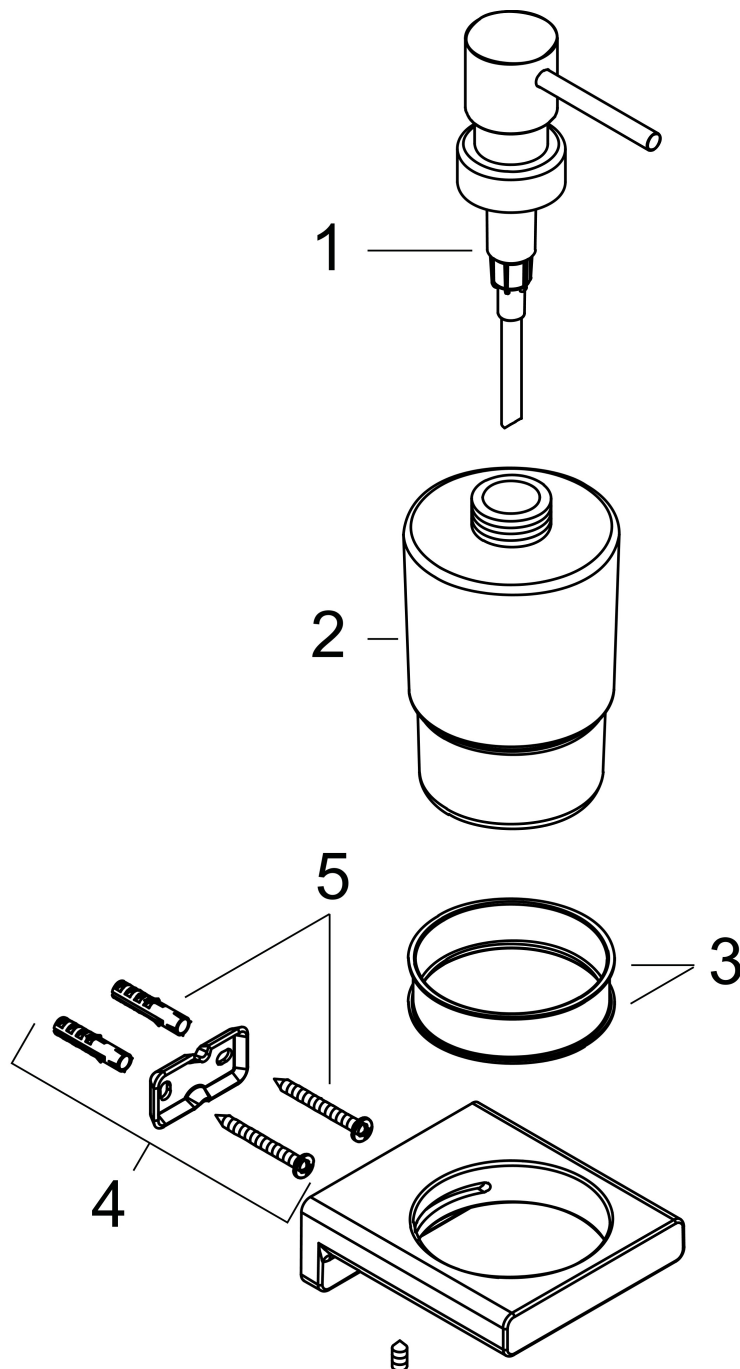

Brand hansgrohe
 Art. Name **AddStoris** Liquid Soap Dispenser
 Art. Nr. 41745670
 Surface matte black
 Pos. 1

Product Picture

Features

- Container material: matte glass
- Type of soap: liquid soap
- Filling capacity 200 ml
- Concealed fastening

Drawing

Brand hansgrohe
Art. Name **AddStoris** Liquid Soap Dispenser
Art. Nr. 41745670
Surface matte black
Pos. 1

Spare Parts Drawings for build year: >04/21

Brand hansgrohe
 Art. Name **AddStoris** Liquid Soap Dispenser
 Art. Nr. 41745670
 Surface matte black
 Pos. 1

Spare parts list for build year: >04/21

Pos.	Description	Article number
1	pump	94168670
2	glass for lotion dispenser	94167000
3	plastic ring	94169000
4	support element	94165000
5	mounting set	40915000