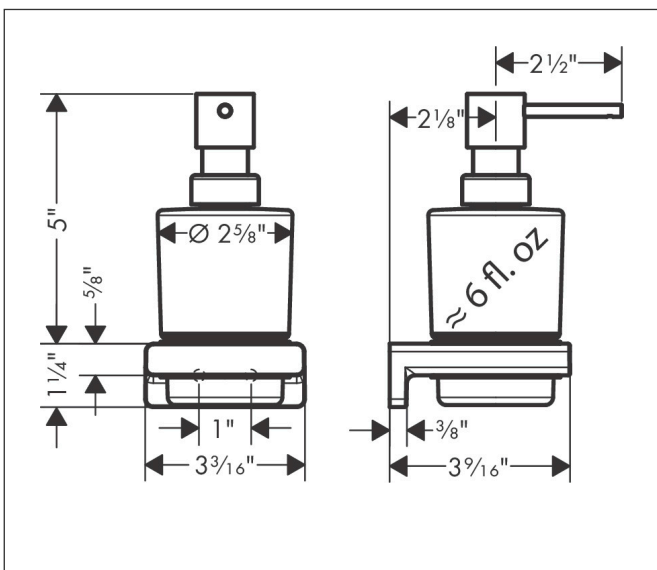

Brand hansgrohe
 Art. Name **AddStoris** Liquid Soap Dispenser
 Art. Nr. 41745700
 Surface Matte White
 Pos. 1

Product Picture

Features

- Container material: matte glass
- Type of soap: liquid soap
- Filling capacity 200 ml
- Concealed fastening

Drawing

Brand hansgrohe
Art. Name **AddStoris** Liquid Soap Dispenser
Art. Nr. 41745700
Surface Matte White
Pos. 1

Spare Parts Drawings for build year: >04/21

Brand hansgrohe
 Art. Name **AddStoris** Liquid Soap Dispenser
 Art. Nr. 41745700
 Surface Matte White
 Pos. 1

Spare parts list for build year: >04/21

Pos.	Description	Article number
1	pump	94168700
2	glass for lotion dispenser	94167000
3	plastic ring	94169000
4	mounting set	40915000
5	support element	94165000