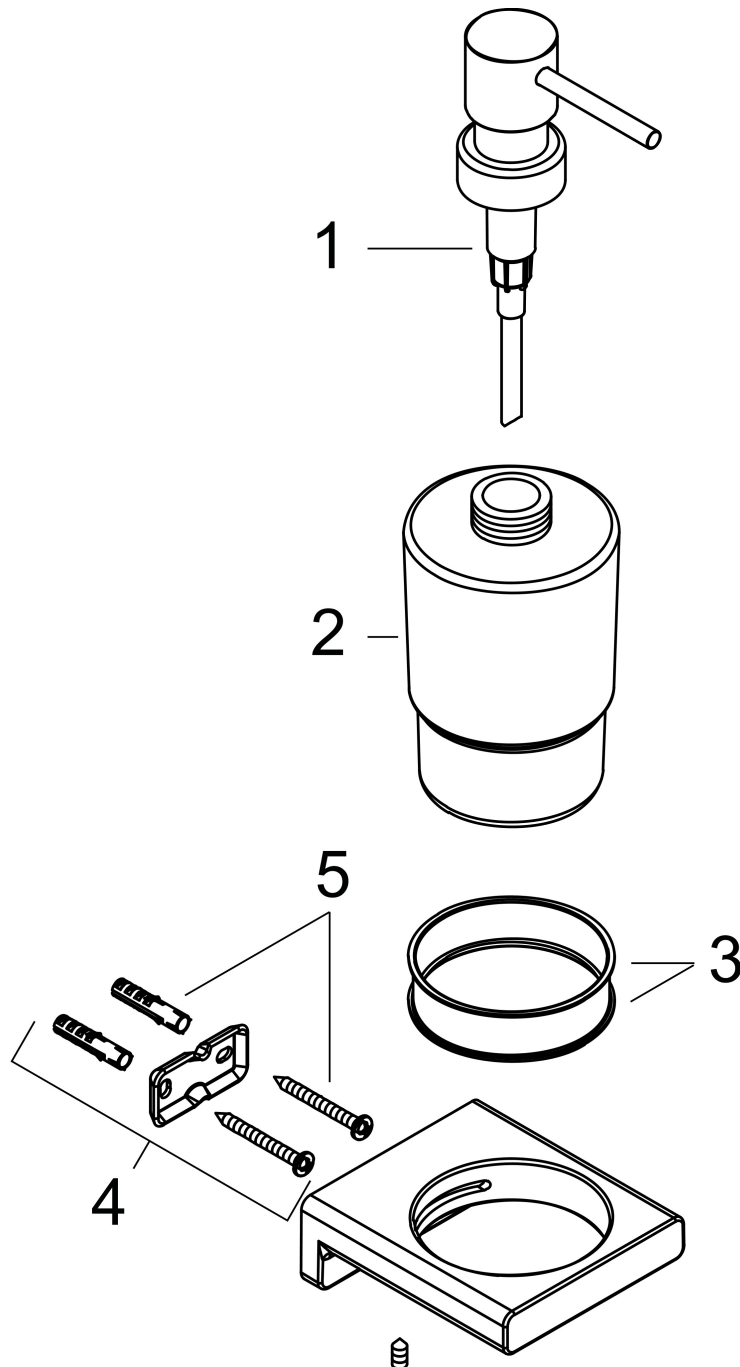

Brand hansgrohe
 Art. Name **AddStoris** Liquid Soap Dispenser
 Art. Nr. 41745700
 Surface Matte White
 Pos. 1

Product Picture

Features

- Container material: matte glass
- Type of soap: liquid soap
- Filling capacity 200 ml
- Concealed fastening

Drawing

Brand hansgrohe
Art. Name **AddStoris** Liquid Soap Dispenser
Art. Nr. 41745700
Surface Matte White
Pos. 1

Spare Parts Drawings for build year: >04/21

Brand hansgrohe
 Art. Name **AddStoris** Liquid Soap Dispenser
 Art. Nr. 41745700
 Surface Matte White
 Pos. 1

Spare parts list for build year: >04/21

Pos.	Description	Article number
1	pump	94168700
2	glass for lotion dispenser	94167000
3	plastic ring	94169000
4	mounting set	40915000
5	support element	94165000