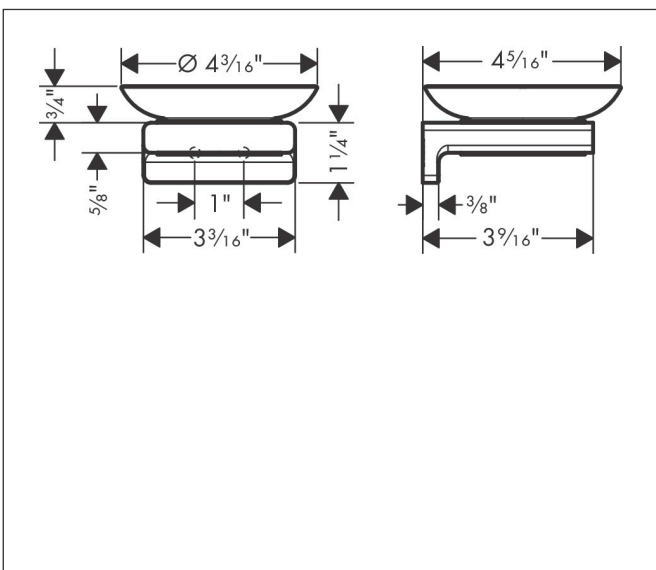

Brand hansgrohe
 Art. Name **AddStoris** Soap Dish
 Art. Nr. 41746000
 Surface Chrome
 Pos. 1

Product Picture

Features

- Wall-mounted
- Recess material: matte glass
- Metal holder
- With mounting material
- Concealed fastening
- Diameter drill hole: 6 mm

Drawing

Brand hansgrohe
Art. Name **AddStoris** Soap Dish
Art. Nr. 41746000
Surface Chrome
Pos. 1

Spare Parts Drawings for build year: >04/21

Brand hansgrohe
 Art. Name **AddStoris** Soap Dish
 Art. Nr. 41746000
 Surface Chrome
 Pos. 1

Spare parts list for build year: >04/21

Pos.	Description	Article number
1	support element	94165000
2	mounting set	40915000
3	soap dish	94170000
4	plastic ring	94169000