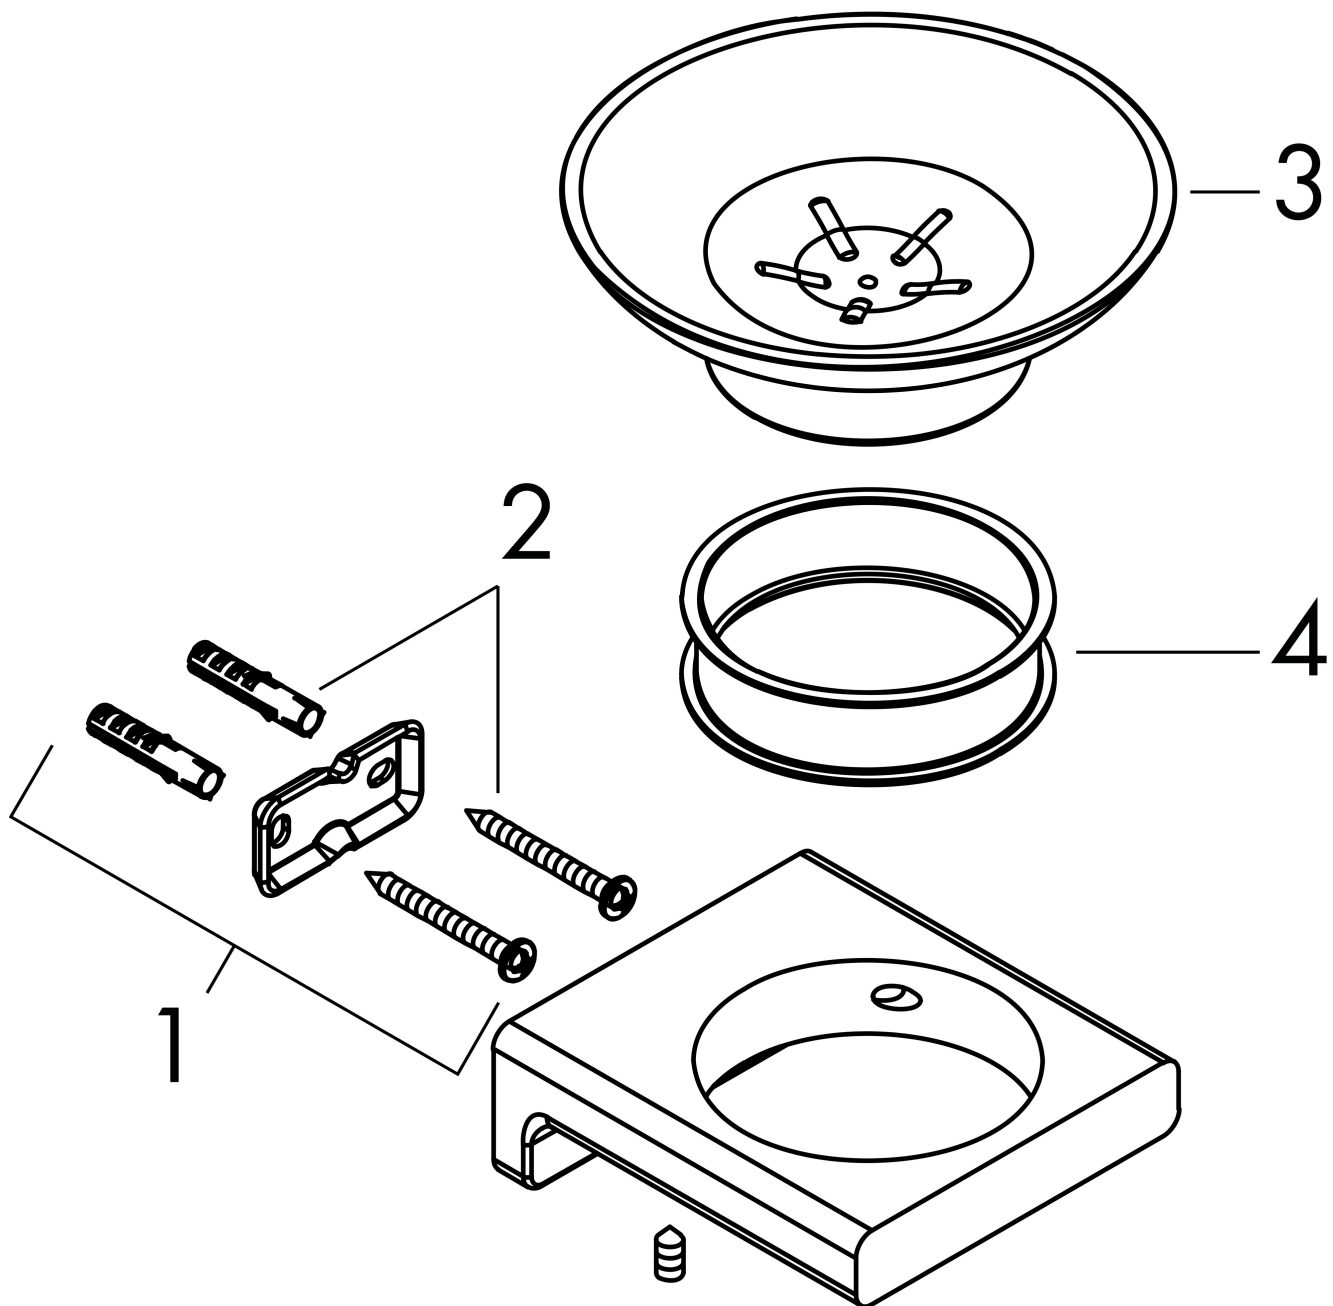

Brand hansgrohe
 Art. Name **AddStoris** Soap Dish
 Art. Nr. 41746000
 Surface Chrome
 Pos. 1

Product Picture

Features

- Wall-mounted
- Recess material: matte glass
- Metal holder
- With mounting material
- Concealed fastening
- Diameter drill hole: 6 mm

Drawing

Brand hansgrohe
Art. Name **AddStoris** Soap Dish
Art. Nr. 41746000
Surface Chrome
Pos. 1

Spare Parts Drawings for build year: >04/21

Brand hansgrohe
 Art. Name **AddStoris** Soap Dish
 Art. Nr. 41746000
 Surface Chrome
 Pos. 1

Spare parts list for build year: >04/21

Pos.	Description	Article number
1	support element	94165000
2	mounting set	40915000
3	soap dish	94170000
4	plastic ring	94169000