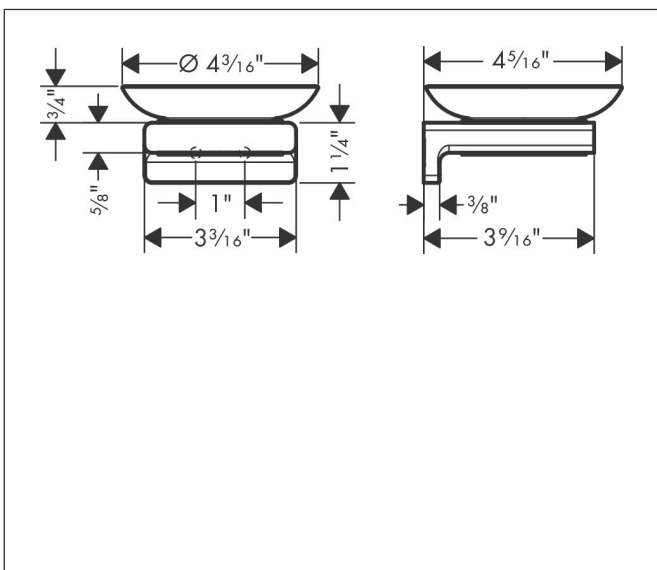

Brand hansgrohe
 Art. Name **AddStoris** Soap Dish
 Art. Nr. 41746140
 Surface Brushed Bronze
 Pos. 1

Product Picture

Features

- Wall-mounted
- Recess material: matte glass
- Metal holder
- With mounting material
- Concealed fastening
- Diameter drill hole: 6 mm

Drawing

Brand hansgrohe
Art. Name **AddStoris** Soap Dish
Art. Nr. 41746140
Surface Brushed Bronze
Pos. 1

Spare Parts Drawings for build year: >04/21

Brand hansgrohe
 Art. Name **AddStoris** Soap Dish
 Art. Nr. 41746140
 Surface Brushed Bronze
 Pos. 1

Spare parts list for build year: >04/21

Pos.	Description	Article number
1	support element	94165000
2	mounting set	40915000
3	soap dish	94170000
4	plastic ring	94169000