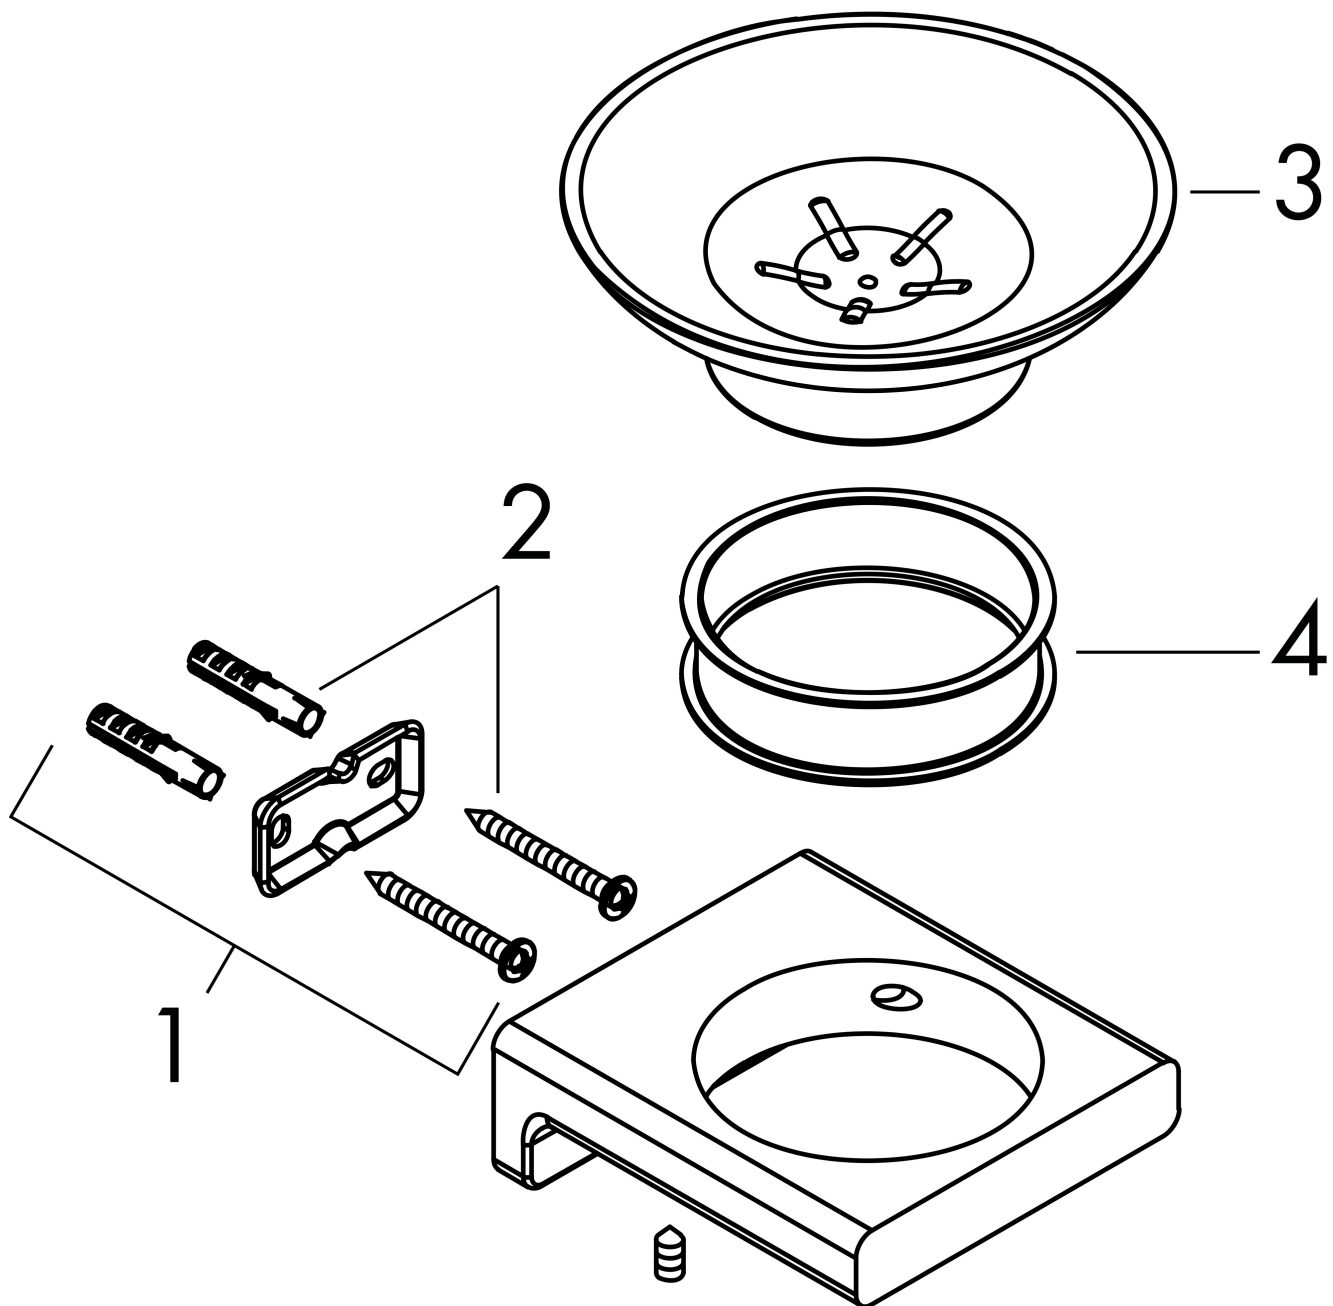

Brand hansgrohe
 Art. Name **AddStoris** Soap Dish
 Art. Nr. 41746140
 Surface Brushed Bronze
 Pos. 1

Product Picture

Features

- Wall-mounted
- Recess material: matte glass
- Metal holder
- With mounting material
- Concealed fastening
- Diameter drill hole: 6 mm

Drawing

Brand hansgrohe
Art. Name **AddStoris** Soap Dish
Art. Nr. 41746140
Surface Brushed Bronze
Pos. 1

Spare Parts Drawings for build year: >04/21

Brand hansgrohe
 Art. Name **AddStoris** Soap Dish
 Art. Nr. 41746140
 Surface Brushed Bronze
 Pos. 1

Spare parts list for build year: >04/21

Pos.	Description	Article number
1	support element	94165000
2	mounting set	40915000
3	soap dish	94170000
4	plastic ring	94169000