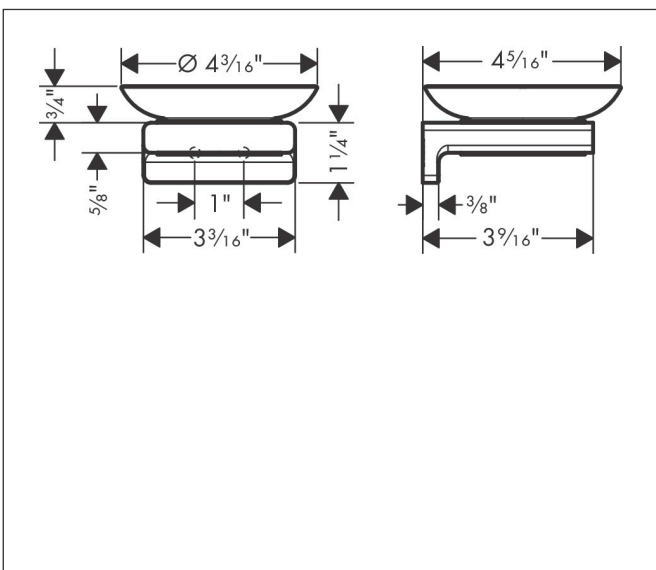

Brand hansgrohe
 Art. Name **AddStoris** Soap Dish
 Art. Nr. 41746340
 Surface Brushed Black Chrome
 Pos. 1

Product Picture

Features

- Wall-mounted
- Recess material: matte glass
- Metal holder
- With mounting material
- Concealed fastening
- Diameter drill hole: 6 mm

Drawing

Brand hansgrohe
Art. Name **AddStoris** Soap Dish
Art. Nr. 41746340
Surface Brushed Black Chrome
Pos. 1

Spare Parts Drawings for build year: >04/21

Brand hansgrohe
 Art. Name **AddStoris** Soap Dish
 Art. Nr. 41746340
 Surface Brushed Black Chrome
 Pos. 1

Spare parts list for build year: >04/21

Pos.	Description	Article number
1	support element	94165000
2	mounting set	40915000
3	soap dish	94170000
4	plastic ring	94169000