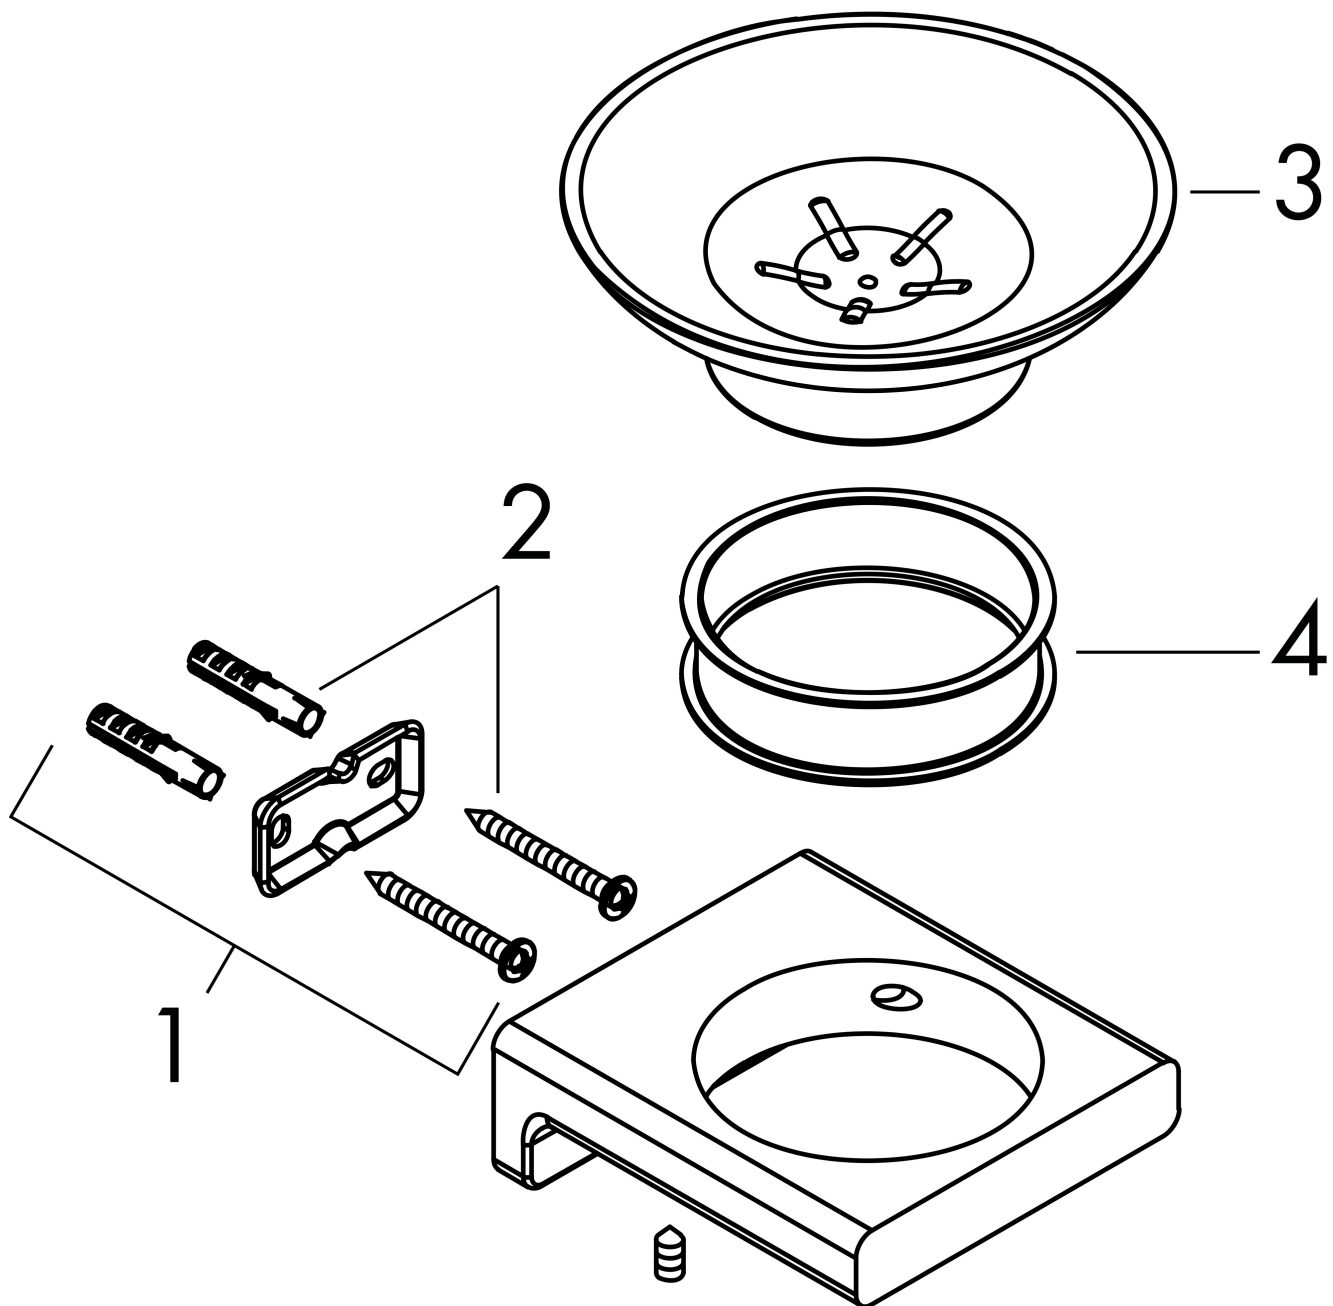

Brand hansgrohe
 Art. Name **AddStoris** Soap Dish
 Art. Nr. 41746340
 Surface Brushed Black Chrome
 Pos. 1

Product Picture

Features

- Wall-mounted
- Recess material: matte glass
- Metal holder
- With mounting material
- Concealed fastening
- Diameter drill hole: 6 mm

Drawing

Brand hansgrohe
Art. Name **AddStoris** Soap Dish
Art. Nr. 41746340
Surface Brushed Black Chrome
Pos. 1

Spare Parts Drawings for build year: >04/21

Brand hansgrohe
 Art. Name **AddStoris** Soap Dish
 Art. Nr. 41746340
 Surface Brushed Black Chrome
 Pos. 1

Spare parts list for build year: >04/21

Pos.	Description	Article number
1	support element	94165000
2	mounting set	40915000
3	soap dish	94170000
4	plastic ring	94169000