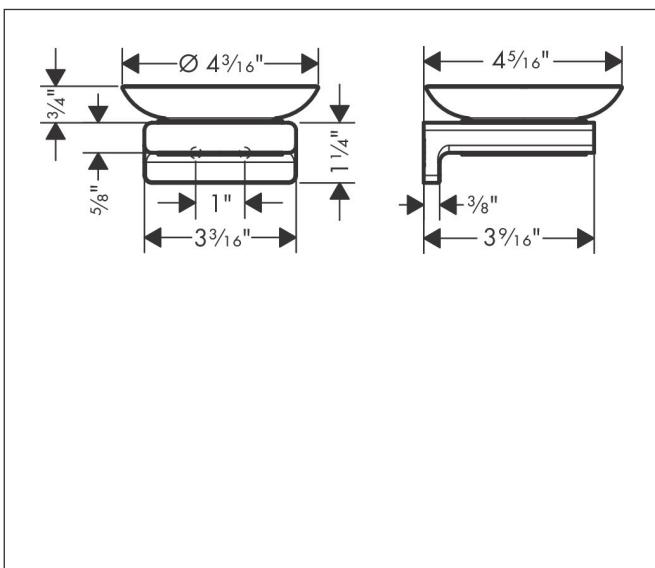

Brand hansgrohe
 Art. Name **AddStoris** Soap Dish
 Art. Nr. 41746670
 Surface matte black
 Pos. 1

Product Picture

Features

- Wall-mounted
- Recess material: matte glass
- Metal holder
- With mounting material
- Concealed fastening
- Diameter drill hole: 6 mm

Drawing

Brand hansgrohe
Art. Name **AddStoris** Soap Dish
Art. Nr. 41746670
Surface matte black
Pos. 1

Spare Parts Drawings for build year: >04/21

Brand hansgrohe
 Art. Name **AddStoris** Soap Dish
 Art. Nr. 41746670
 Surface matte black
 Pos. 1

Spare parts list for build year: >04/21

Pos.	Description	Article number
1	support element	94165000
2	mounting set	40915000
3	soap dish	94170000
4	plastic ring	94169000