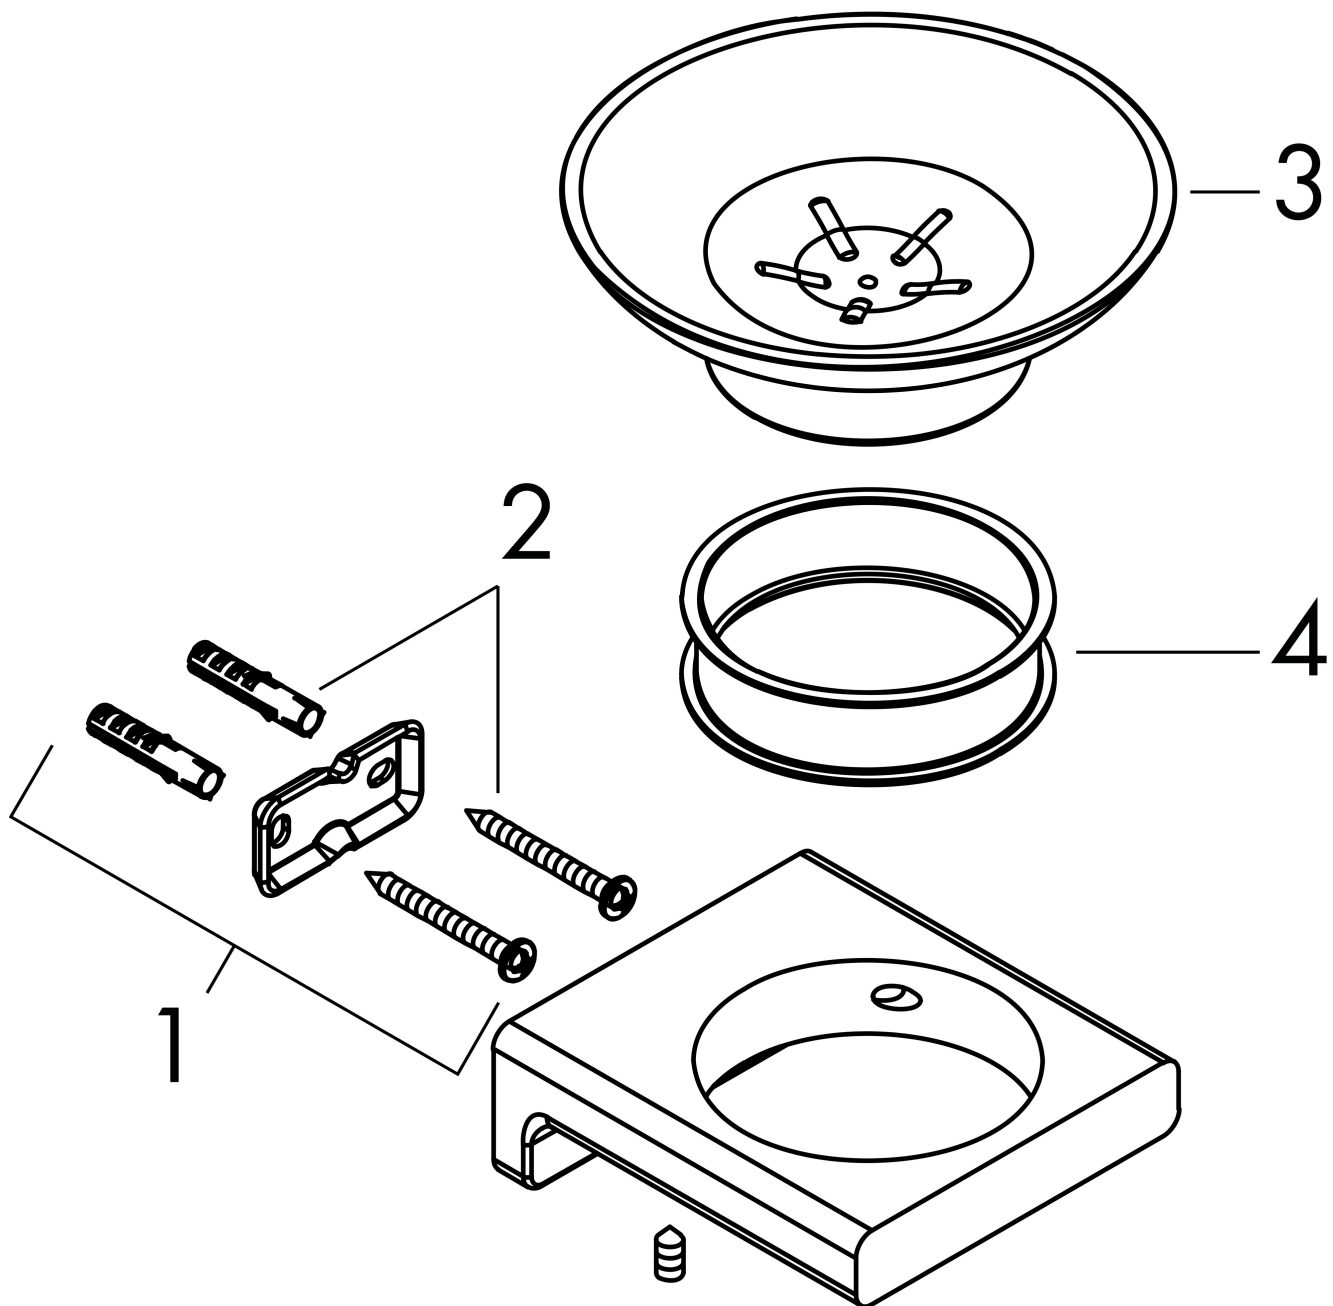

Brand hansgrohe
 Art. Name **AddStoris** Soap Dish
 Art. Nr. 41746670
 Surface matte black
 Pos. 1

Product Picture

Features

- Wall-mounted
- Recess material: matte glass
- Metal holder
- With mounting material
- Concealed fastening
- Diameter drill hole: 6 mm

Drawing

Brand hansgrohe
Art. Name **AddStoris** Soap Dish
Art. Nr. 41746670
Surface matte black
Pos. 1

Spare Parts Drawings for build year: >04/21

Brand hansgrohe
 Art. Name **AddStoris** Soap Dish
 Art. Nr. 41746670
 Surface matte black
 Pos. 1

Spare parts list for build year: >04/21

Pos.	Description	Article number
1	support element	94165000
2	mounting set	40915000
3	soap dish	94170000
4	plastic ring	94169000