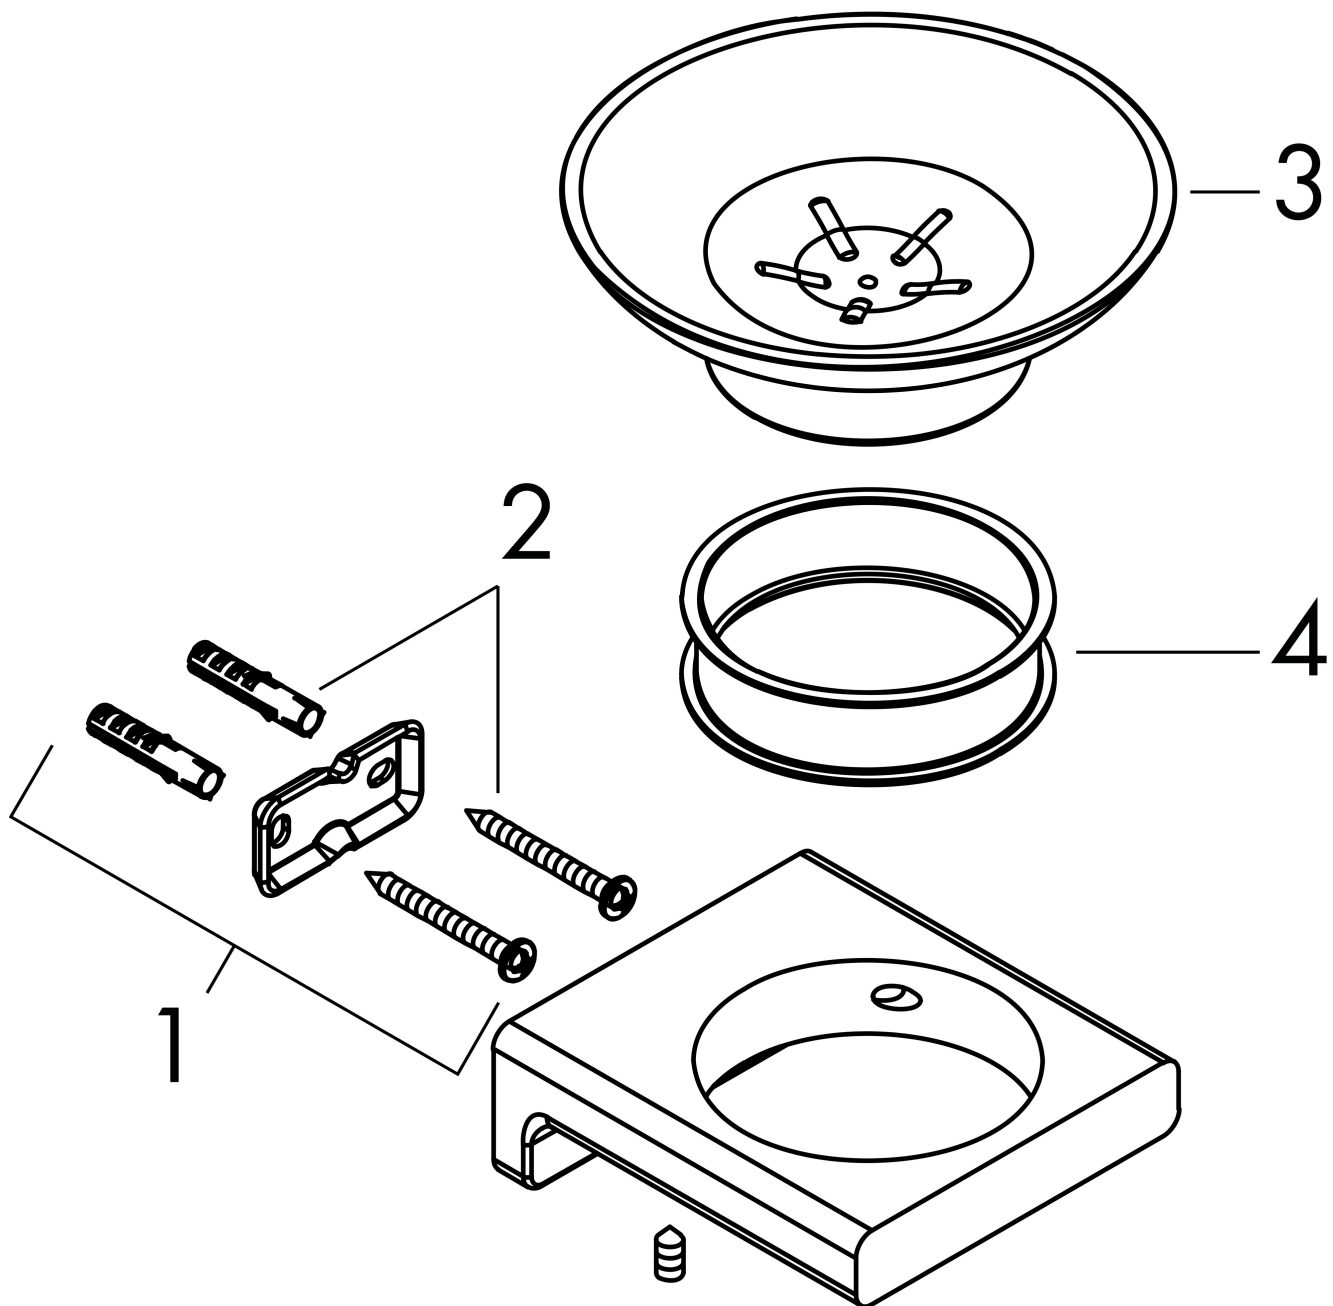

Brand hansgrohe
 Art. Name **AddStoris** Soap Dish
 Art. Nr. 41746700
 Surface Matte White
 Pos. 1

Product Picture

Features

- Wall-mounted
- Recess material: matte glass
- Metal holder
- With mounting material
- Concealed fastening
- Diameter drill hole: 6 mm

Drawing

Brand hansgrohe
Art. Name **AddStoris** Soap Dish
Art. Nr. 41746700
Surface Matte White
Pos. 1

Spare Parts Drawings for build year: >04/21

Brand hansgrohe
 Art. Name **AddStoris** Soap Dish
 Art. Nr. 41746700
 Surface Matte White
 Pos. 1

Spare parts list for build year: >04/21

Pos.	Description	Article number
1	support element	94165000
2	mounting set	40915000
3	soap dish	94170000
4	plastic ring	94169000