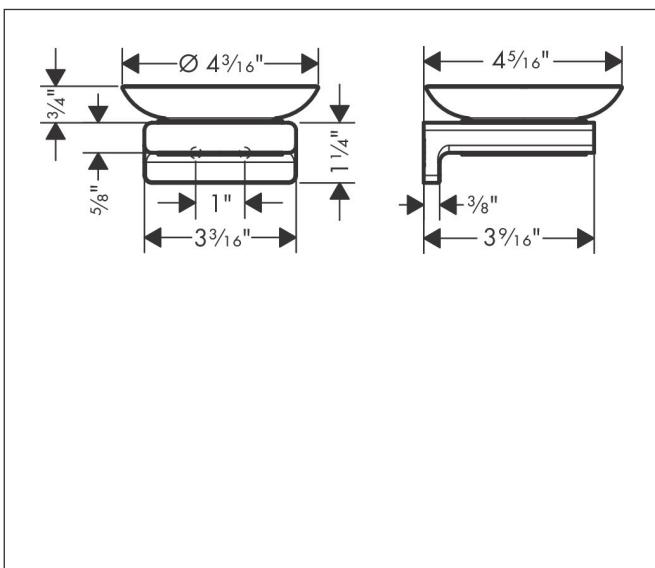

Brand hansgrohe
 Art. Name **AddStoris** Soap Dish
 Art. Nr. 41746700
 Surface Matte White
 Pos. 1

Product Picture

Features

- Wall-mounted
- Recess material: matte glass
- Metal holder
- With mounting material
- Concealed fastening
- Diameter drill hole: 6 mm

Drawing

Brand hansgrohe
Art. Name **AddStoris** Soap Dish
Art. Nr. 41746700
Surface Matte White
Pos. 1

Spare Parts Drawings for build year: >04/21

Brand hansgrohe
 Art. Name **AddStoris** Soap Dish
 Art. Nr. 41746700
 Surface Matte White
 Pos. 1

Spare parts list for build year: >04/21

Pos.	Description	Article number
1	support element	94165000
2	mounting set	40915000
3	soap dish	94170000
4	plastic ring	94169000