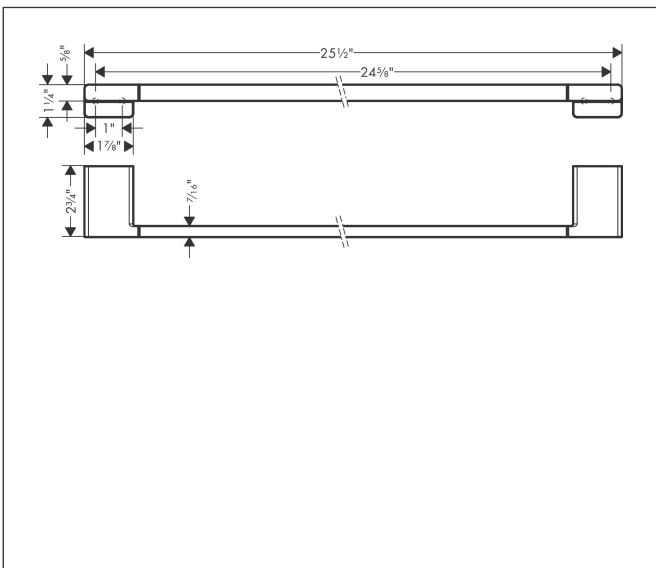

Brand hansgrohe
 Art. Name **AddStoris** Towel Bar, 24"
 Art. Nr. 41747140
 Surface Brushed Bronze
 Pos. 1

Product Picture

Features

- Wall-mounted
- Metal
- Metal holder
- With mounting material
- Diameter drill hole: 6 mm
- Concealed fastening

Drawing

Brand hansgrohe
Art. Name **AddStoris** Towel Bar, 24"
Art. Nr. 41747140
Surface Brushed Bronze
Pos. 1

Spare Parts Drawings for build year: >04/21

Brand hansgrohe
Art. Name **AddStoris** Towel Bar, 24"
Art. Nr. 41747140
Surface Brushed Bronze
Pos. 1

Spare parts list for build year: >04/21

Pos.	Description	Article number
1	support element	94165000
2	mounting set	40915000