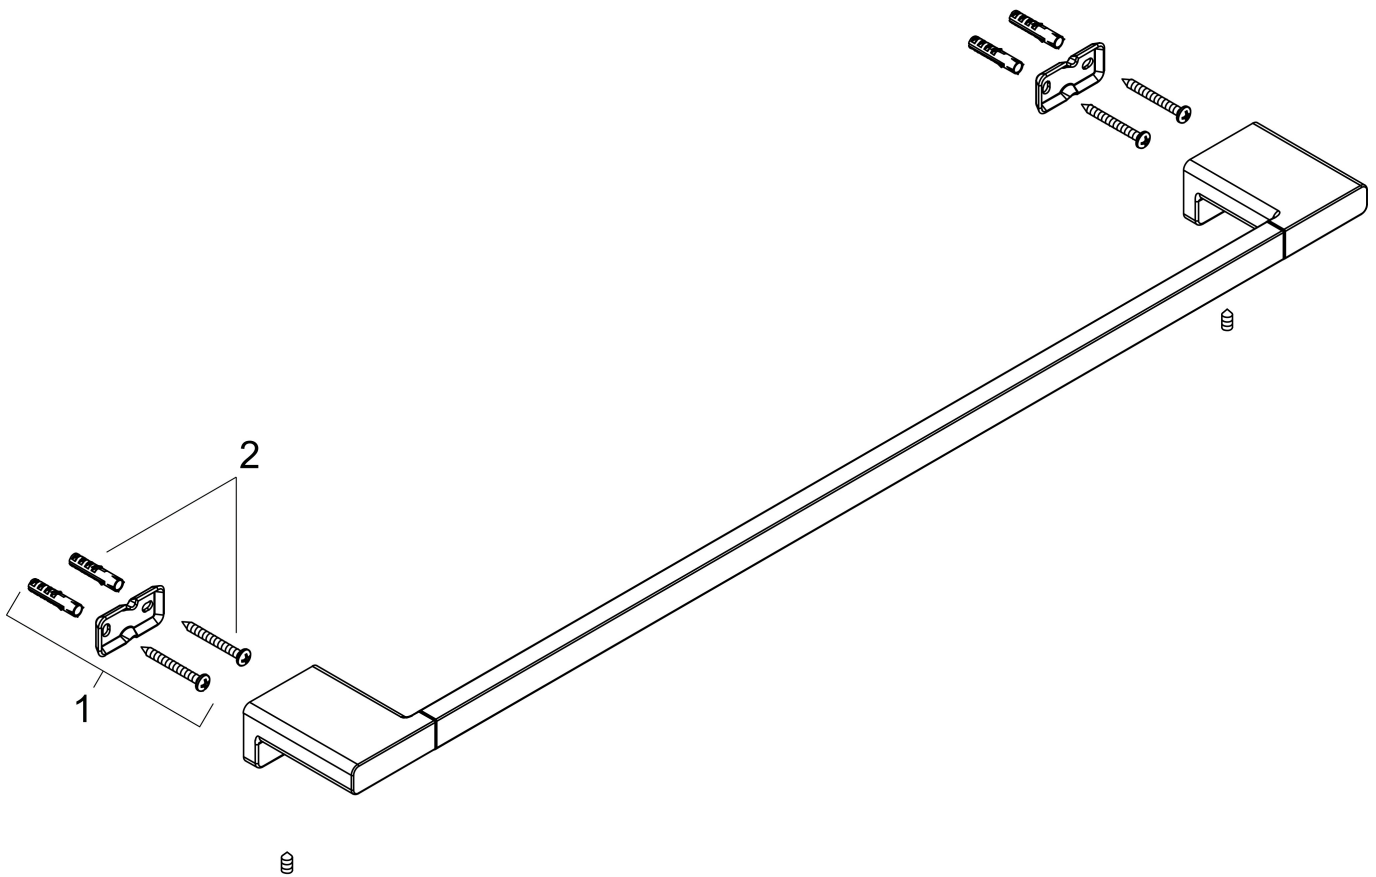

Brand hansgrohe
 Art. Name **AddStoris** Towel Bar, 24"
 Art. Nr. 41747140
 Surface Brushed Bronze
 Pos. 1

Product Picture

Features

- Wall-mounted
- Metal
- Metal holder
- With mounting material
- Diameter drill hole: 6 mm
- Concealed fastening

Drawing

Brand hansgrohe
Art. Name **AddStoris** Towel Bar, 24"
Art. Nr. 41747140
Surface Brushed Bronze
Pos. 1

Spare Parts Drawings for build year: >04/21

Brand hansgrohe
Art. Name **AddStoris** Towel Bar, 24"
Art. Nr. 41747140
Surface Brushed Bronze
Pos. 1

Spare parts list for build year: >04/21

Pos.	Description	Article number
1	support element	94165000
2	mounting set	40915000