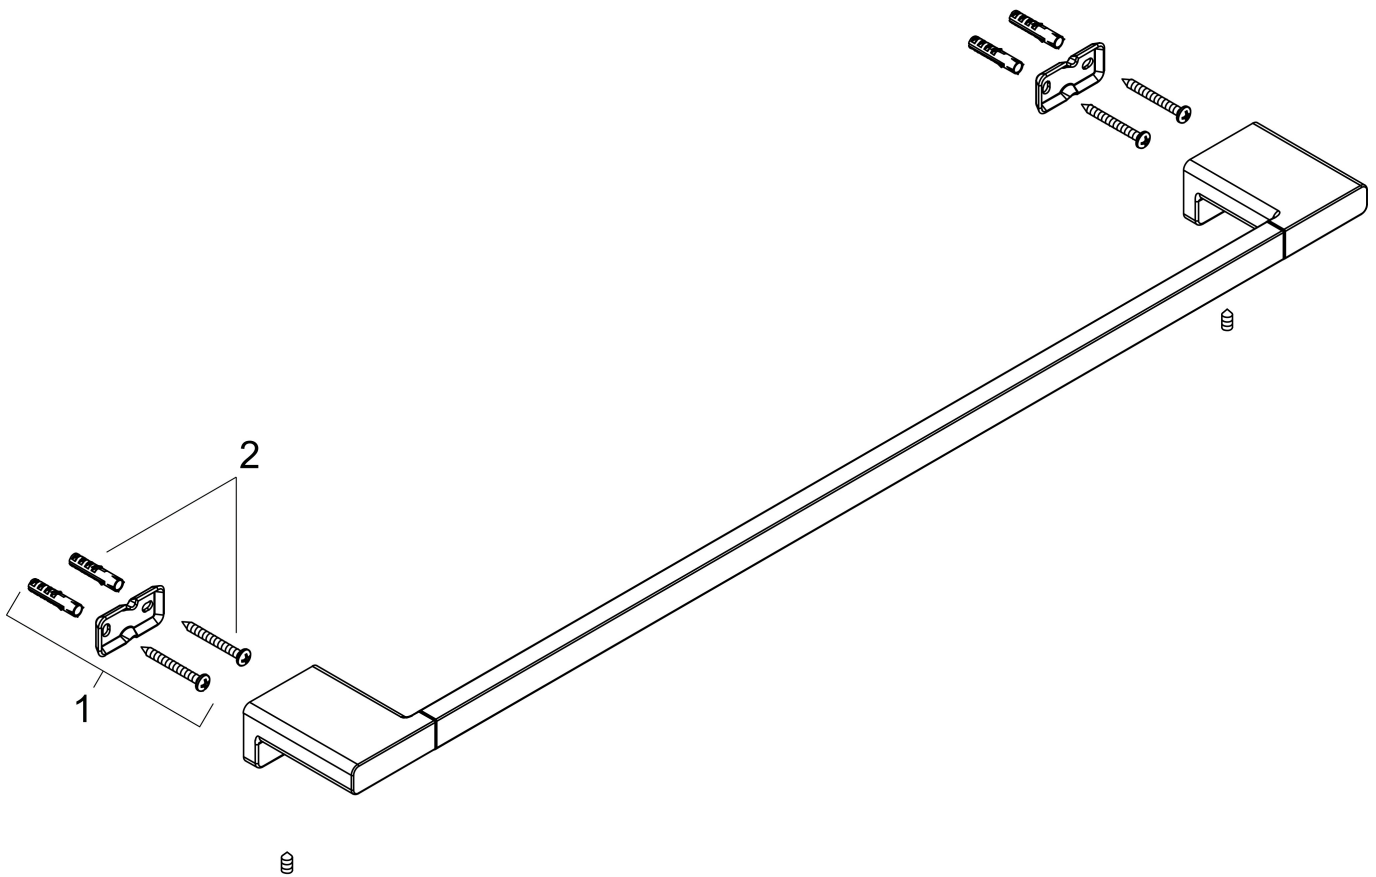

Brand hansgrohe  
 Art. Name **AddStoris** Towel Bar, 24"  
 Art. Nr. 41747340  
 Surface Brushed Black Chrome  
 Pos. 1

## Features

- Wall-mounted
- Metal
- Metal holder
- With mounting material
- Diameter drill hole: 6 mm
- Concealed fastening

## Drawing

Brand hansgrohe  
Art. Name **AddStoris** Towel Bar, 24"  
Art. Nr. 41747340  
Surface Brushed Black Chrome  
Pos. 1

## Spare Parts Drawings for build year: >04/21

Brand hansgrohe  
 Art. Name **AddStoris** Towel Bar, 24"  
 Art. Nr. 41747340  
 Surface Brushed Black Chrome  
 Pos. 1