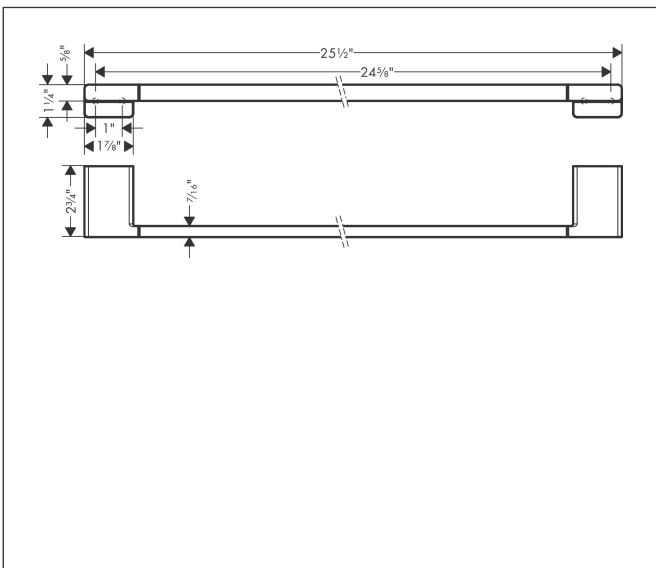

Brand hansgrohe  
 Art. Name **AddStoris** Towel Bar, 24"  
 Art. Nr. 41747340  
 Surface Brushed Black Chrome  
 Pos. 1

## Features

- Wall-mounted
- Metal
- Metal holder
- With mounting material
- Diameter drill hole: 6 mm
- Concealed fastening

## Drawing

Brand hansgrohe  
Art. Name **AddStoris** Towel Bar, 24"  
Art. Nr. 41747340  
Surface Brushed Black Chrome  
Pos. 1

## Spare Parts Drawings for build year: >04/21

Brand hansgrohe  
 Art. Name **AddStoris** Towel Bar, 24"  
 Art. Nr. 41747340  
 Surface Brushed Black Chrome  
 Pos. 1