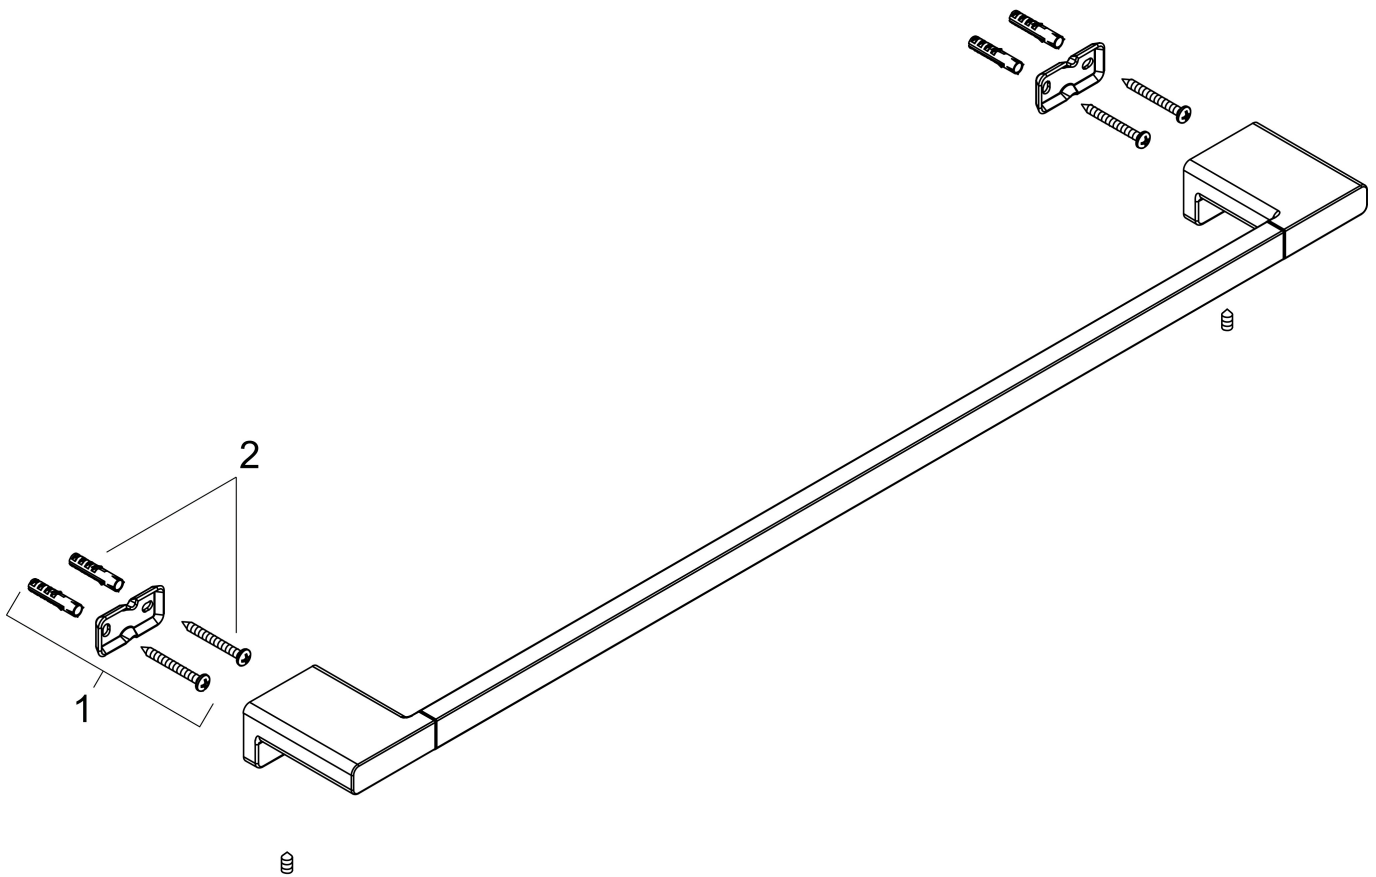

Brand hansgrohe
 Art. Name **AddStoris** Towel Bar, 24"
 Art. Nr. 41747670
 Surface matte black
 Pos. 1

Product Picture

Features

- Wall-mounted
- Metal
- Metal holder
- With mounting material
- Diameter drill hole: 6 mm
- Concealed fastening

Drawing

Brand hansgrohe
Art. Name **AddStoris** Towel Bar, 24"
Art. Nr. 41747670
Surface matte black
Pos. 1

Spare Parts Drawings for build year: >04/21

Brand hansgrohe
Art. Name **AddStoris** Towel Bar, 24"
Art. Nr. 41747670
Surface matte black
Pos. 1

Spare parts list for build year: >04/21

Pos.	Description	Article number
1	support element	94165000
2	mounting set	40915000