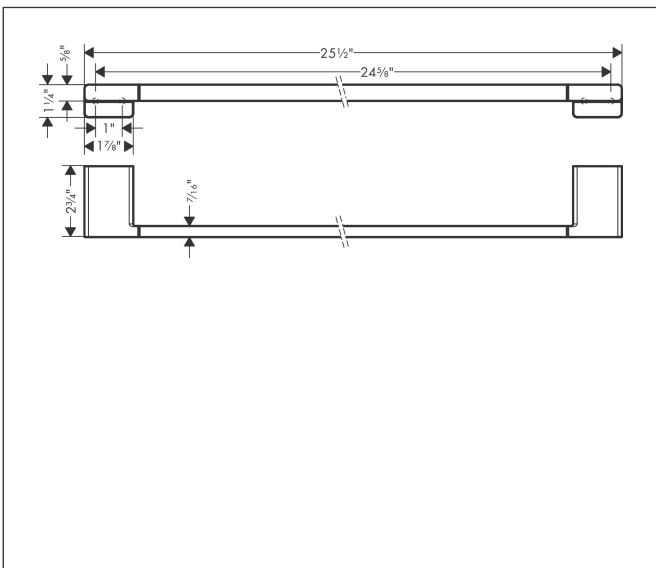

Brand hansgrohe
 Art. Name **AddStoris** Towel Bar, 24"
 Art. Nr. 41747670
 Surface matte black
 Pos. 1

Product Picture

Features

- Wall-mounted
- Metal
- Metal holder
- With mounting material
- Diameter drill hole: 6 mm
- Concealed fastening

Drawing

Brand hansgrohe
Art. Name **AddStoris** Towel Bar, 24"
Art. Nr. 41747670
Surface matte black
Pos. 1

Spare Parts Drawings for build year: >04/21

Brand hansgrohe
Art. Name **AddStoris** Towel Bar, 24"
Art. Nr. 41747670
Surface matte black
Pos. 1

Spare parts list for build year: >04/21

Pos.	Description	Article number
1	support element	94165000
2	mounting set	40915000