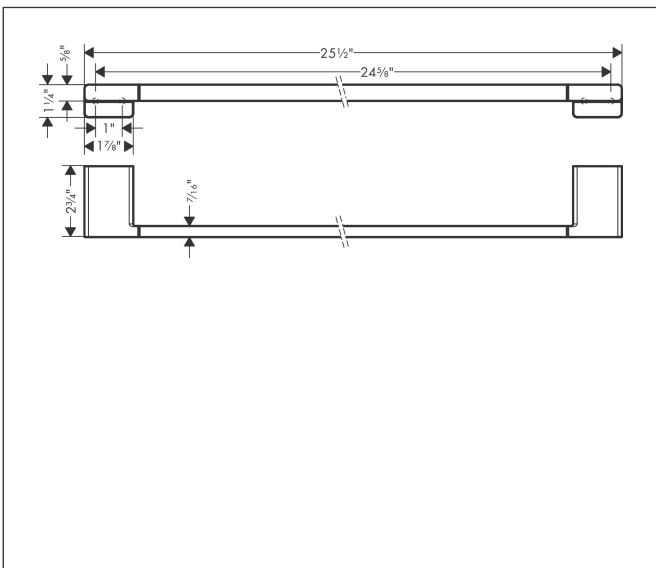

Brand hansgrohe  
 Art. Name **AddStoris** Towel Bar, 24"  
 Art. Nr. 41747700  
 Surface Matte White  
 Pos. 1

## Features

- Wall-mounted
- Metal
- Metal holder
- With mounting material
- Diameter drill hole: 6 mm
- Concealed fastening

## Drawing

Brand hansgrohe  
Art. Name **AddStoris** Towel Bar, 24"  
Art. Nr. 41747700  
Surface Matte White  
Pos. 1

## Spare Parts Drawings for build year: >04/21

Brand hansgrohe  
 Art. Name **AddStoris** Towel Bar, 24"  
 Art. Nr. 41747700  
 Surface Matte White  
 Pos. 1