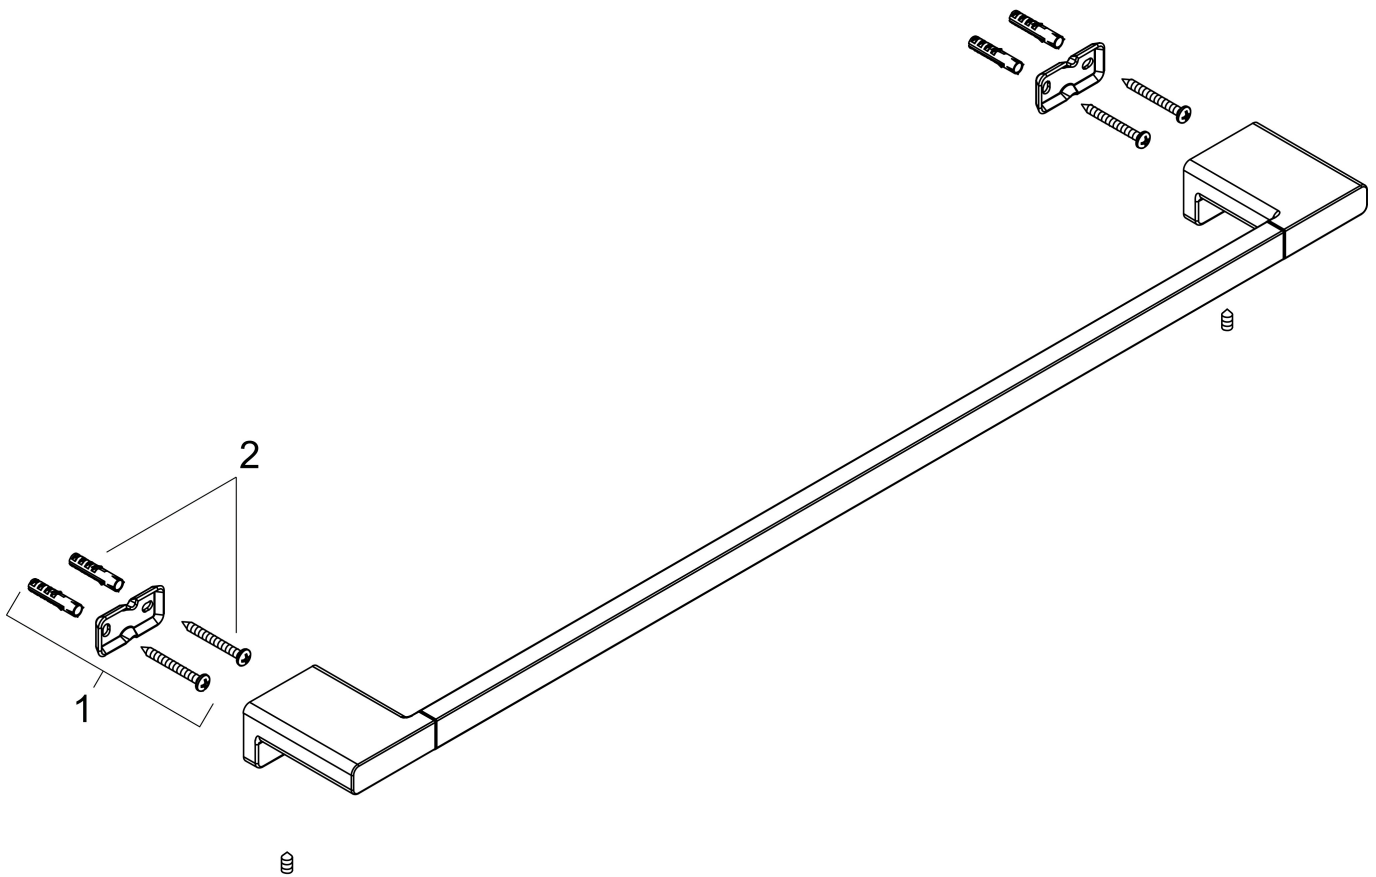

Brand hansgrohe
Art. Name **AddStoris** Towel Bar, 24"
Art. Nr. 41747700
Surface Matte White
Pos. 1

Spare Parts Drawings for build year: >04/21

Brand hansgrohe
Art. Name **AddStoris** Towel Bar, 24"
Art. Nr. 41747700
Surface Matte White
Pos. 1

Spare parts list for build year: >04/21

Pos.	Description	Article number
1	support element	94165000
2	mounting set	40915000