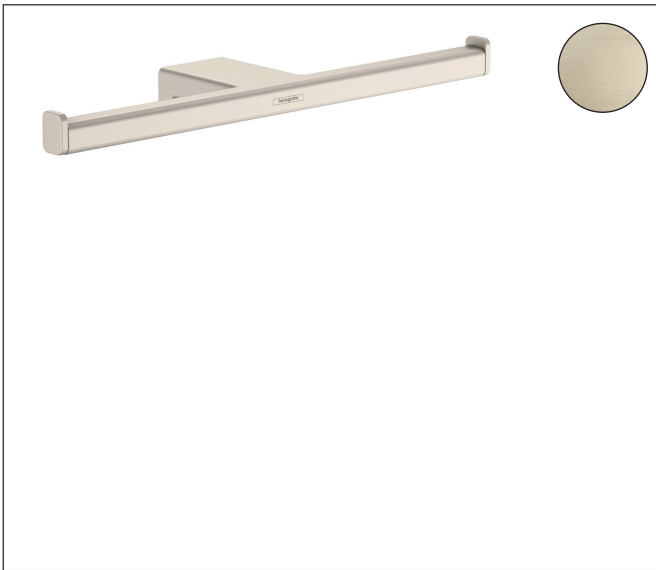

Brand hansgrohe  
 Art. Name **AddStoris** Toilet Paper Holder  
 Art. Nr. 41748820  
 Surface Brushed Nickel  
 Pos. 1

## Product Picture

## Features

- Wall-mounted
- Metal
- With mounting material
- Concealed fastening
- Diameter drill hole: 6 mm
- For 2 paper rolls