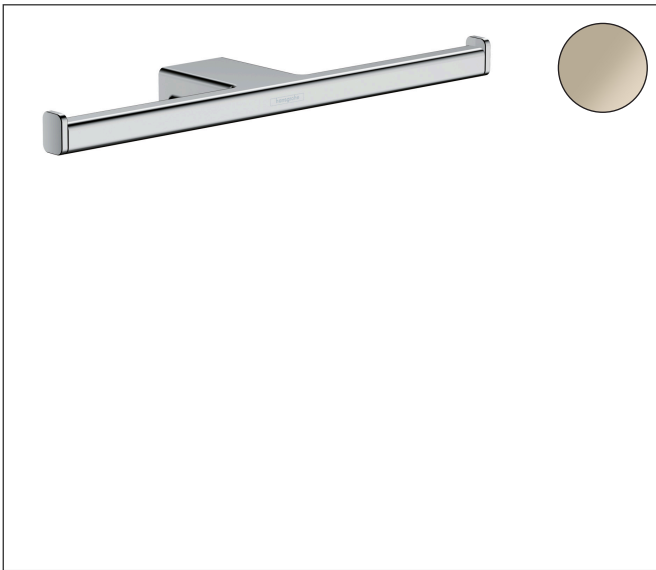

Brand hansgrohe
 Art. Name **AddStoris** Toilet Paper Holder
 Art. Nr. 41748830
 Surface Polished Nickel
 Pos. 1

Product Picture

Features

- wall-mounted
- metal
- with mounting material
- concealed fastening
- for 2 toilet paper rolls

Drawing