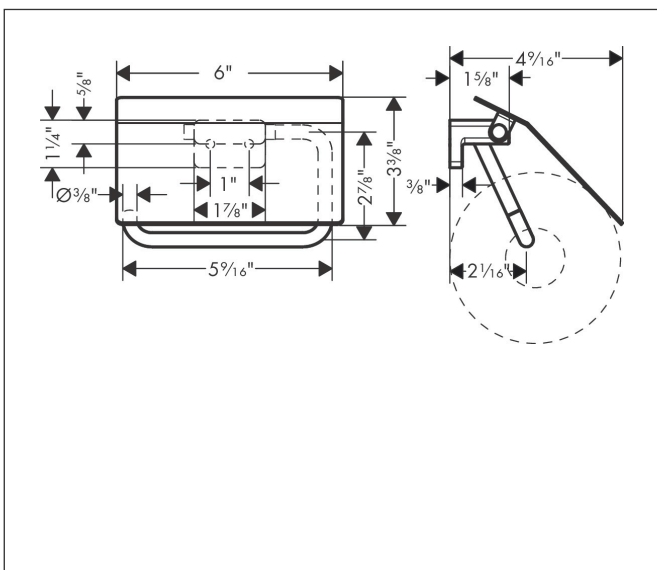

Brand hansgrohe
Art. Name **AddStoris** Toilet Paper Holder with Cover
Art. Nr. 41753140
Surface Brushed Bronze
Pos. 1

Product Picture

Features

- Wall-mounted
- Metal
- With mounting material
- Concealed fastening
- Diameter drill hole: 6 mm

Drawing