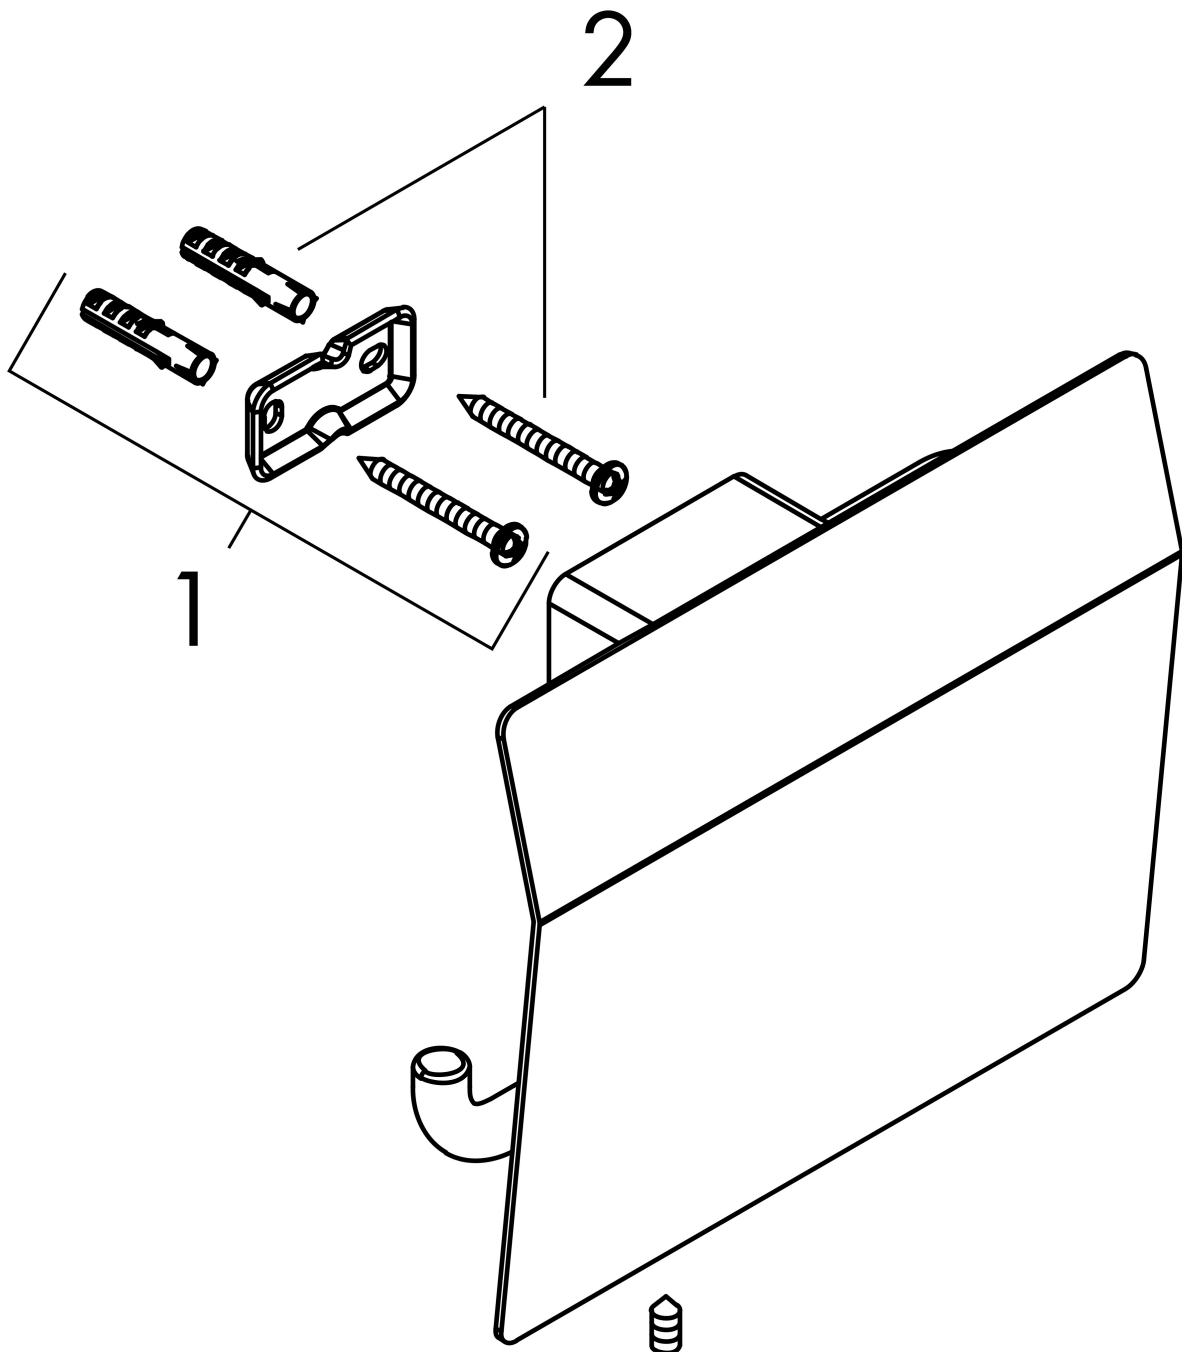

Brand hansgrohe
Art. Name **AddStoris** Toilet Paper Holder with Cover
Art. Nr. 41753140
Surface Brushed Bronze
Pos. 1

Spare Parts Drawings for build year: >04/21

Brand hansgrohe
Art. Name **AddStoris** Toilet Paper Holder with Cover
Art. Nr. 41753140
Surface Brushed Bronze
Pos. 1

Spare parts list for build year: >04/21

Pos.	Description	Article number
1	support element	94165000
2	mounting set	40915000