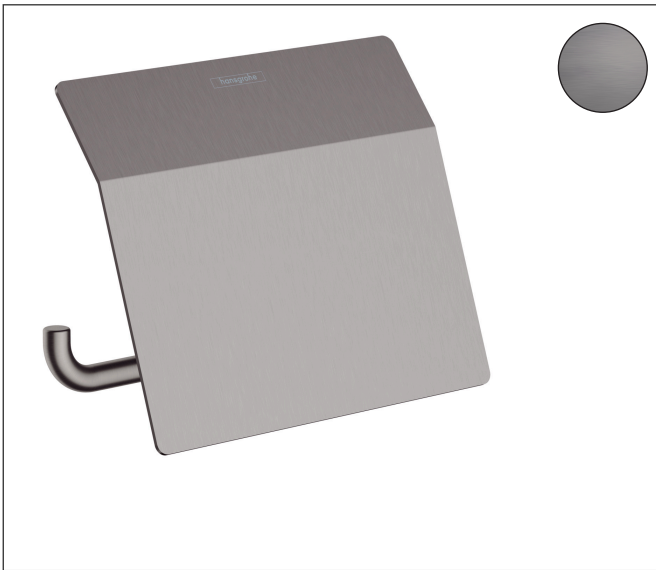

Brand hansgrohe
 Art. Name **AddStoris** Toilet Paper Holder with Cover
 Art. Nr. 41753340
 Surface Brushed Black Chrome
 Pos. 1

Product Picture

Features

- Wall-mounted
- Metal
- With mounting material
- Concealed fastening
- Diameter drill hole: 6 mm

Drawing

Brand hansgrohe
Art. Name **AddStoris** Toilet Paper Holder with Cover
Art. Nr. 41753340
Surface Brushed Black Chrome
Pos. 1

Spare Parts Drawings for build year: >04/21

Brand hansgrohe
Art. Name **AddStoris** Toilet Paper Holder with Cover
Art. Nr. 41753340
Surface Brushed Black Chrome
Pos. 1