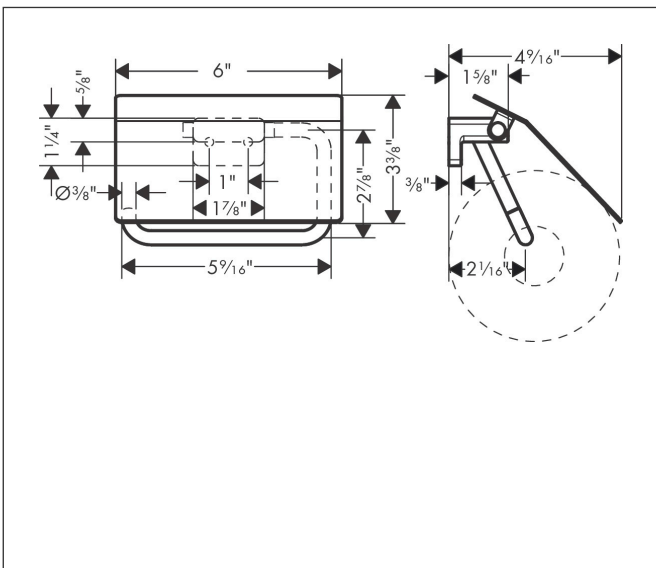

Brand hansgrohe
 Art. Name **AddStoris** Toilet Paper Holder with Cover
 Art. Nr. 41753340
 Surface Brushed Black Chrome
 Pos. 1

Product Picture

Features

- Wall-mounted
- Metal
- With mounting material
- Concealed fastening
- Diameter drill hole: 6 mm

Drawing

Brand hansgrohe
Art. Name **AddStoris** Toilet Paper Holder with Cover
Art. Nr. 41753340
Surface Brushed Black Chrome
Pos. 1

Spare Parts Drawings for build year: >04/21

Brand hansgrohe
Art. Name **AddStoris** Toilet Paper Holder with Cover
Art. Nr. 41753340
Surface Brushed Black Chrome
Pos. 1

Spare parts list for build year: >04/21

Pos.	Description	Article number
1	support element	94165000
2	mounting set	40915000