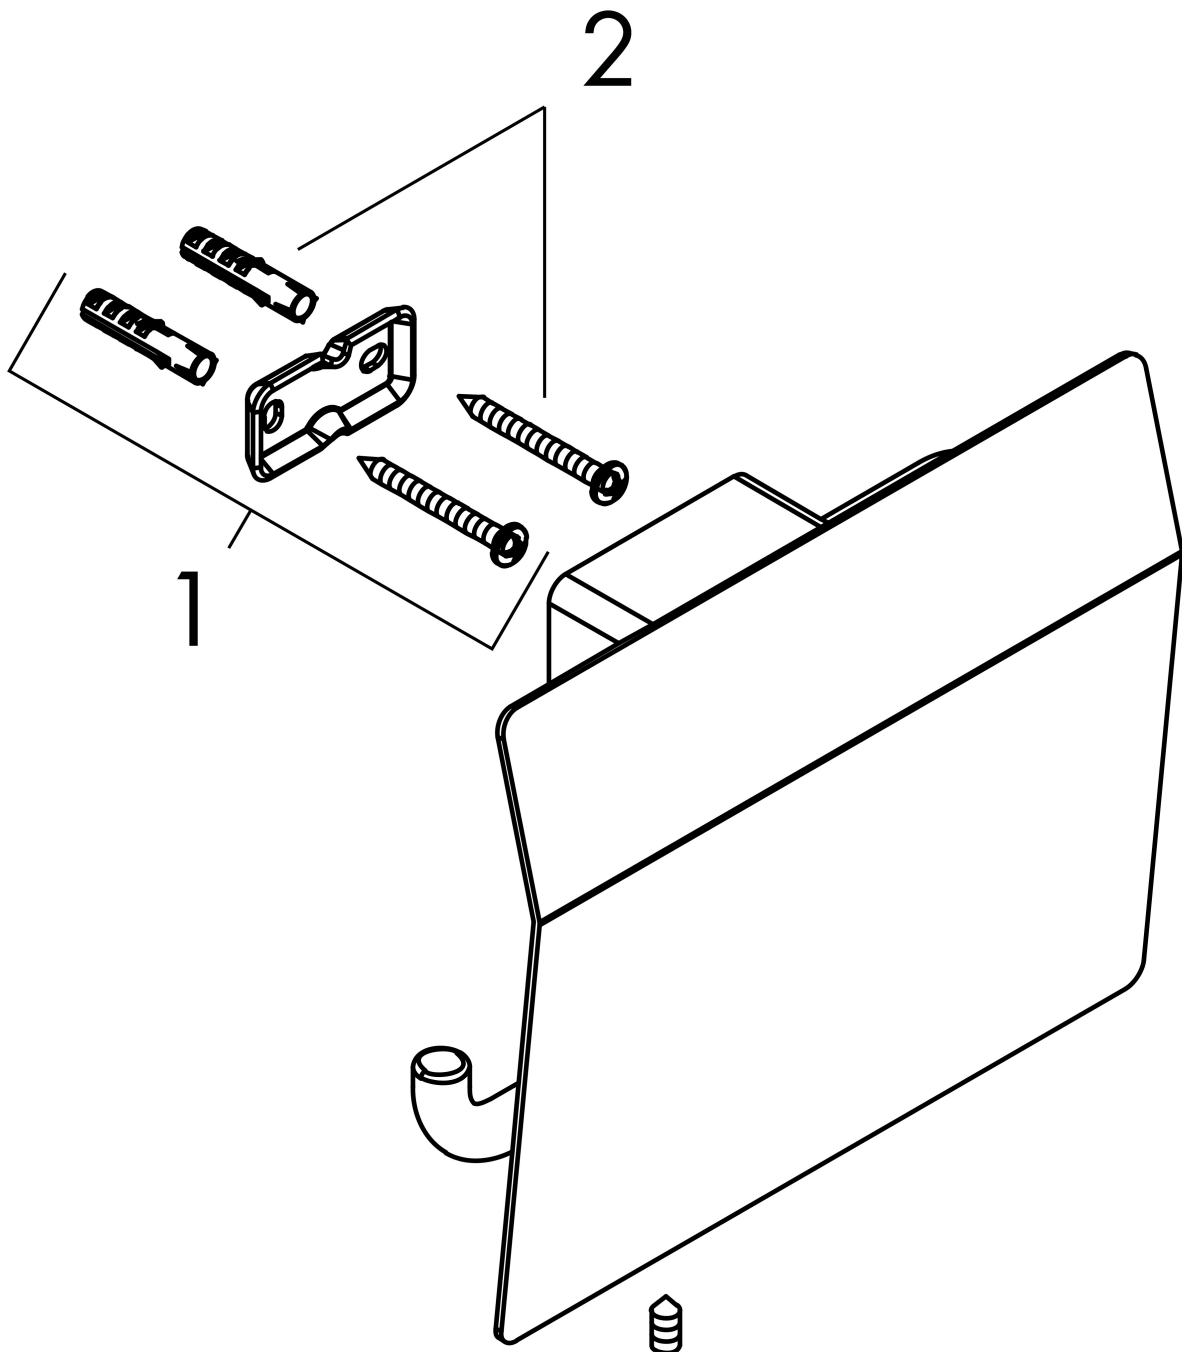

Brand hansgrohe
 Art. Name **AddStoris** Toilet Paper Holder with Cover
 Art. Nr. 41753340
 Surface Brushed Black Chrome
 Pos. 1

Product Picture

Features

- Wall-mounted
- Metal
- With mounting material
- Concealed fastening
- Diameter drill hole: 6 mm

Drawing

Brand hansgrohe
Art. Name **AddStoris** Toilet Paper Holder with Cover
Art. Nr. 41753340
Surface Brushed Black Chrome
Pos. 1

Spare Parts Drawings for build year: >04/21

Brand hansgrohe
Art. Name **AddStoris** Toilet Paper Holder with Cover
Art. Nr. 41753340
Surface Brushed Black Chrome
Pos. 1

Spare parts list for build year: >04/21

Pos.	Description	Article number
1	support element	94165000
2	mounting set	40915000