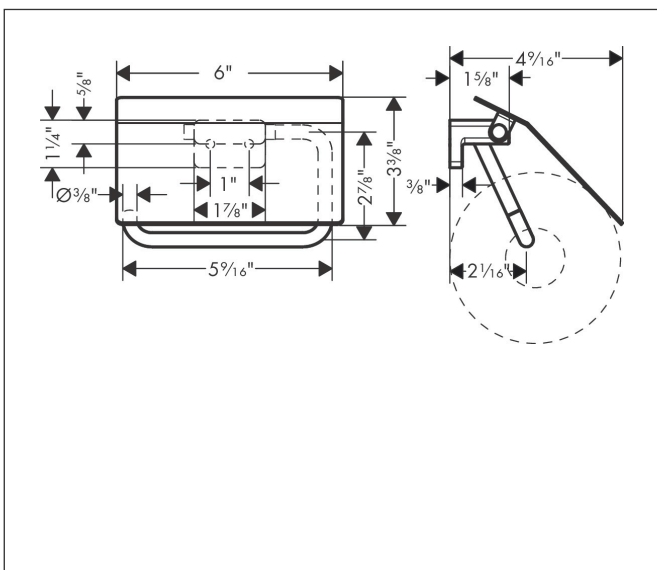

Brand hansgrohe
Art. Name **AddStoris** Toilet Paper Holder with Cover
Art. Nr. 41753700
Surface Matte White
Pos. 1

Product Picture

Features

- Wall-mounted
- Metal
- With mounting material
- Concealed fastening
- Diameter drill hole: 6 mm

Drawing