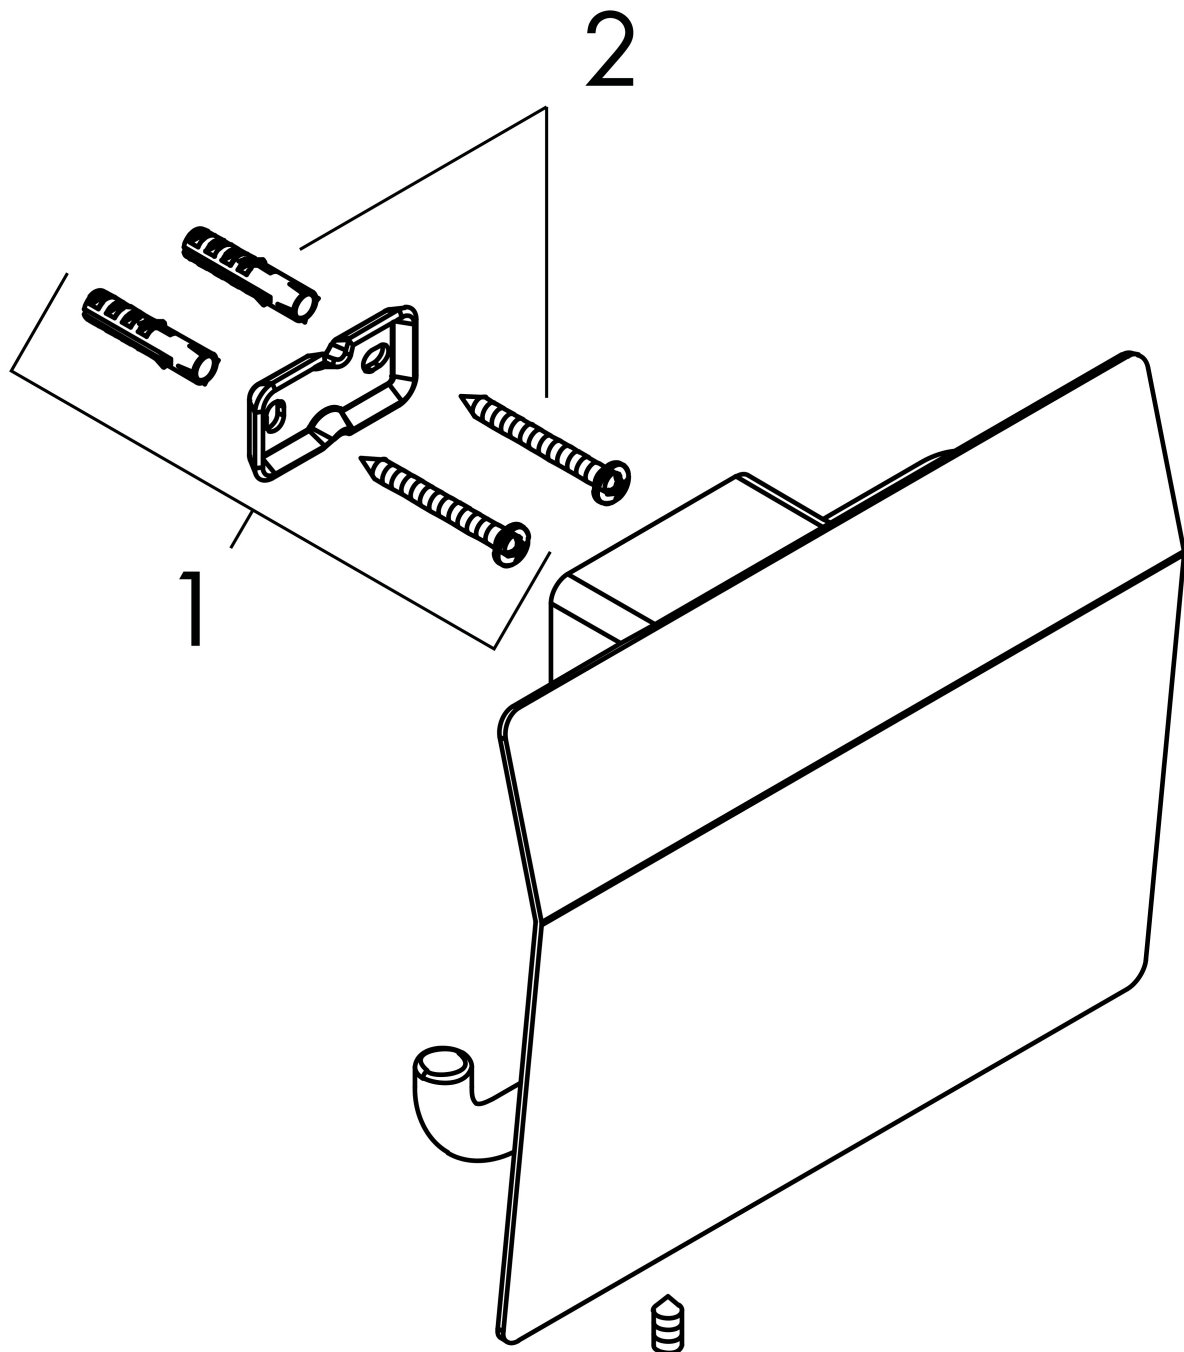

Brand hansgrohe
Art. Name **AddStoris** Toilet Paper Holder with Cover
Art. Nr. 41753700
Surface Matte White
Pos. 1

Spare Parts Drawings for build year: >04/21

Brand hansgrohe
Art. Name **AddStoris** Toilet Paper Holder with Cover
Art. Nr. 41753700
Surface Matte White
Pos. 1

Spare parts list for build year: >04/21

Pos.	Description	Article number
1	support element	94165000
2	mounting set	40915000