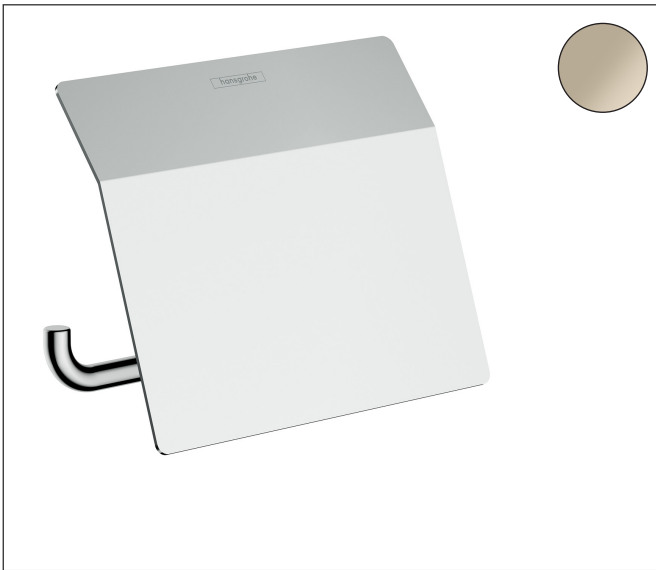

Brand hansgrohe  
Art. Name **AddStoris** Toilet Paper Holder with Cover  
Art. Nr. 41753830  
Surface Polished Nickel  
Pos. 1

## Product Picture

## Features

- wall-mounted
- metal
- with mounting material
- concealed fastening