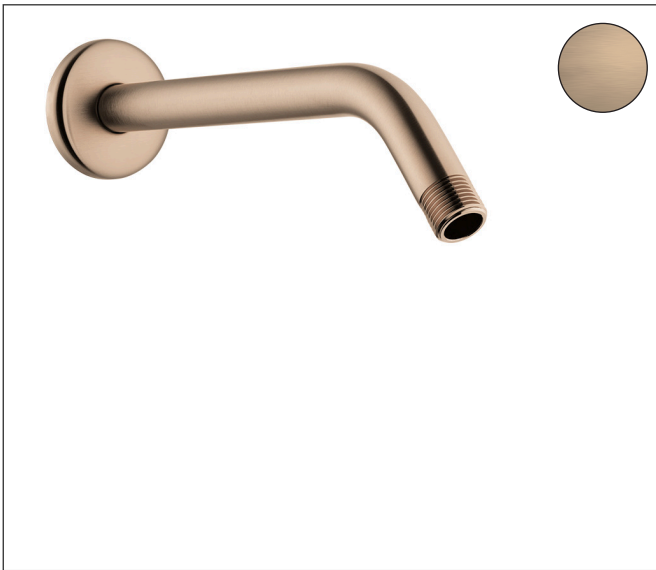

Brand hansgrohe
Art. Name Showerarm Standard 9"
Art. Nr. 04186143
Surface Brushed Bronze
Pos. 1

Product Picture

Features

- Length: 23 l/min
- Solid brass
- Connection type: 1/2" NPT
- Showerarm, escutcheon, wall connector plate

Drawing