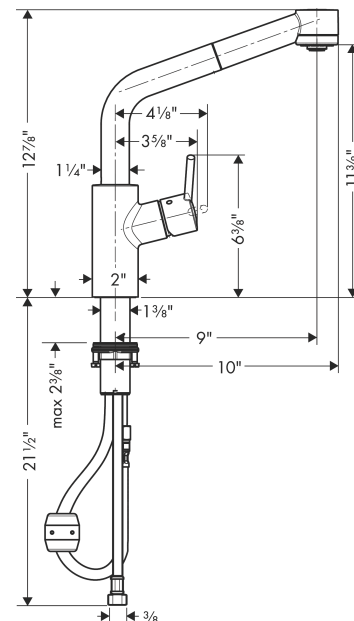

Talis S
SemiArc Kitchen Faucet, 2-Spray Pull-Out, 1.75 GPM
 Finishes : **steel optic** Part no. : **04247800**

Description

Features

- Swivel range 150°
- Aerated and needle spray
- Locking spray diverter (reverts to default spray mode upon valve closing)
- Single-hole installation
- Flow: 1.75 GPM (6.6 L/Min)
- Ceramic cartridge
- 3/8" connections
- Integrated double backflow prevention

Item details

List Price \$ 738.00

Technology

Compliance

Product image

Scale drawing

Talis S
SemiArc Kitchen Faucet, 2-Spray Pull-Out, 1.75 GPM
 Finishes : **steel optic** Part no. : **04247800**

Spare parts list

Year of production: >10/18

Pos.	Description	Part no.	Price	PU
1	handle	95560800	-	1
2	screw cover	96338000	-	1
3	flange	96468800	-	1
4	nut	97209000	-	1
5	cartridge, assy	92730000	-	1
6	locking screw for handle	95140000	-	1
7	seal	95008000	-	1
8	filter	97735000	-	1
9	handspray	97999801	-	1
10	non return valve	93218000	-	1
11	set of non return valves DW 15	94074000	-	1
12	aerator M24x1 (15 l/min)	13913800	-	1
13	fixing set (Ø 34)	95049000	-	1
14	hose 1,50 m	88624000	-	1
15	connection hose 600 mm M10x1	95561000	-	1
16	weight	92500000	-	1
17	connection hose 35½" M8x0,75 3/8"	96316001	-	1