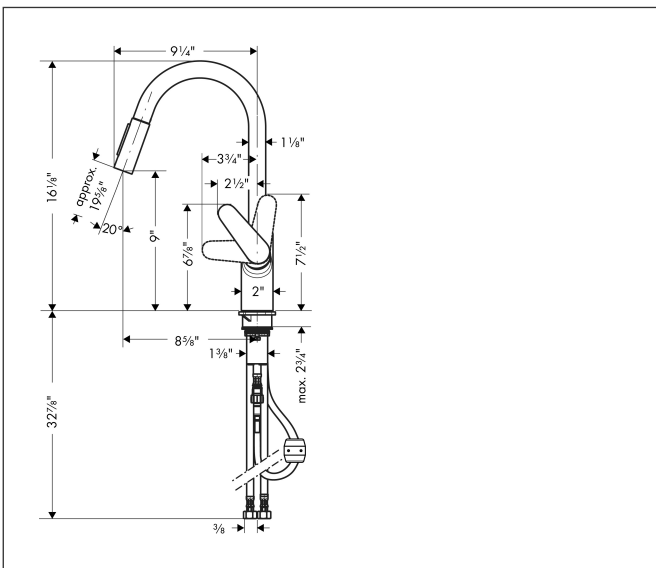

Brand	hansgrohe
Art. Name	Focus HighArc Kitchen Faucet, 2-Spray Pull-Down, 1.75 GPM
Art. Nr.	04505670
Surface	matte black
Pos.	1

Product Picture

Drawing

Features

- Swivel range 150°
- Laminar spray, shower spray
- Lockable shower spray, spray return through pressing spray diverter
- MagFit magnetic shower holder
- Deck-mounted
- Maximum flow rate (at 3 bar): 6.6 l/min
- Ceramic cartridge
- G $\frac{3}{8}$ hose connections
- Integrated non-return valve
- Extension length up to 50 cm
- Single handle kitchen faucet, connection hoses, fixation set, installation manual