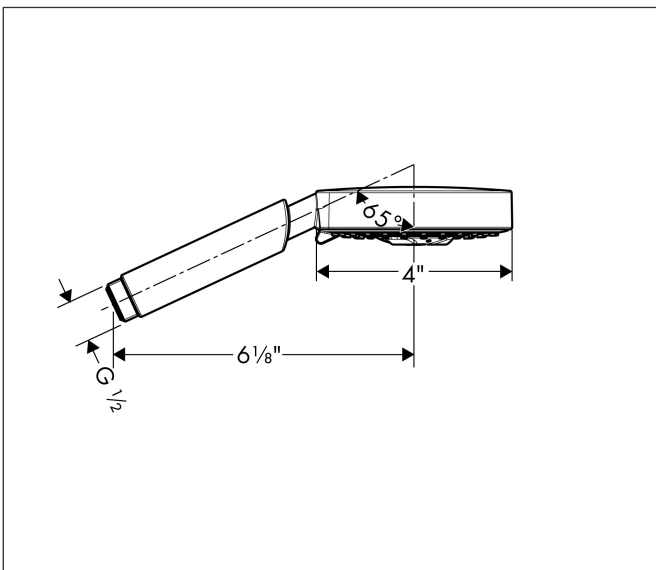

Brand hansgrohe
 Art. Name **Raindance S** Handshower 100 3-Jet, 2.0 GPM
 Art. Nr. 04341820
 Surface Brushed Nickel
 Pos. 1

Product Picture

Drawing

Features

- Spray pattern: RainAir, BalanceAir, Whirl
- 65 no-clog spray nozzles
- Spray disc surface: grey
- Maximum flow rate (at 3 bar): 7.6 l/min