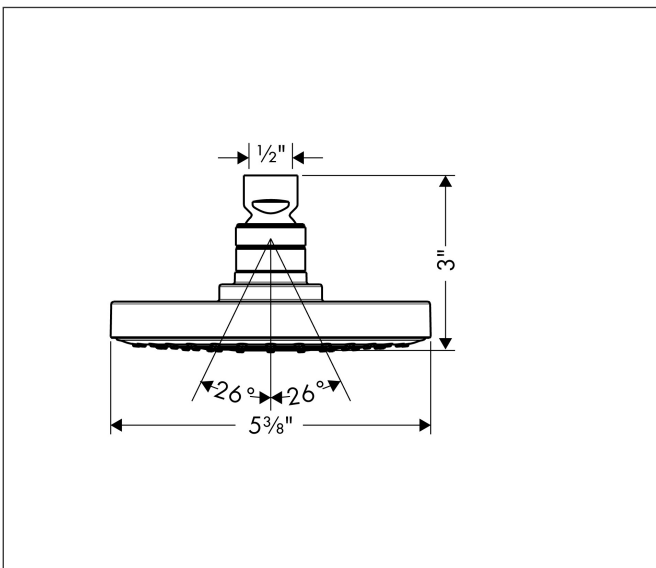

Brand hansgrohe
 Art. Name **Raindance S** Showerhead 150 1-Jet, 2.0 GPM
 Art. Nr. 04342140
 Surface Brushed Bronze
 Pos. 1

Product Picture

Features

- showerhead size: 6"
- Spray pattern: RainAir
- Maximum flow rate: 2.0 GPM
- 90 spray nozzles
- spray disc surface: grey
- EcoAir Technology

Drawing

Technology

Spray Types