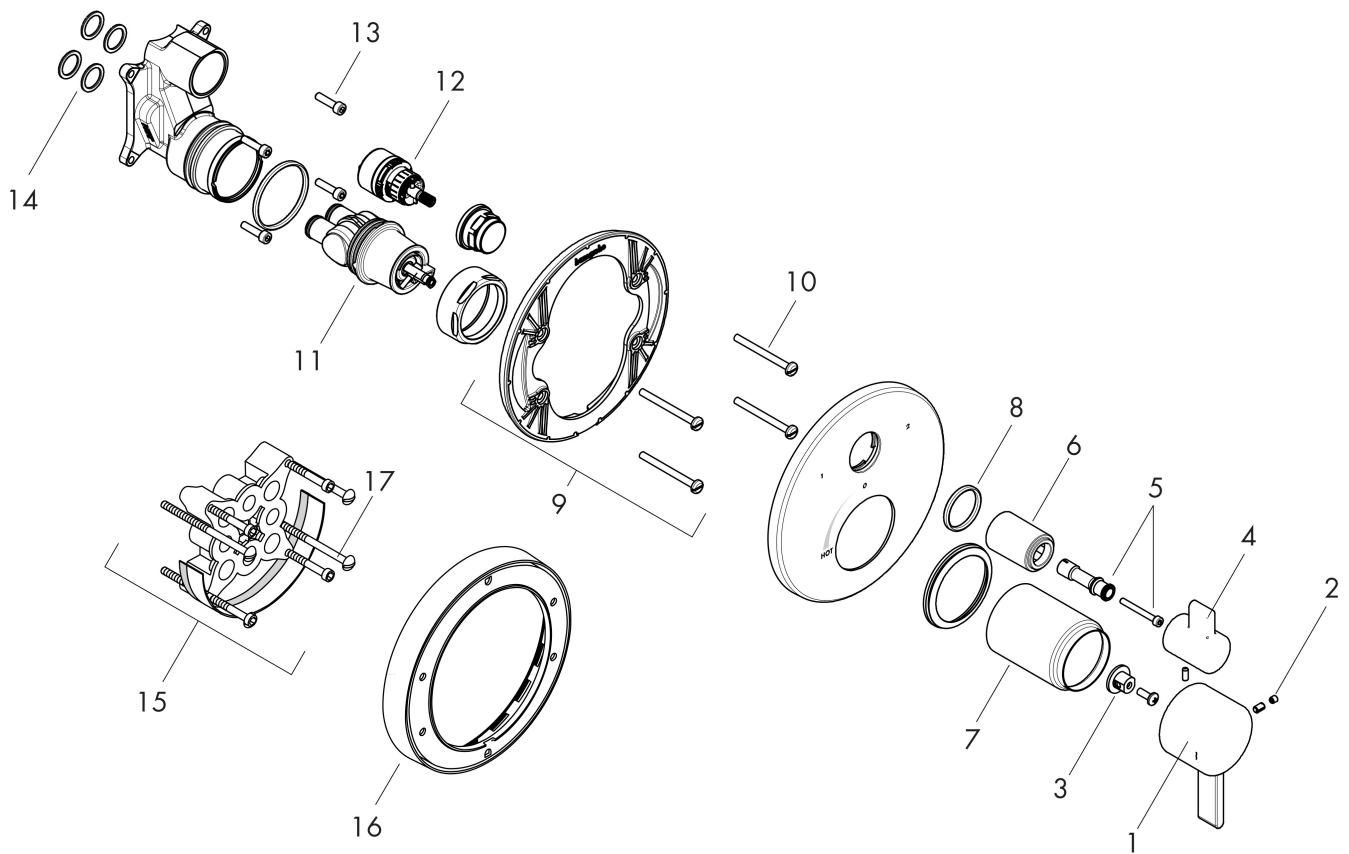

## Features

- Temperature and on / off control for 2 outlets
- Pressure control and volume control in one unit, shut-off / diverter valve

## Drawing

Brand hansgrohe  
Art. Name **Ecostat** Pressure Balance Trim S with Diverter  
Art. Nr. 04447140  
Surface Brushed Bronze  
Pos. 1

## Spare Parts Drawings for build year: >03/23

Brand hansgrohe  
 Art. Name **Ecostat** Pressure Balance Trim S with Diverter  
 Art. Nr. 04447140  
 Surface Brushed Bronze  
 Pos. 1

## Spare parts list for build year: >03/23

Pos.	Description	Article number
1	handle	88763140
2	screw cover	95181000
3	adapter for handle	92756000
4	handle for shut off unit	88767140
5	adapter for handle	88772000
6	sleeve	95253140
7	sleeve	88765140
8	O-ring 29x3	98371000
9	sub plate	96447000
10	set of fixing screws	96454000
11	cartridge, assy	88727000
12	shut off unit	95800000
13	set of screws	96525000
14	O-ring 16x2	98133000
15	extension 25 mm	13595000
16	extension 22 mm (Ø 170 mm)	13596000
17	set of fixing screws	97747000