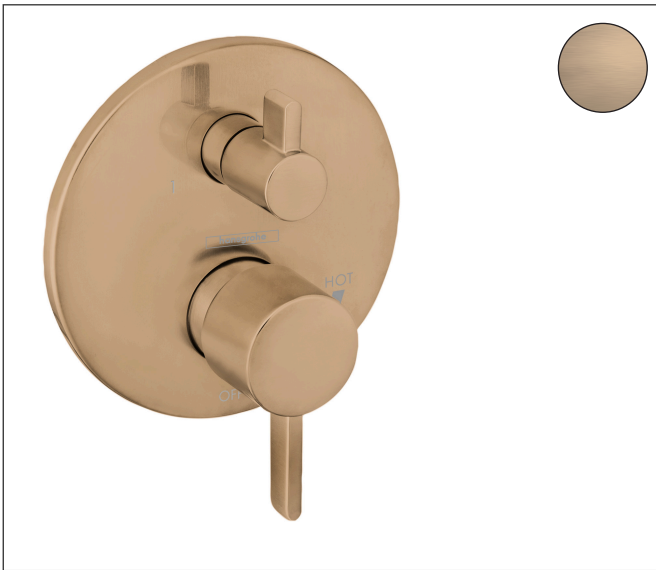

Brand hansgrohe  
 Art. Name **Ecostat** Pressure Balance Trim S with Diverter  
 Art. Nr. 04447140  
 Surface Brushed Bronze  
 Pos. 1

## Product Picture

## Features

- Temperature and on / off control for 2 outlets
- Pressure control and volume control in one unit, shut-off / diverter valve

## Drawing

Brand hansgrohe  
Art. Name **Ecostat** Pressure Balance Trim S with Diverter  
Art. Nr. 04447140  
Surface Brushed Bronze  
Pos. 1