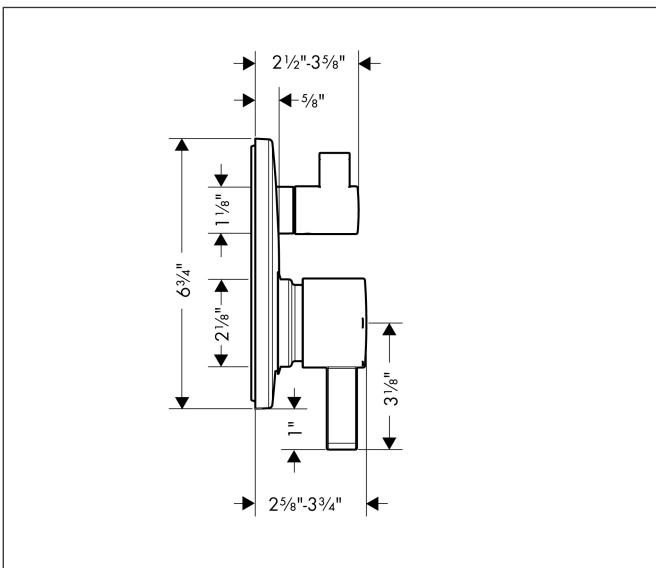

Brand hansgrohe  
 Art. Name **Ecostat** Pressure Balance Trim S with Diverter  
 Art. Nr. 04447140  
 Surface Brushed Bronze  
 Pos. 1

## Drawing

Brand hansgrohe  
Art. Name **Ecostat** Pressure Balance Trim S with Diverter  
Art. Nr. 04447140  
Surface Brushed Bronze  
Pos. 1