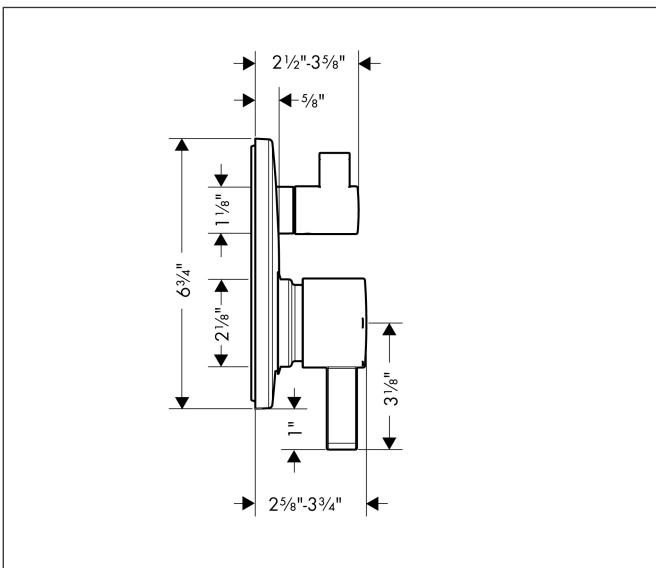

Brand hansgrohe
 Art. Name **Ecostat** Pressure Balance Trim S with Diverter
 Art. Nr. 04447340
 Surface Brushed Black Chrome
 Pos. 1

Product Picture

Features

- Temperature and on / off control for 2 outlets
- Pressure control and volume control in one unit, shut-off / diverter valve

Drawing

Brand hansgrohe
Art. Name **Ecostat** Pressure Balance Trim S with Diverter
Art. Nr. 04447340
Surface Brushed Black Chrome
Pos. 1

Spare Parts Drawings for build year: >03/23

Brand hansgrohe
 Art. Name **Ecostat** Pressure Balance Trim S with Diverter
 Art. Nr. 04447340
 Surface Brushed Black Chrome
 Pos. 1

Spare parts list for build year: >03/23

Pos.	Description	Article number
1	handle	88763340
2	screw cover	95181000
3	adapter for handle	92756000
4	handle for shut off unit	88767340
5	adapter for handle	88772000
6	sleeve	95253340
7	sleeve	88765340
8	O-ring 29x3	98371000
9	sub plate	96447000
10	set of fixing screws	96454000
11	cartridge, assy	88727000
12	shut off unit	95800000
13	set of screws	96525000
14	O-ring 16x2	98133000
15	extension 25 mm	13595000
16	extension 22 mm (Ø 170 mm)	13596000
17	set of fixing screws	97747000