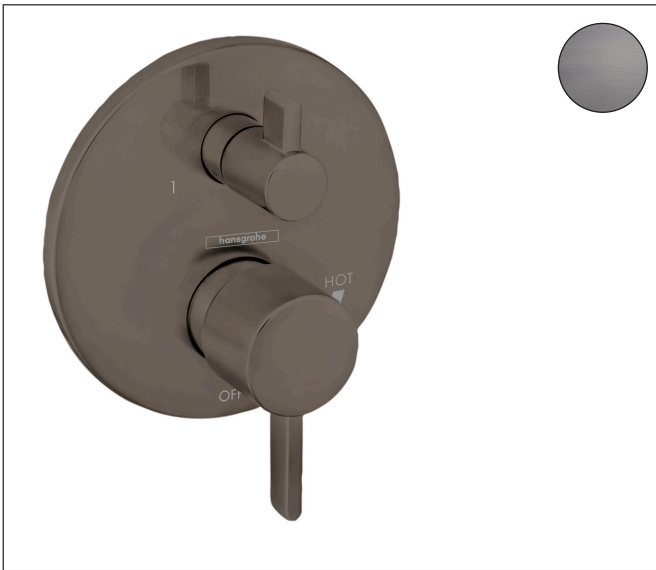

Brand hansgrohe
 Art. Name **Ecostat** Pressure Balance Trim S with Diverter
 Art. Nr. 04447340
 Surface Brushed Black Chrome
 Pos. 1

Product Picture

Features

- Temperature and on / off control for 2 outlets
- Pressure control and volume control in one unit, shut-off / diverter valve

Drawing

Brand hansgrohe
Art. Name **Ecostat** Pressure Balance Trim S with Diverter
Art. Nr. 04447340
Surface Brushed Black Chrome
Pos. 1

Spare Parts Drawings for build year: >03/23

Brand hansgrohe
 Art. Name **Ecostat** Pressure Balance Trim S with Diverter
 Art. Nr. 04447340
 Surface Brushed Black Chrome
 Pos. 1

Spare parts list for build year: >03/23

Pos.	Description	Article number
1	handle	88763340
2	screw cover	95181000
3	adapter for handle	92756000
4	handle for shut off unit	88767340
5	adapter for handle	88772000
6	sleeve	95253340
7	sleeve	88765340
8	O-ring 29x3	98371000
9	sub plate	96447000
10	set of fixing screws	96454000
11	cartridge, assy	88727000
12	shut off unit	95800000
13	set of screws	96525000
14	O-ring 16x2	98133000
15	extension 25 mm	13595000
16	extension 22 mm (Ø 170 mm)	13596000
17	set of fixing screws	97747000