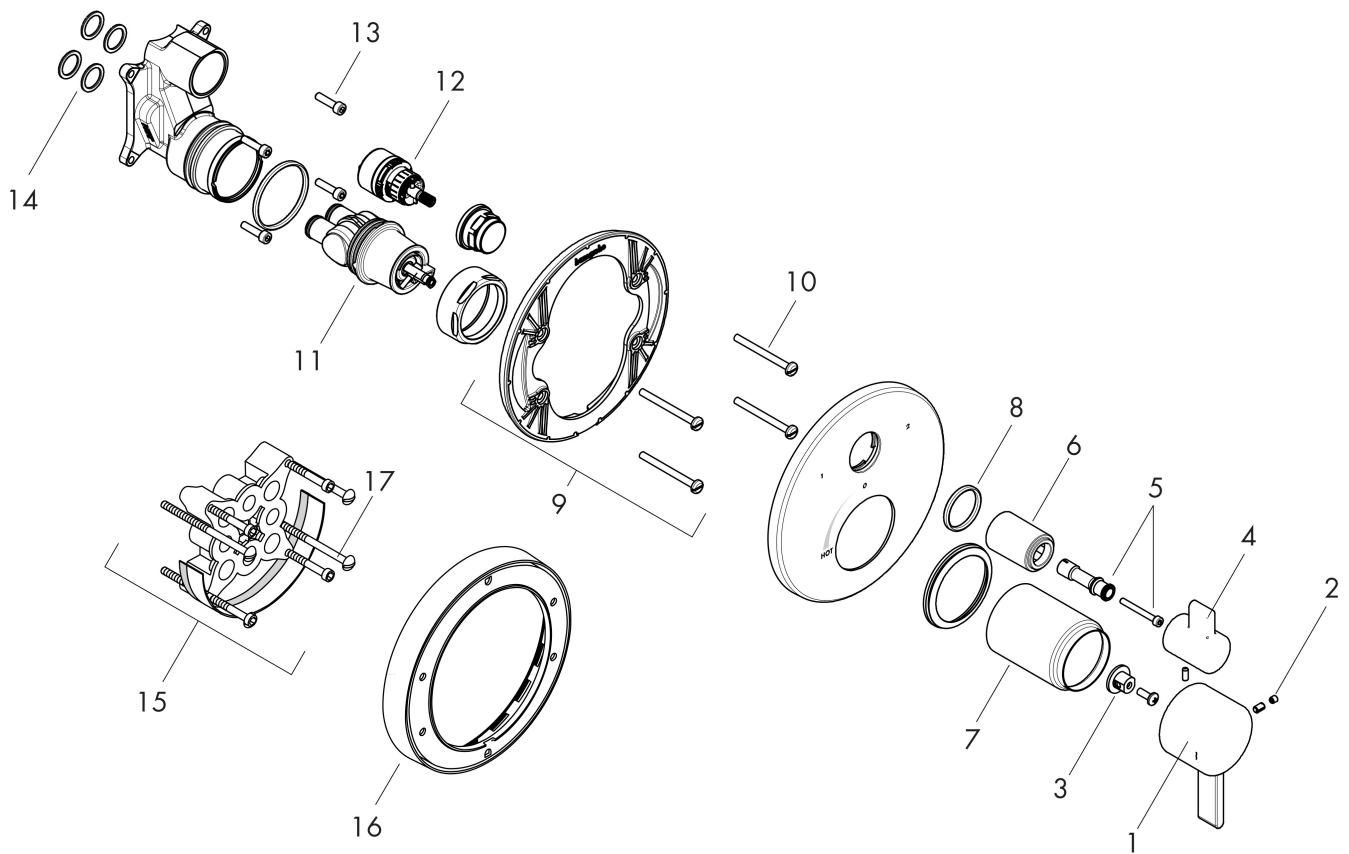

Brand hansgrohe
 Art. Name **Ecostat** Pressure Balance Trim S with Diverter
 Art. Nr. 04447340
 Surface Brushed Black Chrome
 Pos. 1

Product Picture

Features

- Temperature and on / off control for 2 outlets
- Pressure control and volume control in one unit, shut-off / diverter valve

Drawing

Brand hansgrohe
Art. Name **Ecostat** Pressure Balance Trim S with Diverter
Art. Nr. 04447340
Surface Brushed Black Chrome
Pos. 1

Spare Parts Drawings for build year: >03/23

Brand hansgrohe
 Art. Name **Ecostat** Pressure Balance Trim S with Diverter
 Art. Nr. 04447340
 Surface Brushed Black Chrome
 Pos. 1

Spare parts list for build year: >03/23

Pos.	Description	Article number
1	handle	88763340
2	screw cover	95181000
3	adapter for handle	92756000
4	handle for shut off unit	88767340
5	adapter for handle	88772000
6	sleeve	95253340
7	sleeve	88765340
8	O-ring 29x3	98371000
9	sub plate	96447000
10	set of fixing screws	96454000
11	cartridge, assy	88727000
12	shut off unit	95800000
13	set of screws	96525000
14	O-ring 16x2	98133000
15	extension 25 mm	13595000
16	extension 22 mm (Ø 170 mm)	13596000
17	set of fixing screws	97747000