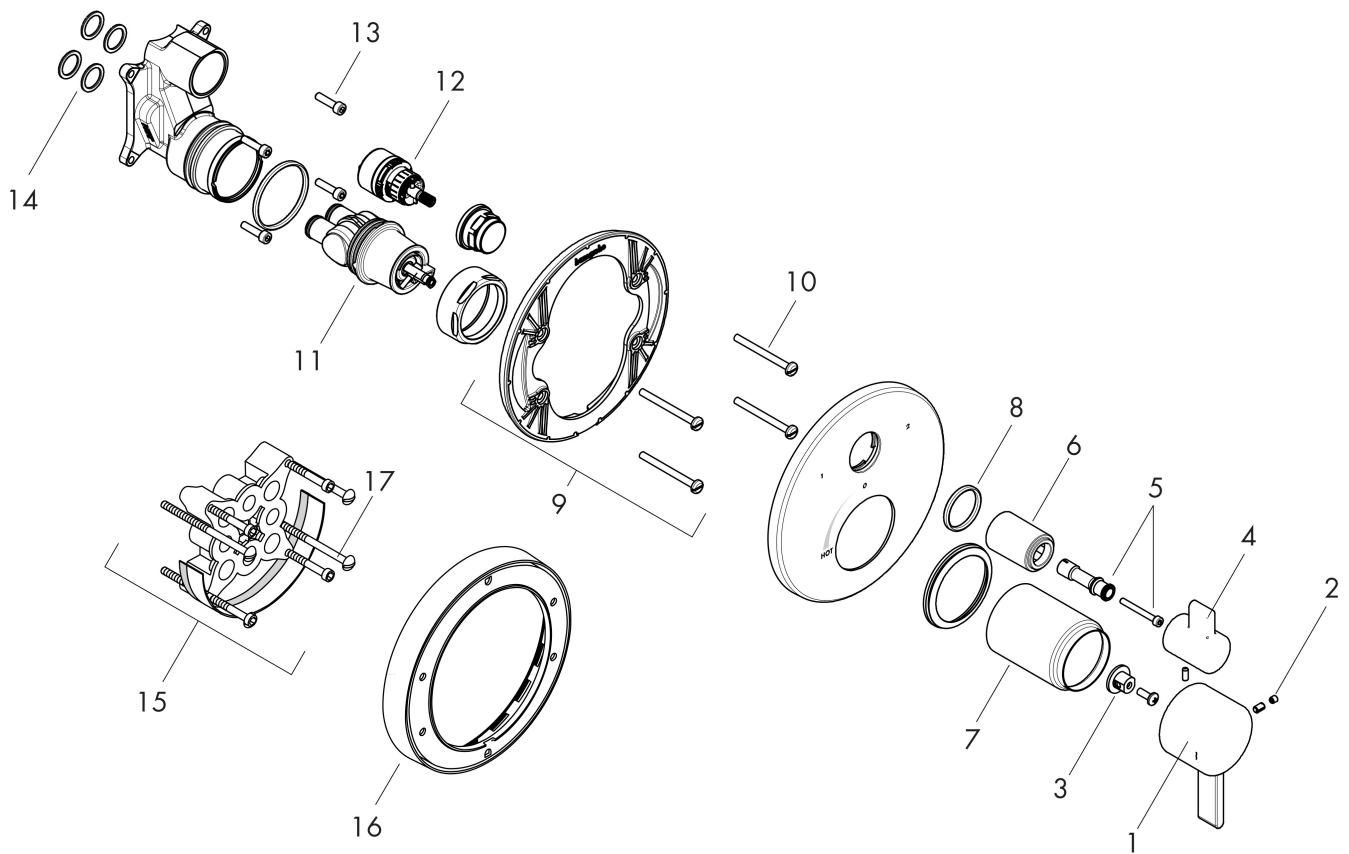

Brand hansgrohe
 Art. Name **Ecostat** Pressure Balance Trim S with Diverter
 Art. Nr. 04447670
 Surface matte black
 Pos. 1

Product Picture

Features

- Temperature and on / off control for 2 outlets
- Pressure control and volume control in one unit, shut-off / diverter valve

Drawing

Brand hansgrohe
Art. Name **Ecostat** Pressure Balance Trim S with Diverter
Art. Nr. 04447670
Surface matte black
Pos. 1

Spare Parts Drawings for build year: >03/23

Brand hansgrohe
 Art. Name **Ecostat** Pressure Balance Trim S with Diverter
 Art. Nr. 04447670
 Surface matte black
 Pos. 1

Spare parts list for build year: >03/23

Pos.	Description	Article number
1	handle	88763670
2	screw cover	95181000
3	adapter for handle	92756000
4	handle for shut off unit	88767670
5	adapter for handle	88772000
6	sleeve	95253670
7	sleeve	88765670
8	O-ring 29x3	98371000
9	sub plate	96447000
10	set of fixing screws	96454000
11	cartridge, assy	88727000
12	shut off unit	95800000
13	set of screws	96525000
14	O-ring 16x2	98133000
15	extension 25 mm	13595000
16	extension 22 mm (Ø 170 mm)	13596000
17	set of fixing screws	97747000