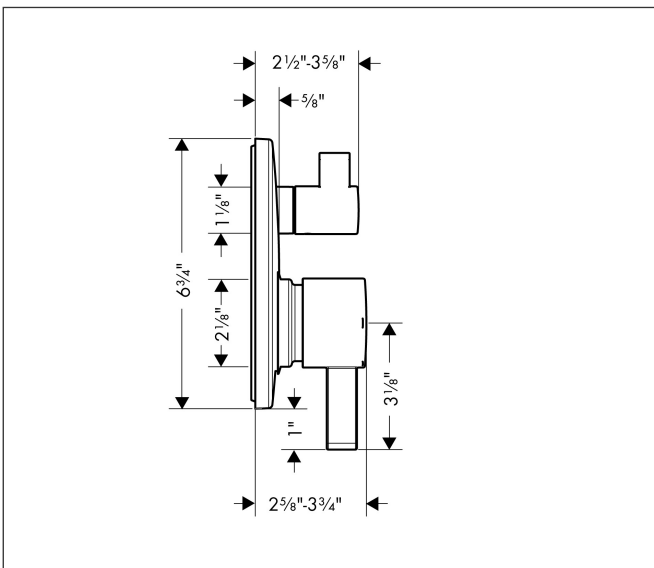

Brand hansgrohe
 Art. Name **Ecostat** Pressure Balance Trim S with Diverter
 Art. Nr. 04447670
 Surface matte black
 Pos. 1

Product Picture

Features

- Temperature and on / off control for 2 outlets
- Pressure control and volume control in one unit, shut-off / diverter valve

Drawing

Brand hansgrohe
Art. Name **Ecostat** Pressure Balance Trim S with Diverter
Art. Nr. 04447670
Surface matte black
Pos. 1

Spare Parts Drawings for build year: >03/23

Brand hansgrohe
 Art. Name **Ecostat** Pressure Balance Trim S with Diverter
 Art. Nr. 04447670
 Surface matte black
 Pos. 1

Spare parts list for build year: >03/23

Pos.	Description	Article number
1	handle	88763670
2	screw cover	95181000
3	adapter for handle	92756000
4	handle for shut off unit	88767670
5	adapter for handle	88772000
6	sleeve	95253670
7	sleeve	88765670
8	O-ring 29x3	98371000
9	sub plate	96447000
10	set of fixing screws	96454000
11	cartridge, assy	88727000
12	shut off unit	95800000
13	set of screws	96525000
14	O-ring 16x2	98133000
15	extension 25 mm	13595000
16	extension 22 mm (Ø 170 mm)	13596000
17	set of fixing screws	97747000