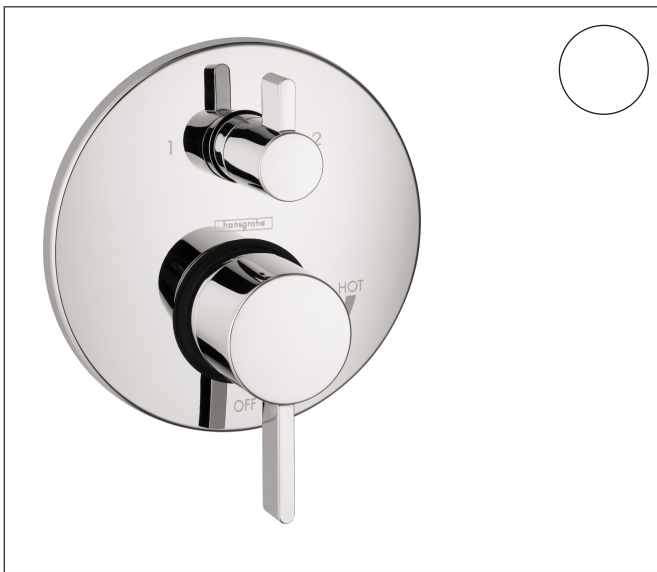

Brand hansgrohe  
 Art. Name **Ecostat** Pressure Balance Trim S with Diverter  
 Art. Nr. 04447700  
 Surface Matte White  
 Pos. 1

## Product Picture

## Features

- Temperature and on / off control for 2 outlets
- Pressure control and volume control in one unit, shut-off / diverter valve

## Drawing

Brand hansgrohe  
Art. Name **Ecostat** Pressure Balance Trim S with Diverter  
Art. Nr. 04447700  
Surface Matte White  
Pos. 1