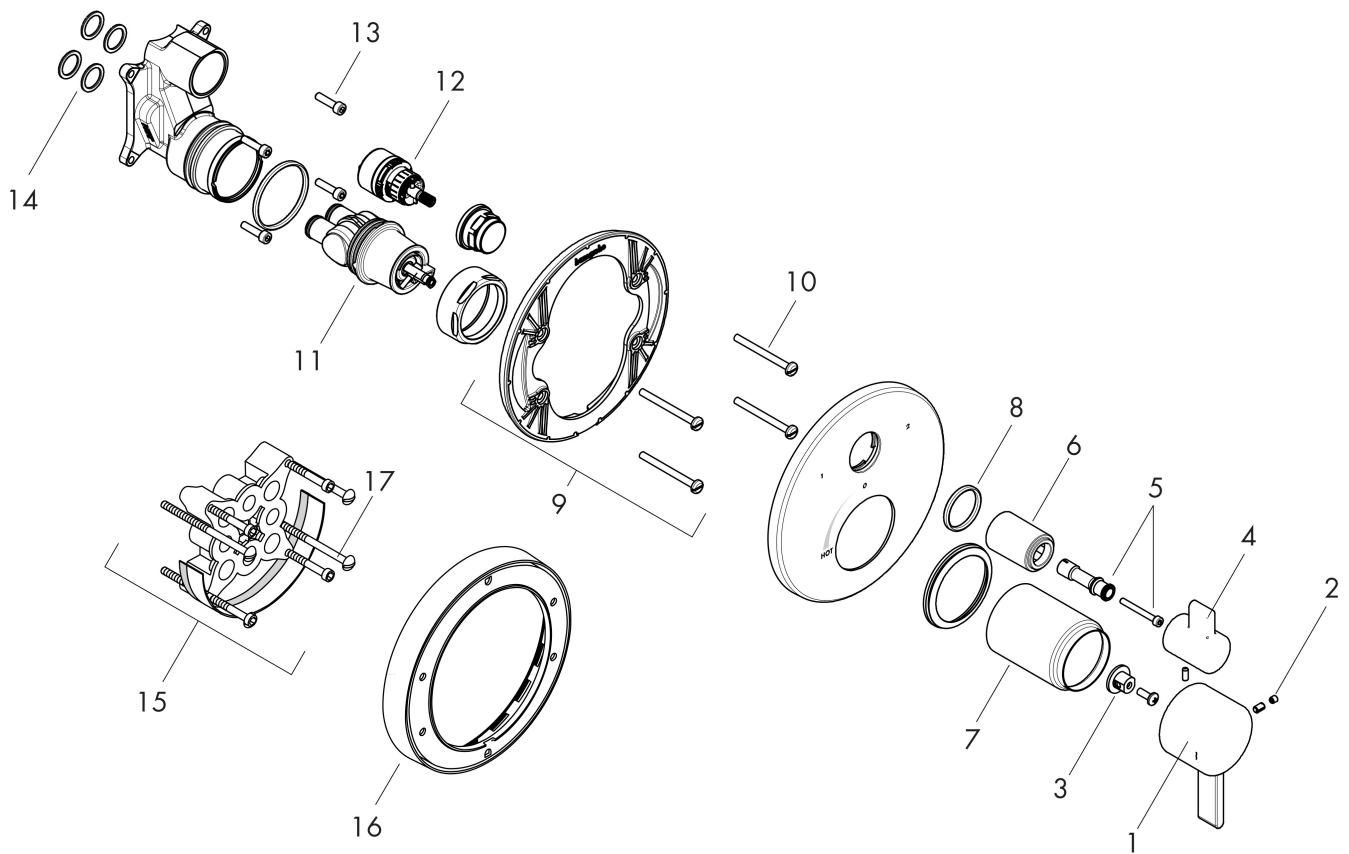

## Features

- Temperature and on / off control for 2 outlets
- Pressure control and volume control in one unit, shut-off / diverter valve

## Drawing

Brand hansgrohe  
Art. Name **Ecostat** Pressure Balance Trim S with Diverter  
Art. Nr. 04447700  
Surface Matte White  
Pos. 1

## Spare Parts Drawings for build year: >03/23

Brand hansgrohe  
 Art. Name **Ecostat** Pressure Balance Trim S with Diverter  
 Art. Nr. 04447700  
 Surface Matte White  
 Pos. 1

## Spare parts list for build year: >03/23

Pos.	Description	Article number
1	handle	88763700
2	screw cover	95181000
3	adapter for handle	92756000
4	handle for shut off unit	88767700
5	adapter for handle	88772000
6	sleeve	95253700
7	sleeve	88765700
8	O-ring 29x3	98371000
9	sub plate	96447000
10	set of fixing screws	96454000
11	cartridge, assy	88727000
12	shut off unit	95800000
13	set of screws	96525000
14	O-ring 16x2	98133000
15	extension 25 mm	13595000
16	extension 22 mm (Ø 170 mm)	13596000
17	set of fixing screws	97747000