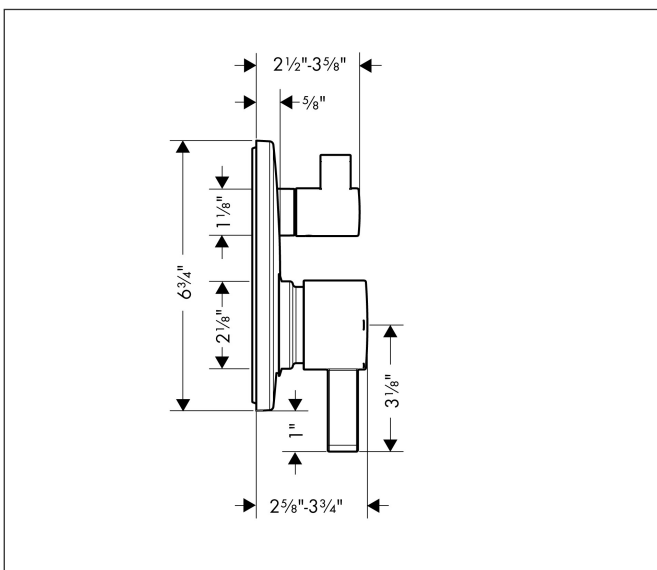

Brand hansgrohe  
 Art. Name **Ecostat** Pressure Balance Trim S with Diverter  
 Art. Nr. 04447700  
 Surface Matte White  
 Pos. 1

## Drawing

Brand hansgrohe  
Art. Name **Ecostat** Pressure Balance Trim S with Diverter  
Art. Nr. 04447700  
Surface Matte White  
Pos. 1

## Spare Parts Drawings for build year: >03/23

Brand hansgrohe  
 Art. Name **Ecostat** Pressure Balance Trim S with Diverter  
 Art. Nr. 04447700  
 Surface Matte White  
 Pos. 1