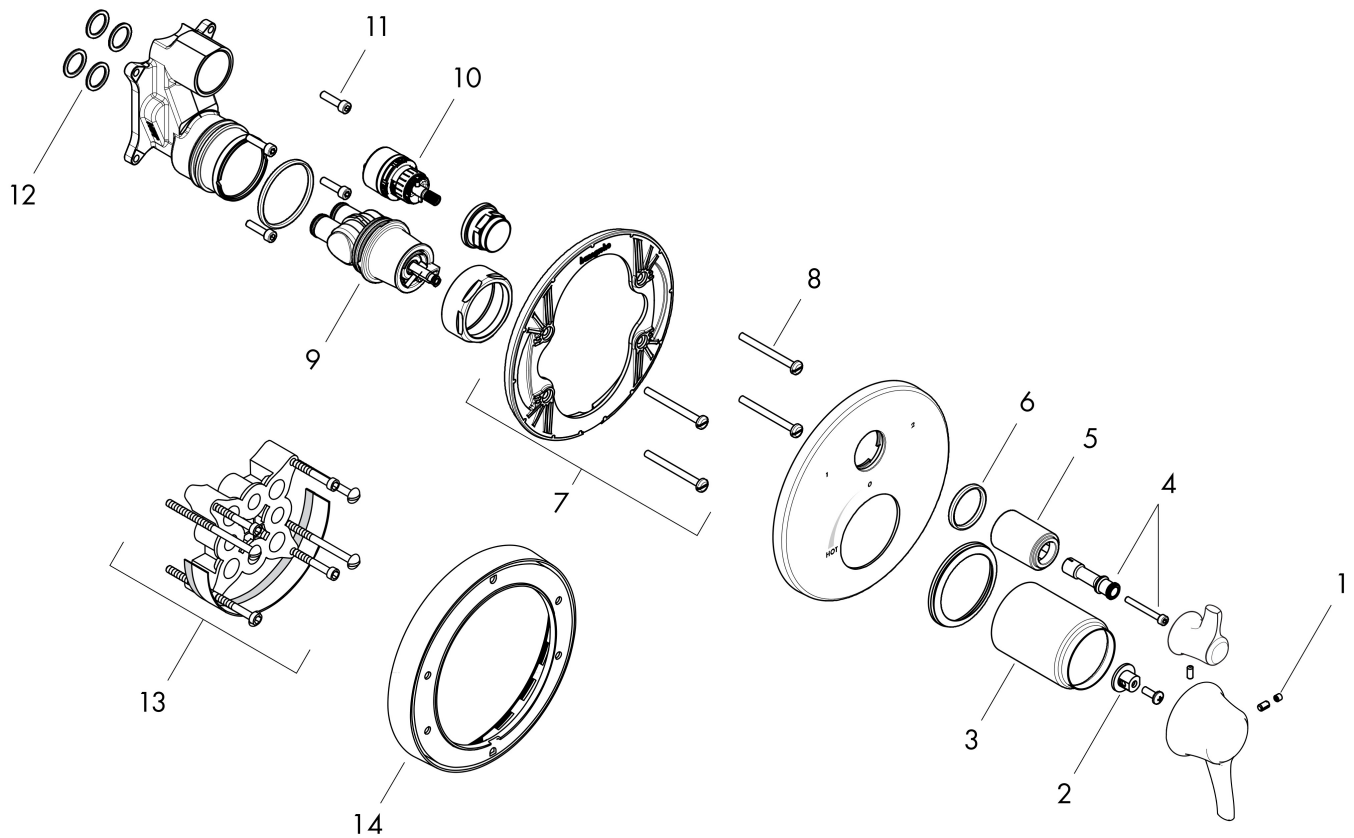

## Features

- Temperature and on / off control for 2 outlets
- Multiple outlets can be run simultaneously
- Maximum flow rate (at 3 bar): 17 l/min
- Connection type: base set

## Drawing

Brand hansgrohe  
Art. Name **Ecostat Classic** Pressure Balance Trim with Diverter, Round  
Art. Nr. 04449820  
Surface Brushed Nickel  
Pos. 1

## Spare Parts Drawings for build year: >04/12

Brand hansgrohe  
 Art. Name **Ecostat Classic** Pressure Balance Trim with Diverter, Round  
 Art. Nr. 04449820  
 Surface Brushed Nickel  
 Pos. 1

## Spare parts list for build year: >04/12

Pos.	Description	Article number
1	screw cover	95181000
2	set of fixing screws	97747000
3	sleeve	88765820
4	adapter for handle	88772000
5	sleeve	95253820
6	O-ring 29x3	98371000
7	holder for escutcheon	98793000
8	set of fixing screws	96454000
9	cartridge, assy	88727000
10	shut off unit	95800000
11	set of screws	96525000
12	O-ring 16x2	98133000
13	extension 25 mm	13595000
14	extension 22 mm (Ø 170 mm)	13596820
a	base body	01850181