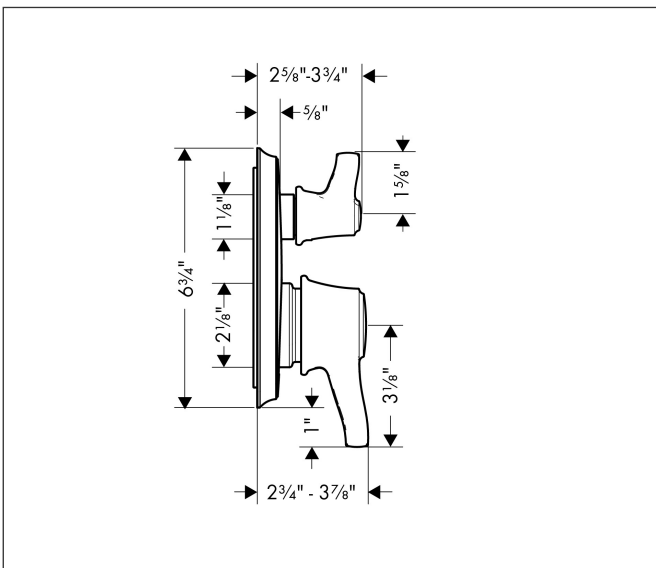

Brand hansgrohe  
 Art. Name **Ecostat Classic** Pressure Balance Trim with Diverter, Round  
 Art. Nr. 04449820  
 Surface Brushed Nickel  
 Pos. 1

## Features

- Temperature and on / off control for 2 outlets
- Multiple outlets can be run simultaneously
- Maximum flow rate (at 3 bar): 17 l/min
- Connection type: base set

## Drawing

Brand hansgrohe  
Art. Name **Ecostat Classic** Pressure Balance Trim with Diverter, Round  
Art. Nr. 04449820  
Surface Brushed Nickel  
Pos. 1

## Spare Parts Drawings for build year: >04/12

Brand hansgrohe  
 Art. Name **Ecostat Classic** Pressure Balance Trim with Diverter, Round  
 Art. Nr. 04449820  
 Surface Brushed Nickel  
 Pos. 1