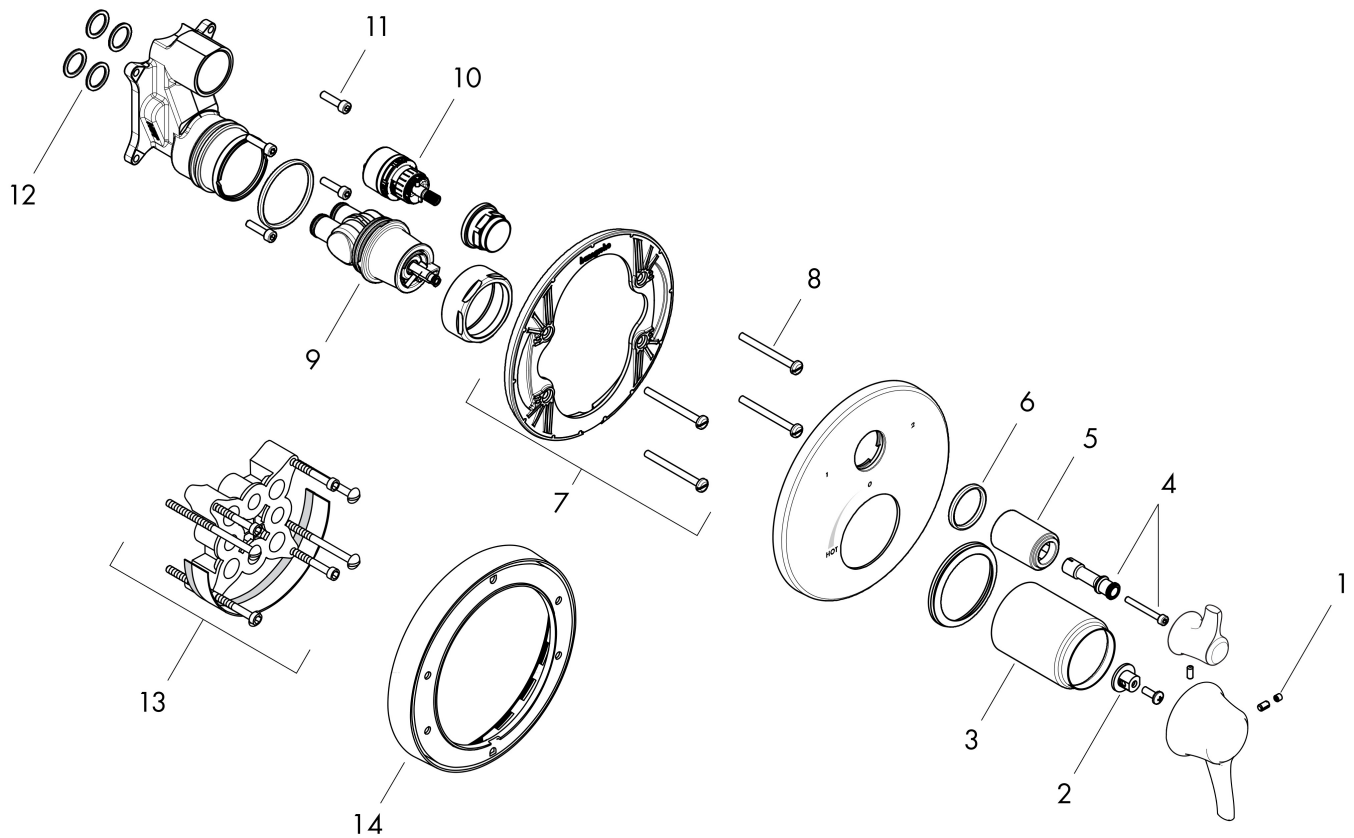

## Features

- Temperature and on / off control for 2 outlets
- Multiple outlets can be run simultaneously
- Maximum flow rate (at 3 bar): 17 l/min
- Connection type: base set

## Drawing

Brand hansgrohe  
Art. Name **Ecostat Classic** Pressure Balance Trim with Diverter, Round  
Art. Nr. 04449830  
Surface polished nickel  
Pos. 1

## Spare Parts Drawings for build year: >01/13

Brand hansgrohe  
 Art. Name **Ecostat Classic** Pressure Balance Trim with Diverter, Round  
 Art. Nr. 04449830  
 Surface polished nickel  
 Pos. 1

## Spare parts list for build year: >01/13

Pos.	Description	Article number
1	screw cover	95181000
2	adapter for handle	92756000
3	sleeve	88765830
4	adapter for handle	88772000
5	sleeve	95253830
6	O-ring 29x3	98371000
7	holder for escutcheon	98793000
8	set of fixing screws	96454000
9	cartridge, assy	88727000
10	shut off unit	95800000
11	set of screws	96525000
12	O-ring 16x2	98133000
13	extension 25 mm	13595000
14	extension 22 mm (Ø 170 mm)	13596830
a	base body	01850181