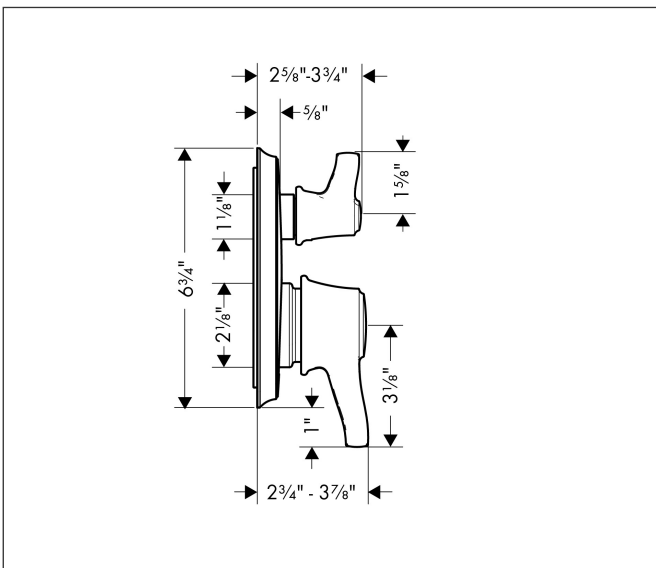

Brand hansgrohe  
 Art. Name **Ecostat Classic** Pressure Balance Trim with Diverter, Round  
 Art. Nr. 04449830  
 Surface polished nickel  
 Pos. 1

## Features

- Temperature and on / off control for 2 outlets
- Multiple outlets can be run simultaneously
- Maximum flow rate (at 3 bar): 17 l/min
- Connection type: base set

## Drawing

Brand hansgrohe  
Art. Name **Ecostat Classic** Pressure Balance Trim with Diverter, Round  
Art. Nr. 04449830  
Surface polished nickel  
Pos. 1

## Spare Parts Drawings for build year: >01/13

Brand hansgrohe  
 Art. Name **Ecostat Classic** Pressure Balance Trim with Diverter, Round  
 Art. Nr. 04449830  
 Surface polished nickel  
 Pos. 1