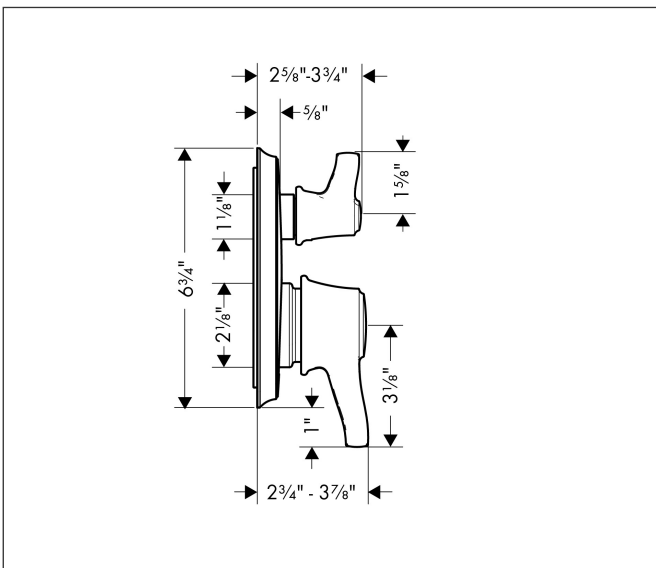

Brand hansgrohe  
 Art. Name **Ecostat Classic** Pressure Balance Trim with Diverter, Round  
 Art. Nr. 04449920  
 Surface Rubbed Bronze  
 Pos. 1

## Features

- Temperature and on / off control for 2 outlets
- Multiple outlets can be run simultaneously
- Maximum flow rate (at 3 bar): 17 l/min
- Connection type: base set

## Drawing

Brand hansgrohe  
Art. Name **Ecostat Classic** Pressure Balance Trim with Diverter, Round  
Art. Nr. 04449920  
Surface Rubbed Bronze  
Pos. 1

## Spare Parts Drawings for build year: >01/13

Brand hansgrohe  
 Art. Name **Ecostat Classic** Pressure Balance Trim with Diverter, Round  
 Art. Nr. 04449920  
 Surface Rubbed Bronze  
 Pos. 1