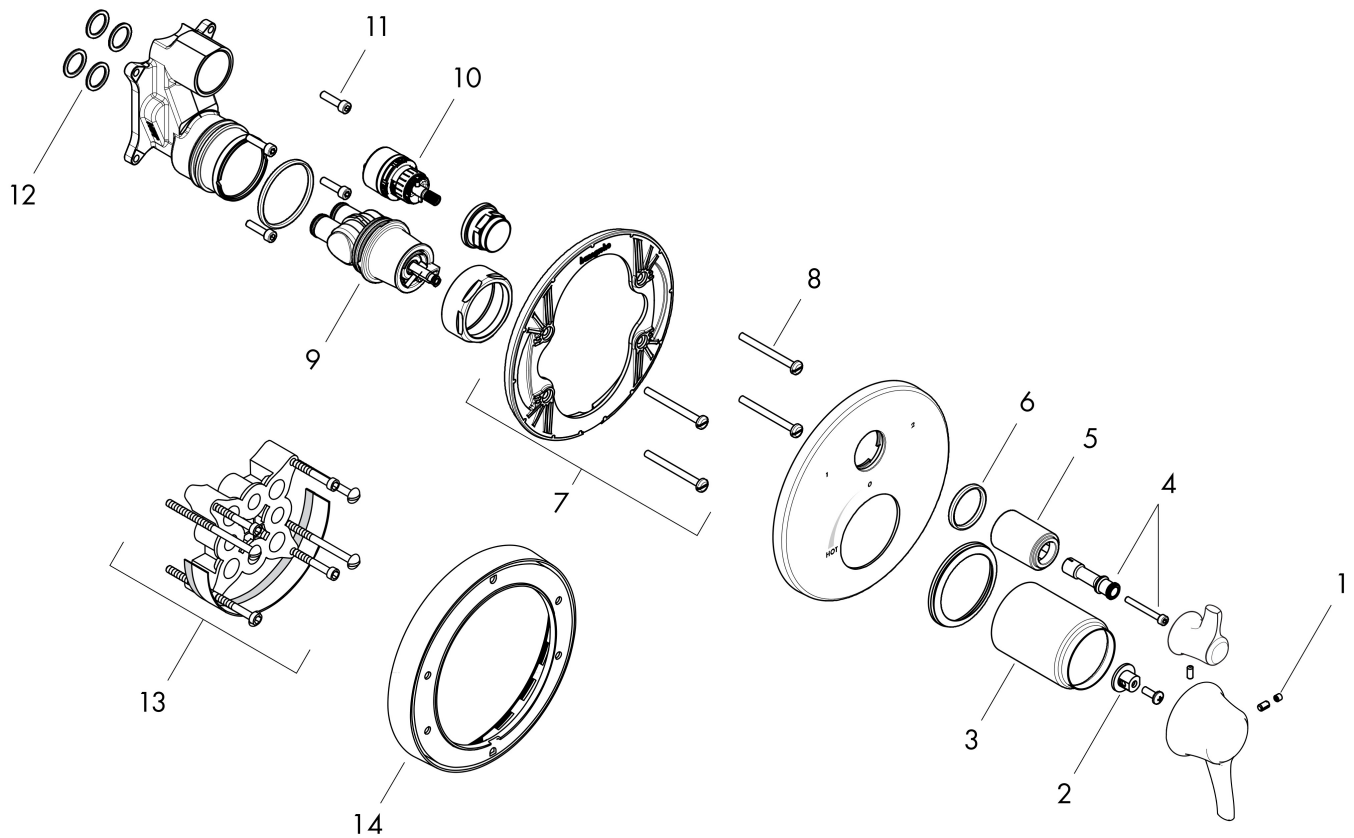

## Features

- Temperature and on / off control for 2 outlets
- Multiple outlets can be run simultaneously
- Maximum flow rate (at 3 bar): 17 l/min
- Connection type: base set

## Drawing

Brand hansgrohe  
Art. Name **Ecostat Classic** Pressure Balance Trim with Diverter, Round  
Art. Nr. 04449920  
Surface Rubbed Bronze  
Pos. 1

## Spare Parts Drawings for build year: >01/13

Brand hansgrohe  
 Art. Name **Ecostat Classic** Pressure Balance Trim with Diverter, Round  
 Art. Nr. 04449920  
 Surface Rubbed Bronze  
 Pos. 1

## Spare parts list for build year: >01/13

Pos.	Description	Article number
1	screw cover	95181000
2	adapter for handle	92756000
3	sleeve	88765000
4	adapter for handle	88772000
5	sleeve	95253920
6	O-ring 29x3	98371000
7	O-ring 16x2	98133000
8	set of screws	96525000
9	shut off unit	95800000
10	cartridge, assy	88727000
11	holder for escutcheon	98793000
12	set of fixing screws	96454000
13	extension 25 mm	13595000
14	extension 22 mm (Ø 170 mm)	13596920
a	base body	01850181