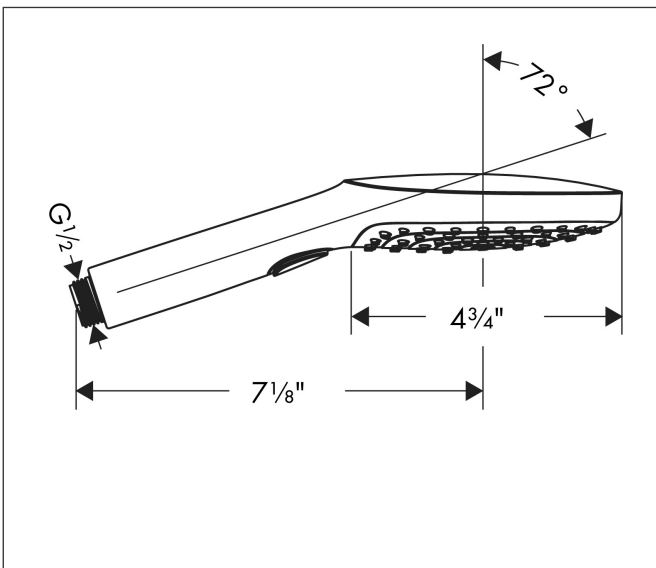

Brand hansgrohe
 Art. Name **Raindance Select E** Handshower 120 3-Jet, 2.0 GPM
 Art. Nr. 04528340
 Surface Brushed Black Chrome
 Pos. 1

Product Picture

Drawing

Features

- Spray pattern: RainAir, Rain, Whirl
- 78 spray nozzles
- convenient spray selection via Select button
- spray disc surface: easy cleanable plastic spray disc
- Maximum flow rate: 2.0 GPM