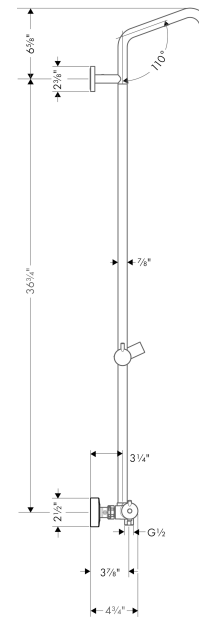

Croma
Showerpipes without Shower Components
 Finishes : **brushed nickel** Part no. : **04536820**

Description

Features

- Height-adjustable hand shower holder
- Anti-scald 100° safety stop
- Integrated volume control/diverter for 2 functions
- Outlets may not be operated simultaneously
- Exposed installation
- Thermostatic cartridge
- Built-in service stops
- Does not include: Showerhead, handshower, hose

Item details

List Price \$ 958.00

Compliance

Product image

Scale drawing

Croma
Showerpipe without Shower Components
 Finishes : **brushed nickel** Part no. : **04536820**

Exploded drawing

Year of production: >01/16

Croma
Showerpipe without Shower Components
 Finishes : **brushed nickel** Part no. : **04536820**

Spare parts list

Year of production: >01/16

Pos.	Description	Part no.	Price	PU
1	mounting set	96179000	-	1
2	tile-matching-disk	95239820	-	1
3	wall flange	95688000	-	1
4	escutcheon Ø 60 mm	95692XXX	-	-
5	shower arm	95137000	-	1
6	pipe 1450 mm	96770820	-	1
7	support, assy	97651820	-	1
8	escutcheon	98340820	-	1
9	isolation valve	98341820	-	1
10	filter packing	96922000	-	1
11	non return valve	97980000	-	1
12	set of nuts	96157820	-	1
13	shut off unit with selector	98283000	-	1
14	nut	98913000	-	1
15	safety set for temperature control	98916000	-	1
16	handle	98915XXX	-	-
17	non return valve	96737000	-	1
18	thermostat cartridge	98282000	-	1