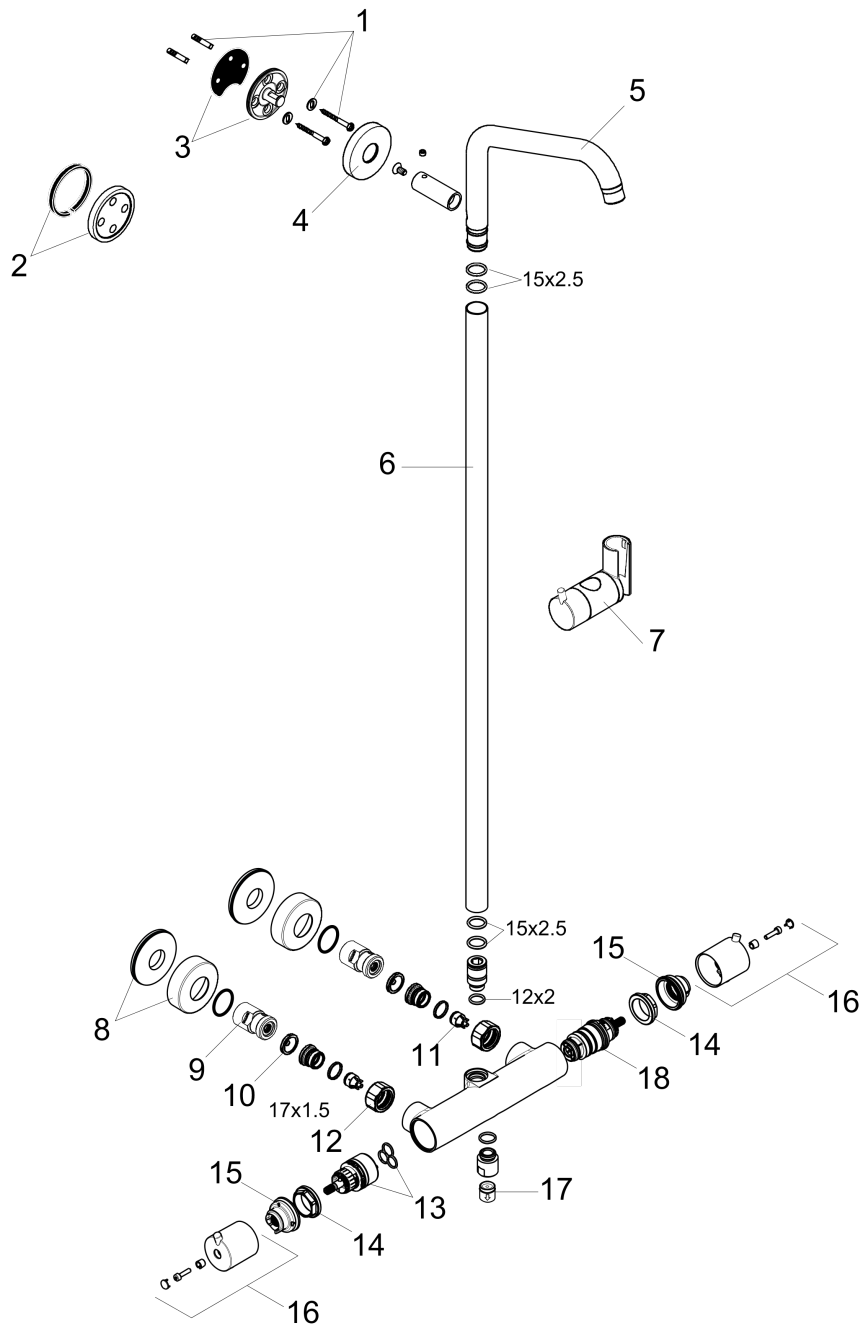

Croma
Showerpipes without Shower Components
 Finishes : **brushed nickel** Part no. : **04536820**

Description

Features

- Height-adjustable hand shower holder
- Anti-scald 100° safety stop
- Integrated volume control/diverter for 2 functions
- Outlets may not be operated simultaneously
- Exposed installation
- Thermostatic cartridge
- Built-in service stops
- Does not include: Showerhead, handshower, hose

Item details

List Price \$ 958.00

Compliance

Product image

Scale drawing

Croma
Showerpipe without Shower Components
 Finishes : **brushed nickel** Part no. : **04536820**

Exploded drawing

Year of production: >01/16

Croma
Showerpipe without Shower Components
 Finishes : **brushed nickel** Part no. : **04536820**

Spare parts list

Year of production: >01/16

Pos.	Description	Part no.	Price	PU
1	mounting set	96179000	-	1
2	tile-matching-disk	95239820	-	1
3	wall flange	95688000	-	1
4	escutcheon Ø 60 mm	95692XXX	-	-
5	shower arm	95137000	-	1
6	pipe 1450 mm	96770820	-	1
7	support, assy	97651820	-	1
8	escutcheon	98340820	-	1
9	isolation valve	98341820	-	1
10	filter packing	96922000	-	1
11	non return valve	97980000	-	1
12	set of nuts	96157820	-	1
13	shut off unit with selector	98283000	-	1
14	nut	98913000	-	1
15	safety set for temperature control	98916000	-	1
16	handle	98915XXX	-	-
17	non return valve	96737000	-	1
18	thermostat cartridge	98282000	-	1