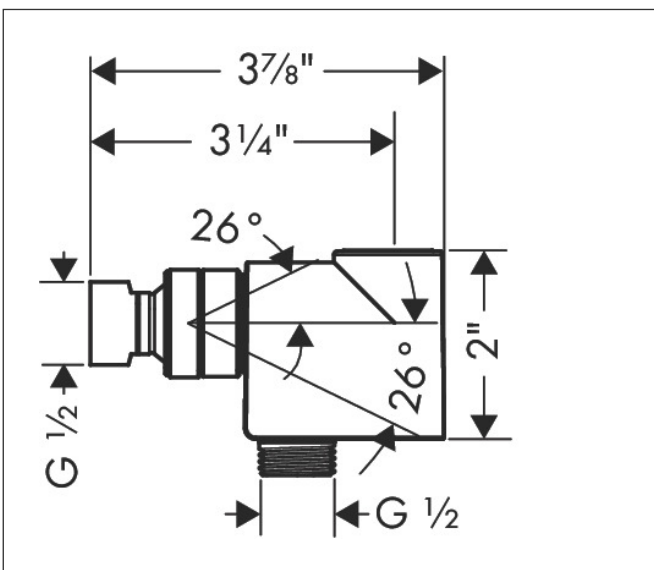

Brand hansgrohe
Art. Name Showerarm Mount for Handshower
Art. Nr. 04580830
Surface polished nickel
Pos. 1

Product Picture

Features

- For shower hoses with a conical nut

Drawing

Brand hansgrohe
Art. Name Showerarm Mount for Handshower
Art. Nr. 04580830
Surface polished nickel
Pos. 1

Spare Parts Drawings for build year: >01/18

Brand hansgrohe
 Art. Name Showerarm Mount for Handshower
 Art. Nr. 04580830
 Surface polished nickel
 Pos. 1

Spare parts list for build year: >01/18

Pos.	Description	Article number
1	filter packing	88649000
2	lever collar	97536000
3	seal	97606000
4	set of non return valves DW 15	94074000
a	nut	97958830