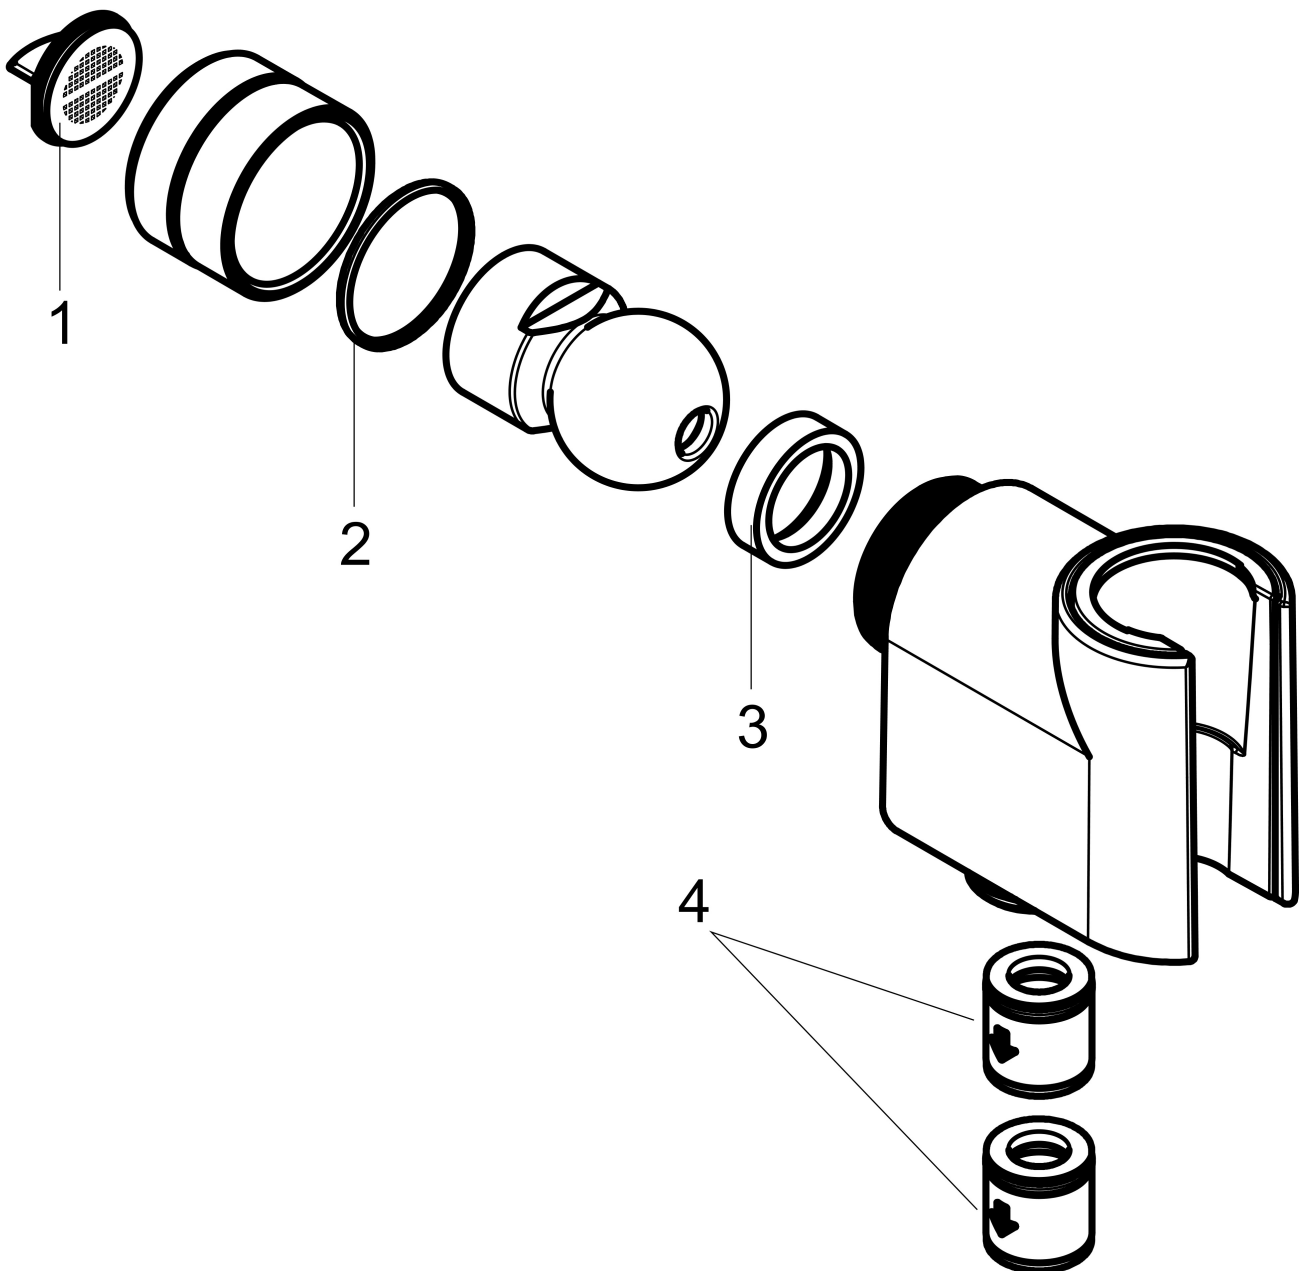

Brand hansgrohe
Art. Name Showerarm Mount for Handshower
Art. Nr. 04580830
Surface polished nickel
Pos. 1

Product Picture

Features

- For shower hoses with a conical nut

Drawing

Brand hansgrohe
Art. Name Showerarm Mount for Handshower
Art. Nr. 04580830
Surface polished nickel
Pos. 1

Spare Parts Drawings for build year: >01/18

Brand hansgrohe
 Art. Name Showerarm Mount for Handshower
 Art. Nr. 04580830
 Surface polished nickel
 Pos. 1

Spare parts list for build year: >01/18

Pos.	Description	Article number
1	filter packing	88649000
2	lever collar	97536000
3	seal	97606000
4	set of non return valves DW 15	94074000
a	nut	97958830