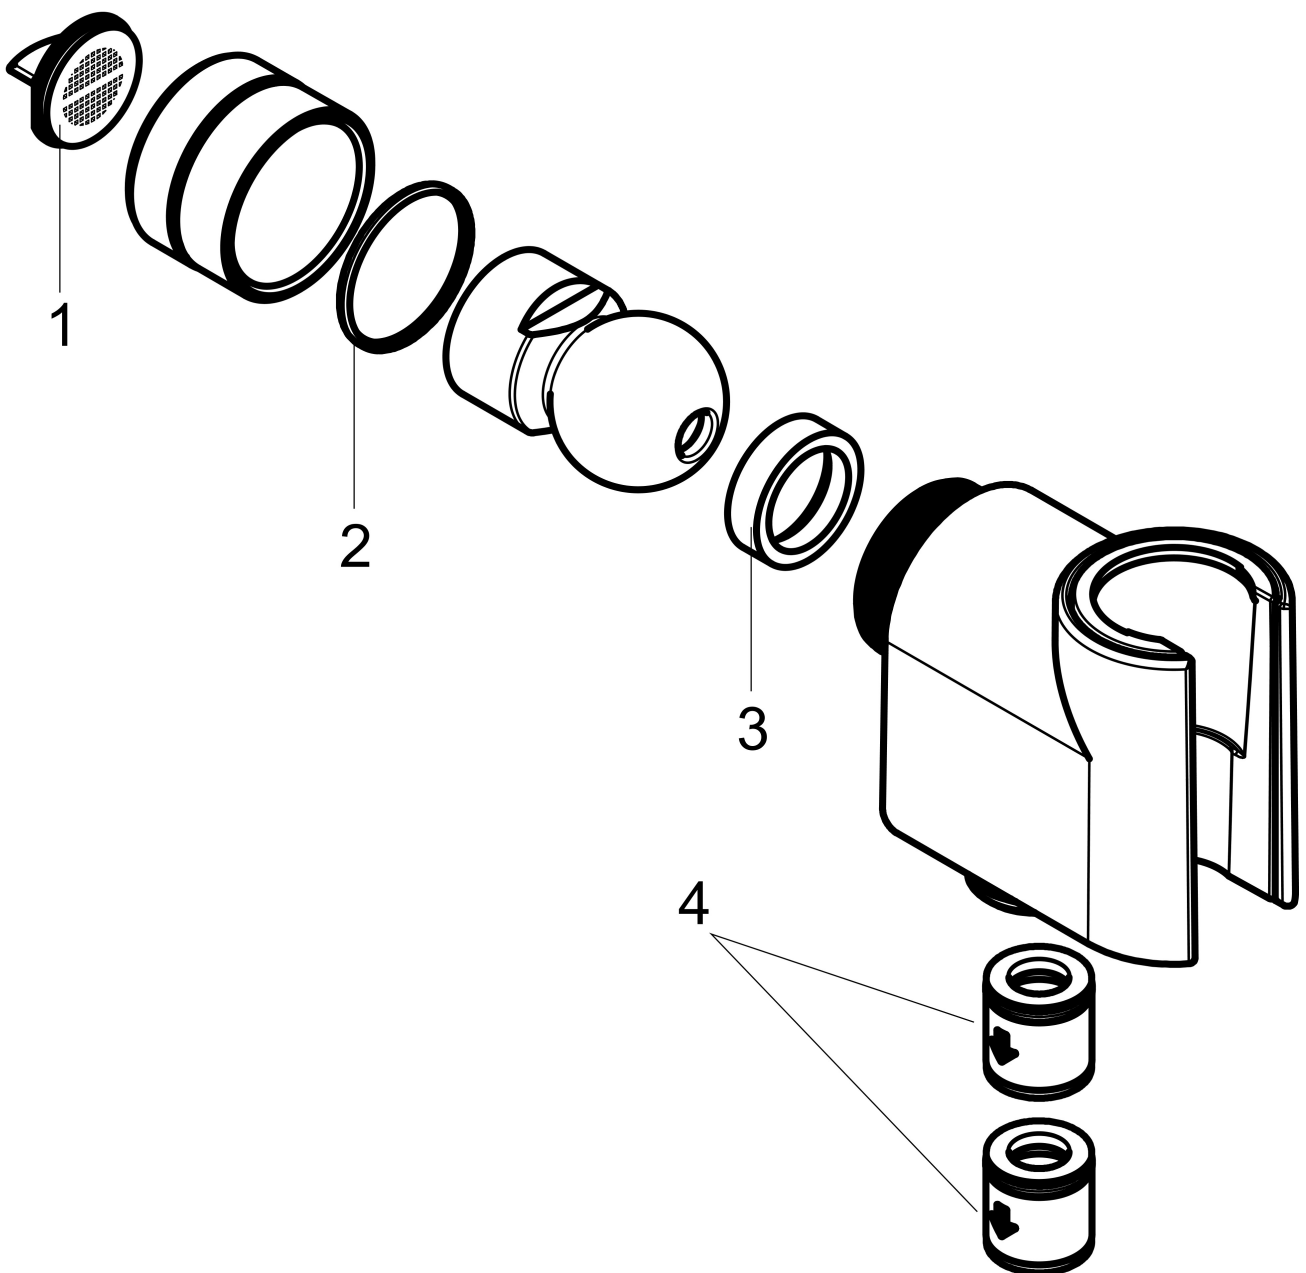

Brand hansgrohe
Art. Name Showerarm Mount for Handshower
Art. Nr. 04580920
Surface Rubbed Bronze
Pos. 1

Product Picture

Features

- For shower hoses with a conical nut

Drawing

Brand hansgrohe
Art. Name Showerarm Mount for Handshower
Art. Nr. 04580920
Surface Rubbed Bronze
Pos. 1

Spare Parts Drawings for build year: >01/18

Brand hansgrohe
 Art. Name Showerarm Mount for Handshower
 Art. Nr. 04580920
 Surface Rubbed Bronze
 Pos. 1

Spare parts list for build year: >01/18

Pos.	Description	Article number
1	filter packing	88649000
2	lever collar	97536000
3	seal	97606000
4	set of non return valves DW 15	94074000