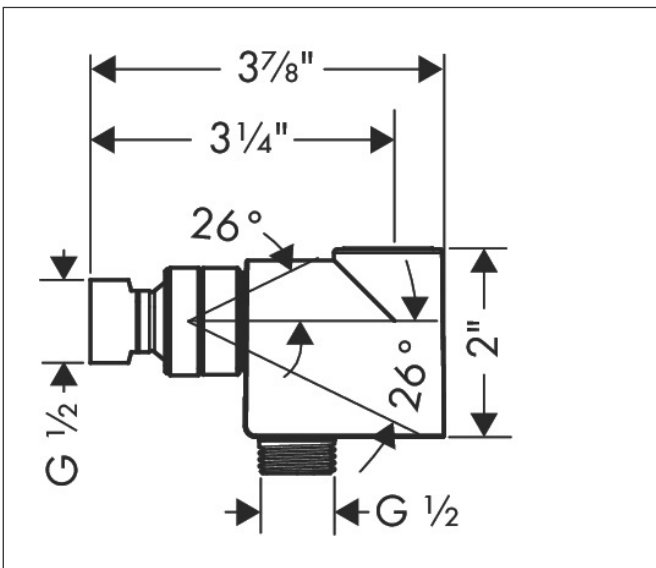

Brand hansgrohe
Art. Name Showerarm Mount for Handshower
Art. Nr. 04580920
Surface Rubbed Bronze
Pos. 1

Product Picture

Features

- For shower hoses with a conical nut

Drawing

Brand hansgrohe
Art. Name Showerarm Mount for Handshower
Art. Nr. 04580920
Surface Rubbed Bronze
Pos. 1

Spare Parts Drawings for build year: >01/18

Brand hansgrohe
 Art. Name Showerarm Mount for Handshower
 Art. Nr. 04580920
 Surface Rubbed Bronze
 Pos. 1

Spare parts list for build year: >01/18

Pos.	Description	Article number
1	filter packing	88649000
2	lever collar	97536000
3	seal	97606000
4	set of non return valves DW 15	94074000