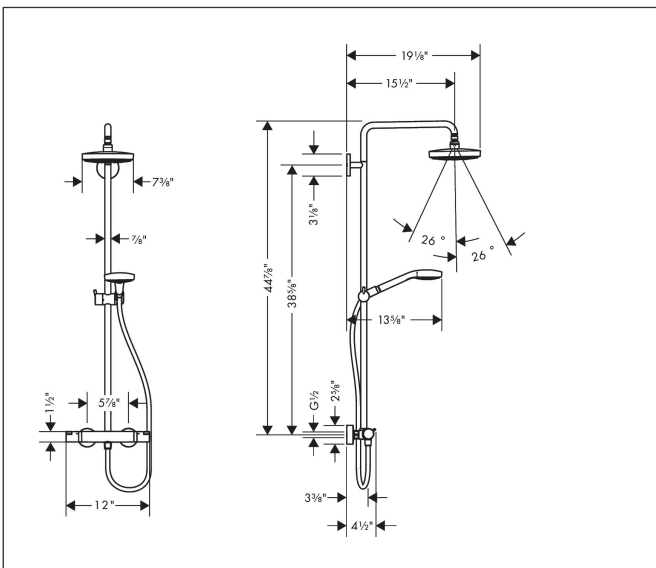

Brand hansgrohe
 Art. Name **Croma Select S** Showerpipe 180 2-Jet, 1.8 GPM
 Art. Nr. 04697821
 Surface Brushed Nickel
 Pos. 1

Product Picture

Features

- Consists of: overhead shower, Handshower, shower thermostat, shower hose, Slider
- Spray type overhead shower: Rain, IntenseRain
- Spray type handshower: SoftRain, IntenseRain, Massage spray
- Flow rate of handshower (at 3 bar): 7.6 l/min
- Maximum flow rate for Shower pipe at 3 bar: 6.6 l/min
- Pipe can be shortened in height
- Shower bar diameter: 22 mm
- Height-adjustable handshower holder
- Swivel showerarm
- Safety stop at 38 °C
- Outlets controlled via turning handle
- Will not run two outlets at same time
- Exposed installation
- Thermostat cartridge
- Intrinsically safe against backflow
- Designed to run 2 outlets

Drawing

Technology

Spray Types