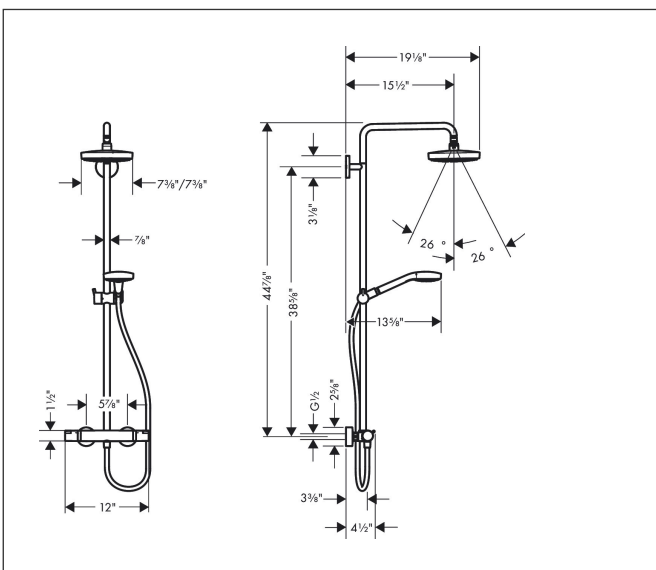

Drawing

Technology

Spray Types