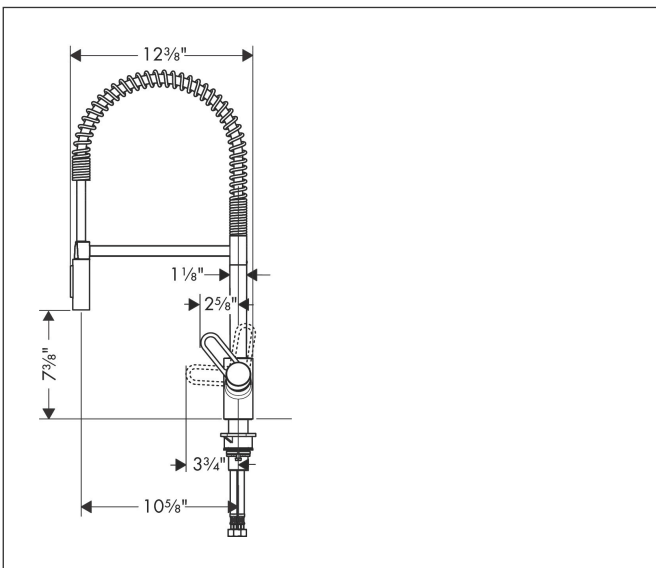

Brand hansgrohe
 Art. Name **Talis** Talis Loop 2-Spray Semi-Pro Kitchen Faucet
 Art. Nr. 04700805
 Surface Stainless Steel Optic
 Pos. 1

Product Picture

Drawing

Features

- Swivel range 360°
- Laminar spray, shower spray
- Lockable shower spray, spray return through pressing spray diverter
- Deck-mounted
- Maximum flow rate (at 3 bar): 6.6 l/min
- Ceramic cartridge
- 3/8" compression
- Integrated non-return valve
- Extension length up to 50 cm

Technology

Spray Types

Brand hansgrohe
 Art. Name **Talis** Talis Loop 2-Spray Semi-Pro Kitchen Faucet
 Art. Nr. 04700805
 Surface Stainless Steel Optic
 Pos. 1

Spare Parts Drawings for build year: >01/19

Brand hansgrohe
 Art. Name **Talis** Talis Loop 2-Spray Semi-Pro Kitchen Faucet
 Art. Nr. 04700805
 Surface Stainless Steel Optic
 Pos. 1

Spare parts list for build year: >01/19

Pos.	Description	Article number
1	filter	97735000
2	screw	97662000
3	O-ring 17x2,5	98387000
4	axialring	97558000
5	O-ring 20x2,5	92602000
6	O-ring 21x2	98205000
7	set of non return valves DW 15	97350000
8	O-ring 18x1,5	98231000
9	O-ring 20x1	98140000
10	screw cover	96338000
11	handspray	98459801
12	flange	95498800
13	O-Ring 32x2	98193000
14	nut	97209000
15	cartridge, assy	95730000
16	locking screw for handle	95140000
17	seal	95008000
18	lever collar	97548000
19	fixing set (Ø 34)	95049000
20	connection hose 35½" M8x0,75 3/8"	96316001
21	O-ring 7x1,5	98422000