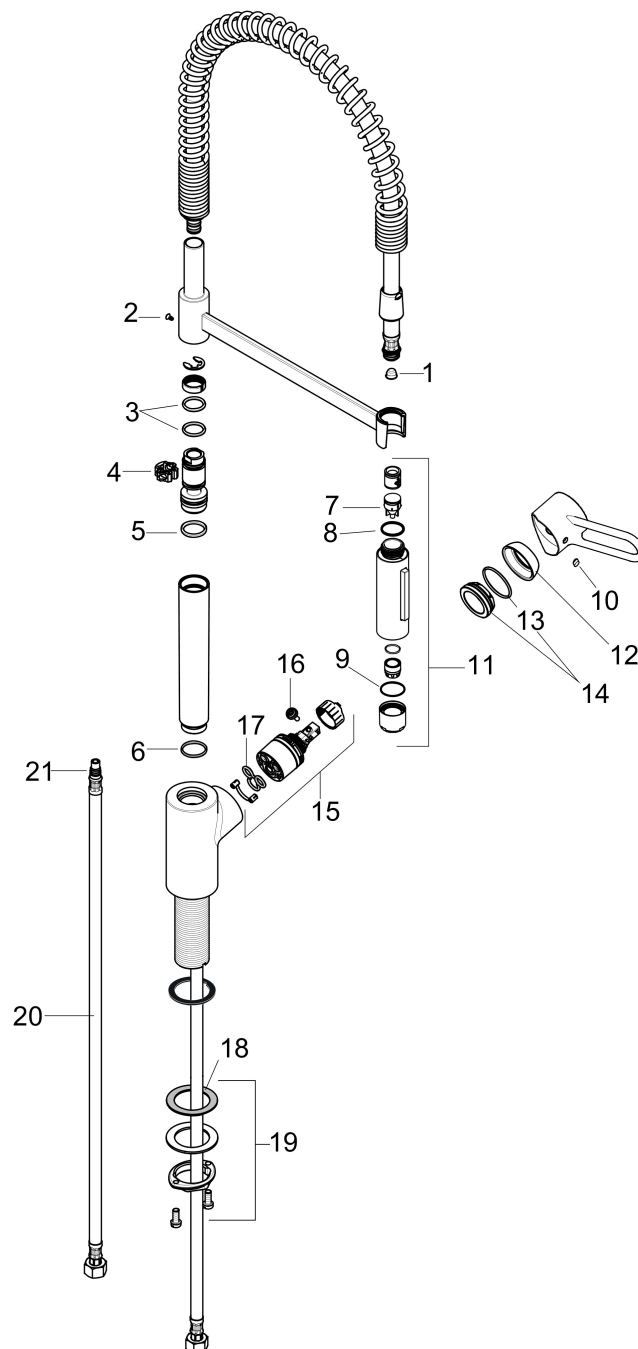

Brand hansgrohe
 Art. Name **Talis** Talis Loop 2-Spray Semi-Pro Kitchen Faucet
 Art. Nr. 04700805
 Surface Stainless Steel Optic
 Pos. 1

Product Picture

Drawing

Features

- Swivel range 360°
- Laminar spray, shower spray
- Lockable shower spray, spray return through pressing spray diverter
- Deck-mounted
- Maximum flow rate (at 3 bar): 6.6 l/min
- Ceramic cartridge
- 3/8" compression
- Integrated non-return valve
- Extension length up to 50 cm

Technology

Spray Types

Brand hansgrohe
 Art. Name **Talis** Talis Loop 2-Spray Semi-Pro Kitchen Faucet
 Art. Nr. 04700805
 Surface Stainless Steel Optic
 Pos. 1

Spare Parts Drawings for build year: >01/19

Brand hansgrohe
 Art. Name **Talis** Talis Loop 2-Spray Semi-Pro Kitchen Faucet
 Art. Nr. 04700805
 Surface Stainless Steel Optic
 Pos. 1

Spare parts list for build year: >01/19

Pos.	Description	Article number
1	filter	97735000
2	screw	97662000
3	O-ring 17x2,5	98387000
4	axialring	97558000
5	O-ring 20x2,5	92602000
6	O-ring 21x2	98205000
7	set of non return valves DW 15	97350000
8	O-ring 18x1,5	98231000
9	O-ring 20x1	98140000
10	screw cover	96338000
11	handspray	98459801
12	flange	95498800
13	O-Ring 32x2	98193000
14	nut	97209000
15	cartridge, assy	95730000
16	locking screw for handle	95140000
17	seal	95008000
18	lever collar	97548000
19	fixing set (Ø 34)	95049000
20	connection hose 35½" M8x0,75 3/8"	96316001
21	O-ring 7x1,5	98422000