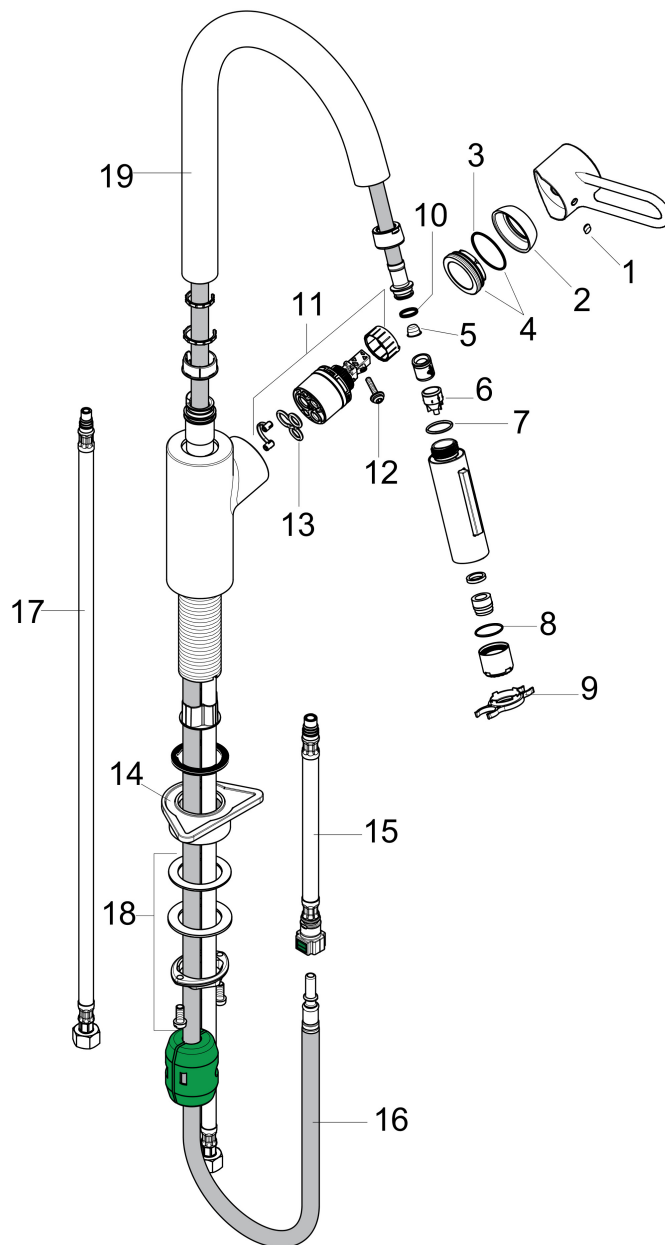

## Features

- Swivel range 150°
- Laminar spray, shower spray
- Lockable shower spray, spray return through pressing spray diverter
- MagFit magnetic shower holder
- Deck-mounted
- Maximum flow rate (at 3 bar): 6.6 l/min
- Ceramic cartridge
- 3/8" compression
- Integrated non-return valve
- Extension length up to 50 cm

## Spray Types

Brand hansgrohe  
 Art. Name **Talis** Talis Loop 2-Spray HighArc Kitchen Faucet, Pull-Down  
 Art. Nr. 04701005  
 Surface Chrome  
 Pos. 1

## Spare Parts Drawings for build year: >04/16

Brand hansgrohe  
 Art. Name **Talis** Talis Loop 2-Spray HighArc Kitchen Faucet, Pull-Down  
 Art. Nr. 04701005  
 Surface Chrome  
 Pos. 1

## Spare parts list for build year: >04/16

Pos.	Description	Article number
1	screw cover	96338000
2	flange	95498000
3	O-Ring 32x2	98193000
4	nut	97209000
5	filter	97735000
6	set of non return valves DW 15	97350000
7	O-ring 18x1,5	98231000
8	O-ring 20x1	98140000
9	service tool	95910000
10	O-ring 11x2	98127000
11	cartridge, assy	92730000
12	locking screw for handle	95140000
13	seal	95008000
14	support	97523000
15	connection hose 600 mm M10x1	95561000
16	hose 1,50 m	88624000
17	connection hose 35½" M8x0,75 3/8"	96316001
18	fixing set (Ø 34)	95049000
19	spout cpl.	95562000