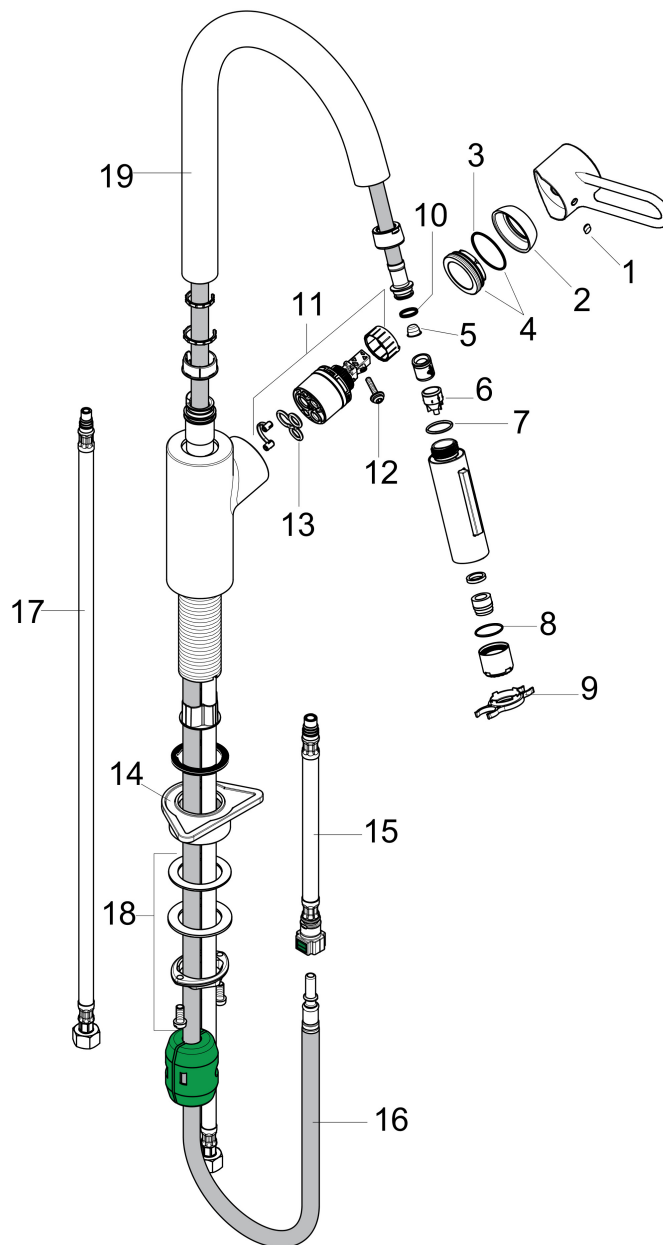

## Features

- Swivel range 150°
- Laminar spray, shower spray
- Lockable shower spray, spray return through pressing spray diverter
- MagFit magnetic shower holder
- Deck-mounted
- Maximum flow rate (at 3 bar): 6.6 l/min
- Ceramic cartridge
- 3/8" compression
- Integrated non-return valve
- Extension length up to 50 cm

## Spray Types

Brand hansgrohe  
 Art. Name **Talis** Talis Loop 2-Spray HighArc Kitchen Faucet, Pull-Down  
 Art. Nr. 04701805  
 Surface Stainless Steel Optic  
 Pos. 1

## Spare Parts Drawings for build year: >04/16

Brand hansgrohe  
 Art. Name **Talis** Talis Loop 2-Spray HighArc Kitchen Faucet, Pull-Down  
 Art. Nr. 04701805  
 Surface Stainless Steel Optic  
 Pos. 1

## Spare parts list for build year: >04/16

Pos.	Description	Article number
1	screw cover	96338000
2	flange	95498800
3	O-Ring 32x2	98193000
4	nut	97209000
5	filter	97735000
6	set of non return valves DW 15	97350000
7	O-ring 18x1,5	98231000
8	O-ring 20x1	98140000
9	service tool	95910000
10	O-ring 11x2	98127000
11	cartridge, assy	92730000
12	locking screw for handle	95140000
13	seal	95008000
14	support	97523000
15	connection hose 600 mm M10x1	95561000
16	hose 1,50 m	88624000
17	connection hose 35½" M8x0,75 3/8"	96316001
18	fixing set (Ø 34)	95049000
19	spout cpl.	95562800