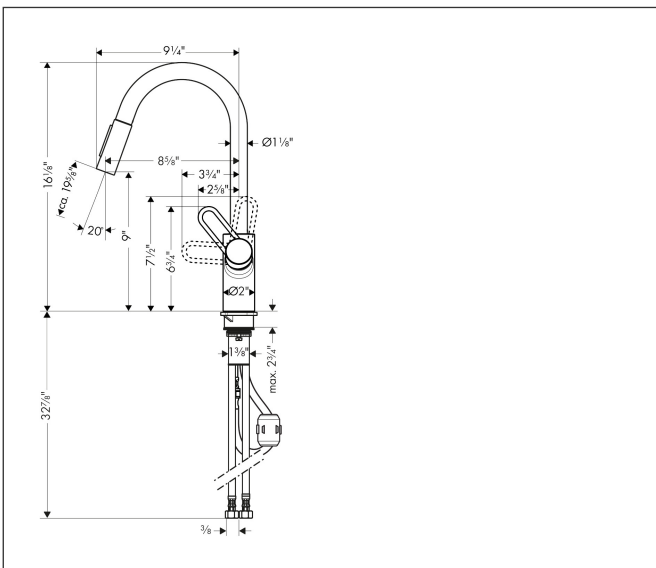

Drawing

Technology

Spray Types