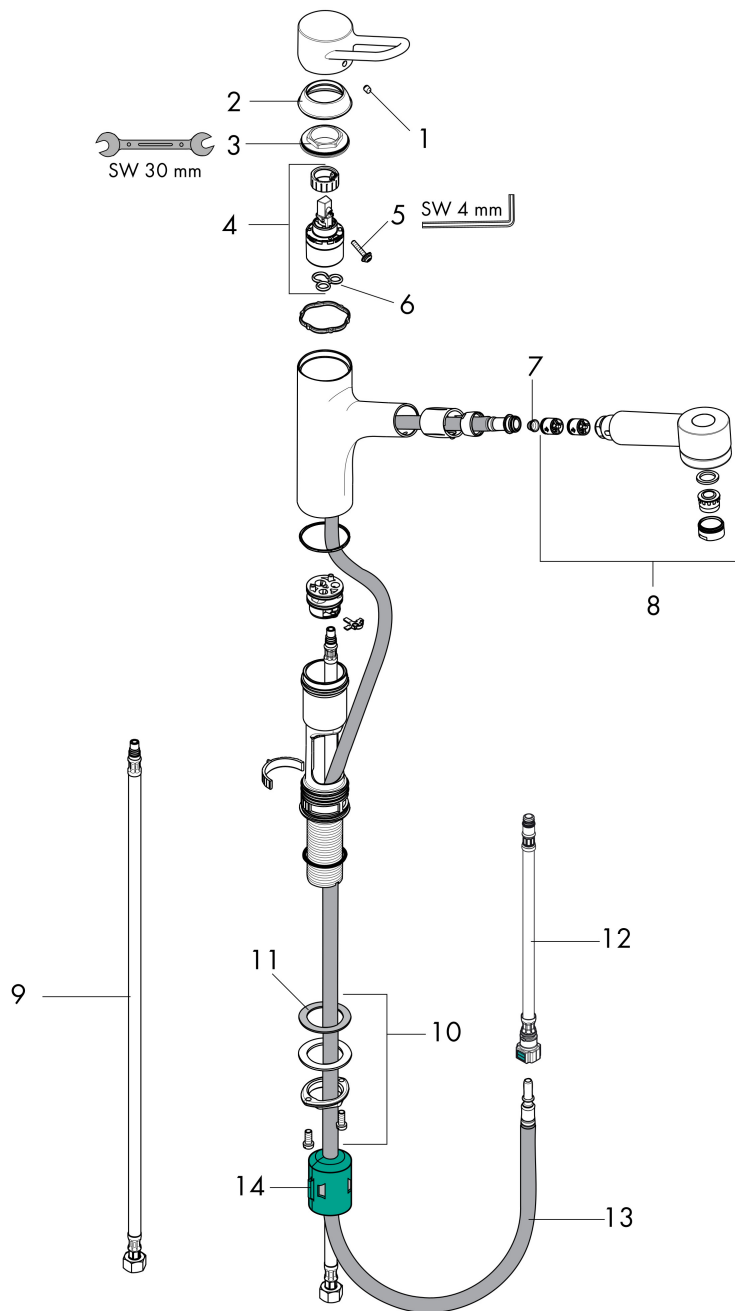

Brand hansgrohe
 Art. Name **Talis** Talis Loop 2-Spray Kitchen Faucet, Pull-Out
 Art. Nr. 04704005
 Surface Chrome
 Pos. 1

Product Picture

Features

- Swivel range 150°
- Aerated spray, shower spray
- Lockable shower spray, spray return automatically through handle closing
- Deck-mounted
- Maximum flow rate (at 3 bar): 6.6 l/min
- Ceramic cartridge
- 3/8" compression
- Integrated non-return valve
- Extension length up to 50 cm

Drawing

Technology

Spray Types

Brand hansgrohe
 Art. Name **Talis** Talis Loop 2-Spray Kitchen Faucet, Pull-Out
 Art. Nr. 04704005
 Surface Chrome
 Pos. 1

Spare Parts Drawings for build year: >04/17

Brand hansgrohe
 Art. Name **Talis** Talis Loop 2-Spray Kitchen Faucet, Pull-Out
 Art. Nr. 04704005
 Surface Chrome
 Pos. 1

Spare parts list for build year: >04/17

Pos.	Description	Article number
1	screw cover	96338000
2	flange	97995000
3	nut	97996000
4	cartridge, assy	92730000
5	locking screw for handle	95140000
6	seal	95008000
7	filter	97735000
8	handspray	97999001
9	connection hose 35½" M8x0,75 3/8"	96316001
10	fixing set (Ø 34)	95049000
11	lever collar	97548000
12	connection hose 600 mm M10x1	95561000
13	hose 1,50 m	88624000
14	weight	98551000