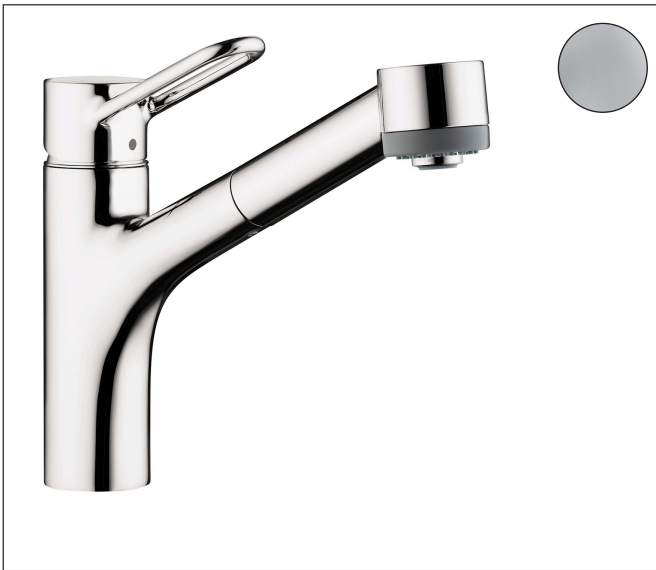

Brand hansgrohe
 Art. Name **Talis** Talis Loop 2-Spray Kitchen Faucet, Pull-Out
 Art. Nr. 04704005
 Surface Chrome
 Pos. 1

Product Picture

Features

- Swivel range 150°
- Aerated spray, shower spray
- Lockable shower spray, spray return automatically through handle closing
- Deck-mounted
- Maximum flow rate (at 3 bar): 6.6 l/min
- Ceramic cartridge
- 3/8" compression
- Integrated non-return valve
- Extension length up to 50 cm

Drawing

Technology

Spray Types

Brand hansgrohe
 Art. Name **Talis** Talis Loop 2-Spray Kitchen Faucet, Pull-Out
 Art. Nr. 04704005
 Surface Chrome
 Pos. 1

Spare Parts Drawings for build year: >04/17

Brand hansgrohe
 Art. Name **Talis** Talis Loop 2-Spray Kitchen Faucet, Pull-Out
 Art. Nr. 04704005
 Surface Chrome
 Pos. 1

Spare parts list for build year: >04/17

Pos.	Description	Article number
1	screw cover	96338000
2	flange	97995000
3	nut	97996000
4	cartridge, assy	92730000
5	locking screw for handle	95140000
6	seal	95008000
7	filter	97735000
8	handspray	97999001
9	connection hose 35½" M8x0,75 3/8"	96316001
10	fixing set (Ø 34)	95049000
11	lever collar	97548000
12	connection hose 600 mm M10x1	95561000
13	hose 1,50 m	88624000
14	weight	98551000