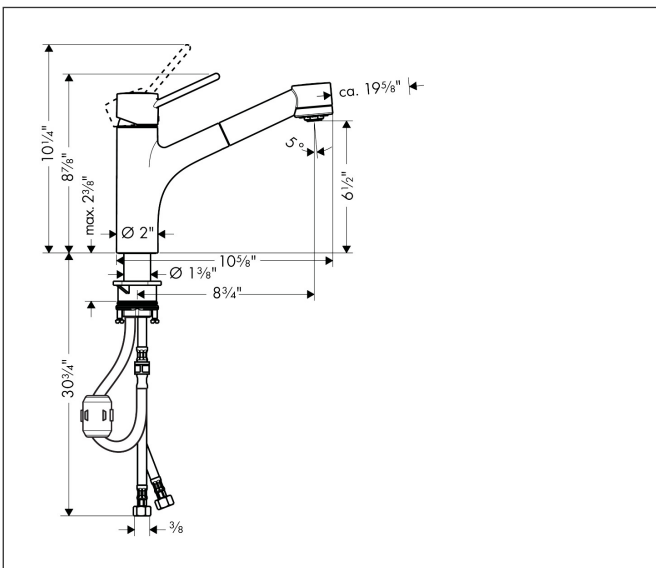

Brand hansgrohe
 Art. Name **Talis** Talis Loop 2-Spray Kitchen Faucet, Pull-Out
 Art. Nr. 04704005
 Surface Chrome
 Pos. 1

Product Picture

Features

- Swivel range 150°
- Aerated spray, shower spray
- Lockable shower spray, spray return automatically through handle closing
- Deck-mounted
- Maximum flow rate (at 3 bar): 6.6 l/min
- Ceramic cartridge
- 3/8" compression
- Integrated non-return valve
- Extension length up to 50 cm

Drawing

Technology

Spray Types

Brand hansgrohe
 Art. Name **Talis** Talis Loop 2-Spray Kitchen Faucet, Pull-Out
 Art. Nr. 04704005
 Surface Chrome
 Pos. 1

Spare Parts Drawings for build year: >04/17

Brand hansgrohe
 Art. Name **Talis** Talis Loop 2-Spray Kitchen Faucet, Pull-Out
 Art. Nr. 04704005
 Surface Chrome
 Pos. 1

Spare parts list for build year: >04/17

Pos.	Description	Article number
1	screw cover	96338000
2	flange	97995000
3	nut	97996000
4	cartridge, assy	92730000
5	locking screw for handle	95140000
6	seal	95008000
7	filter	97735000
8	handspray	97999001
9	connection hose 35½" M8x0,75 3/8"	96316001
10	fixing set (Ø 34)	95049000
11	lever collar	97548000
12	connection hose 600 mm M10x1	95561000
13	hose 1,50 m	88624000
14	weight	98551000