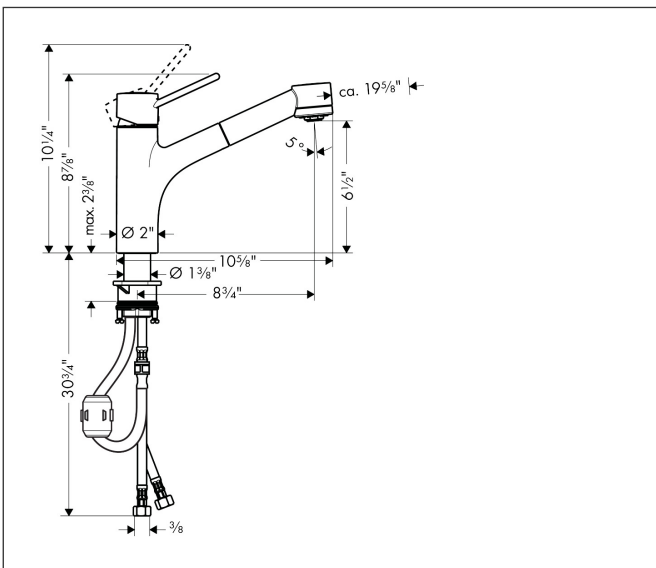

Brand hansgrohe
 Art. Name **Talis** Talis Loop 2-Spray Kitchen Faucet, Pull-Out
 Art. Nr. 04704805
 Surface Stainless Steel Optic
 Pos. 1

Product Picture

Drawing

Features

- Swivel range 150°
- Aerated spray, shower spray
- Lockable shower spray, spray return automatically through handle closing
- Deck-mounted
- Maximum flow rate (at 3 bar): 6.6 l/min
- Ceramic cartridge
- 3/8" compression
- Integrated non-return valve
- Extension length up to 50 cm