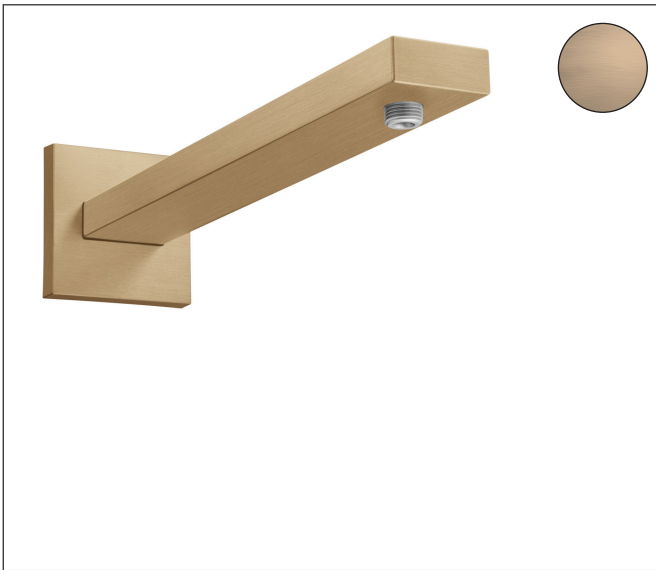

Brand hansgrohe
 Art. Name **Raindance E** Showerarm, 15" (Must be used with Raindance E 300 Showerhead)
 Art. Nr. 04731140
 Surface Brushed Bronze
 Pos. 1

Product Picture

Features

- Length: 389 mm
- Solid brass
- Connection type: 1/2" NPT
- Showerarm, escutcheon, mounting material, installation manual