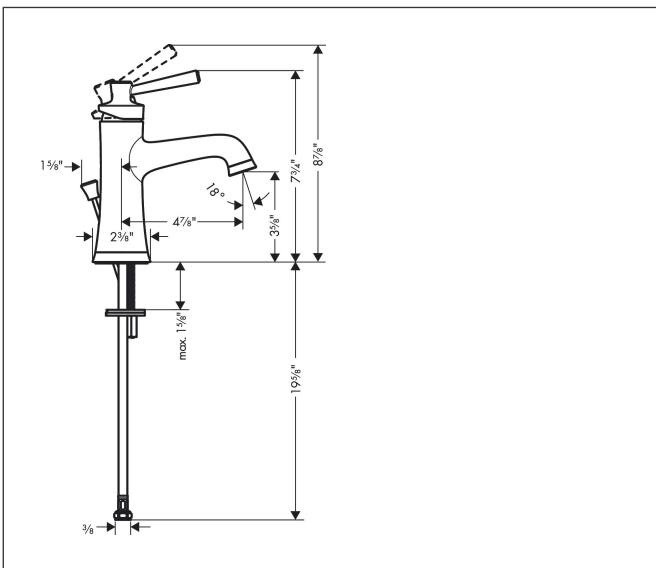

Brand hansgrohe
 Art. Name **Joleena** Single-Hole Faucet 100 with Pop-Up Drain, 0.5 GPM
 Art. Nr. 04773670
 Surface matte black
 Pos. 1

Product Picture

Features

- Handle design: lever handle
- Spray pattern: aerated spray
- Maximum flow rate (at 3 bar): 1.9 l/min
- Ceramic cartridge
- Pop-up drain G 1

Drawing

Technology