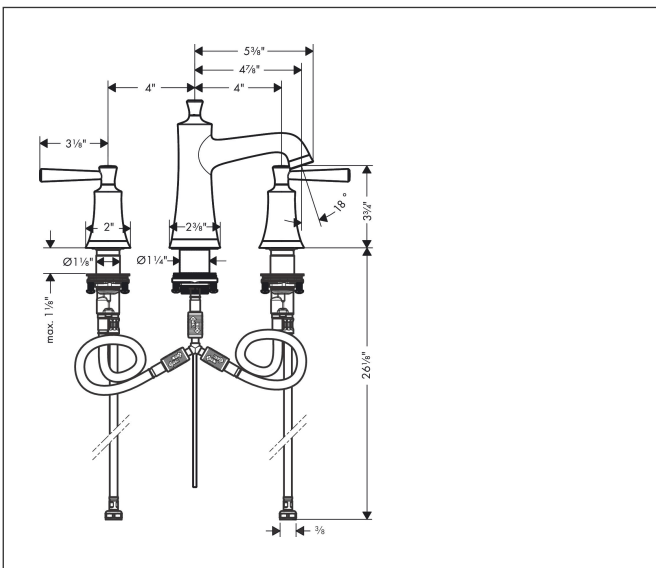

Brand hansgrohe
 Art. Name **Joleena** Widespread Faucet 100 with Pop-Up Drain, 1.2 GPM
 Art. Nr. 04774140
 Surface Brushed Bronze
 Pos. 1

Product Picture

Features

- handle design: lever handle
- Spray pattern: Aerated spray
- Maximum flow rate: 1.2 GPM
- ceramic valves 90°
- Pop-Up drain

Drawing

Technology