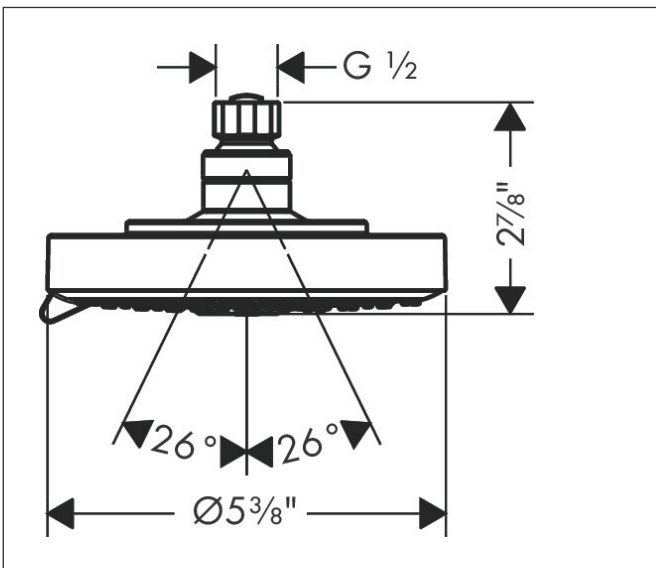

Brand hansgrohe
 Art. Name **Raindance S** Showerhead 150 3-Jet, 1.75 GPM
 Art. Nr. 04800000
 Surface Chrome
 Pos. 1

Product Picture

Features

- Showerhead size: 150 mm
- Spray pattern: RainAir, BalanceAir, Whirl
- Maximum flow rate (at 3 bar): 6.6 l/min
- 86 no-clog spray nozzles
- Spray disc surface: grey
- EcoAir Technology

Drawing

Technology

Spray Types