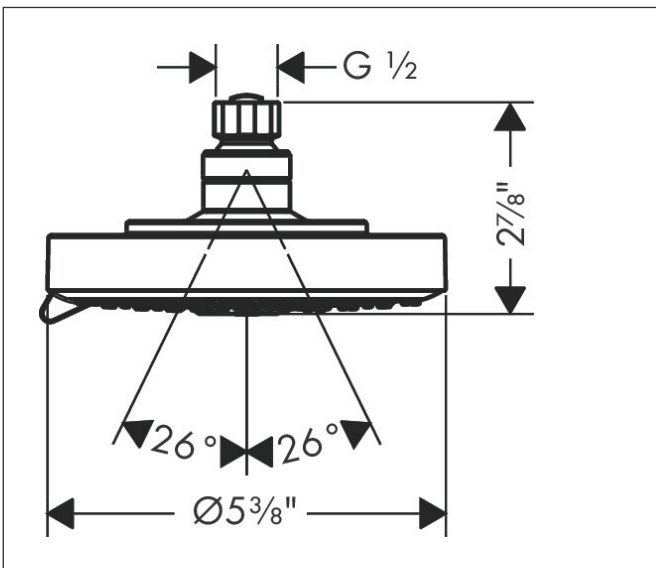

Brand hansgrohe
 Art. Name **Raindance S** Showerhead 150 3-Jet, 1.75 GPM
 Art. Nr. 04800340
 Surface Brushed Black Chrome
 Pos. 1

Product Picture

Features

- showerhead size: 6"
- Spray pattern: RainAir, BalanceAir, Whirl
- Maximum flow rate: 1.75 GPM
- 86 spray nozzles
- spray disc surface: grey
- EcoAir Technology

Drawing

Technology

Spray Types