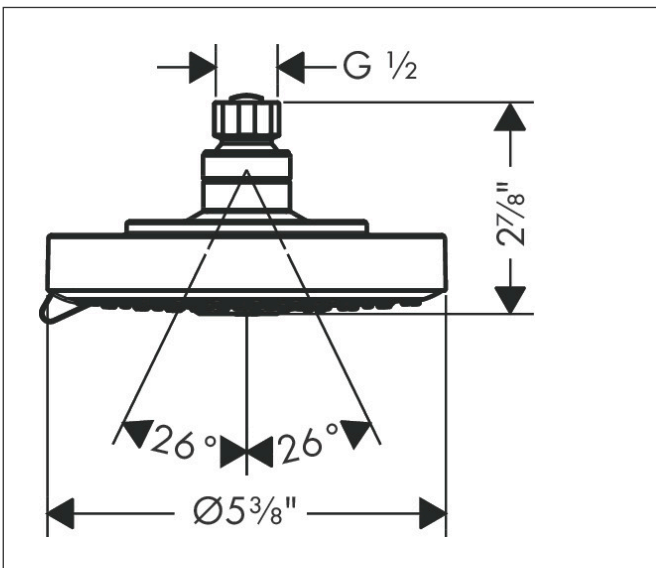

Drawing

Technology

Spray Types

Certificates/approvals