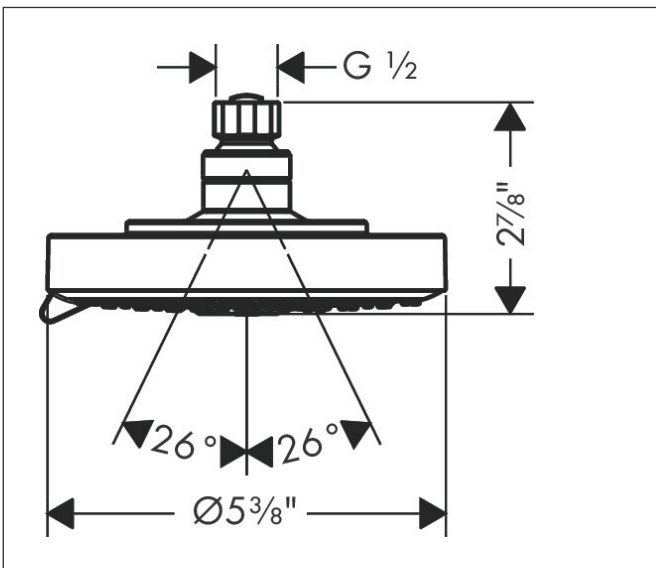

Brand hansgrohe
 Art. Name **Raindance S** Showerhead 150 3-Jet, 1.75 GPM
 Art. Nr. 04800820
 Surface Brushed Nickel
 Pos. 1

Product Picture

Features

- Showerhead size: 150 mm
- Spray pattern: RainAir, BalanceAir, Whirl
- Maximum flow rate (at 3 bar): 6.6 l/min
- 86 no-clog spray nozzles
- Spray disc surface: grey
- EcoAir Technology

Drawing

Technology

Spray Types