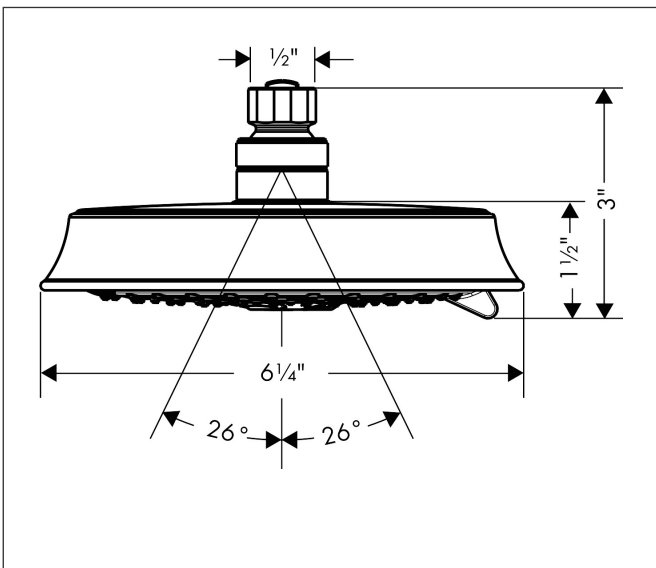

Brand hansgrohe
 Art. Name **Raindance Classic** Showerhead 150 3-Jet, 1.75 GPM
 Art. Nr. 04801000
 Surface Chrome
 Pos. 1

Product Picture

Features

- Showerhead size: 150 mm
- Spray pattern: RainAir, BalanceAir, Whirl
- Maximum flow rate (at 3 bar): 6.6 l/min
- 86 no-clog spray nozzles
- Spray disc surface: fully finished matching spray face

Drawing

Technology

Spray Types

Brand hansgrohe
Art. Name **Raindance Classic** Showerhead 150 3-Jet, 1.75 GPM
Art. Nr. 04801000
Surface Chrome
Pos. 1

Spare Parts Drawings for build year: >07/19

Brand hansgrohe
Art. Name **Raindance Classic** Showerhead 150 3-Jet, 1.75 GPM
Art. Nr. 04801000
Surface Chrome
Pos. 1