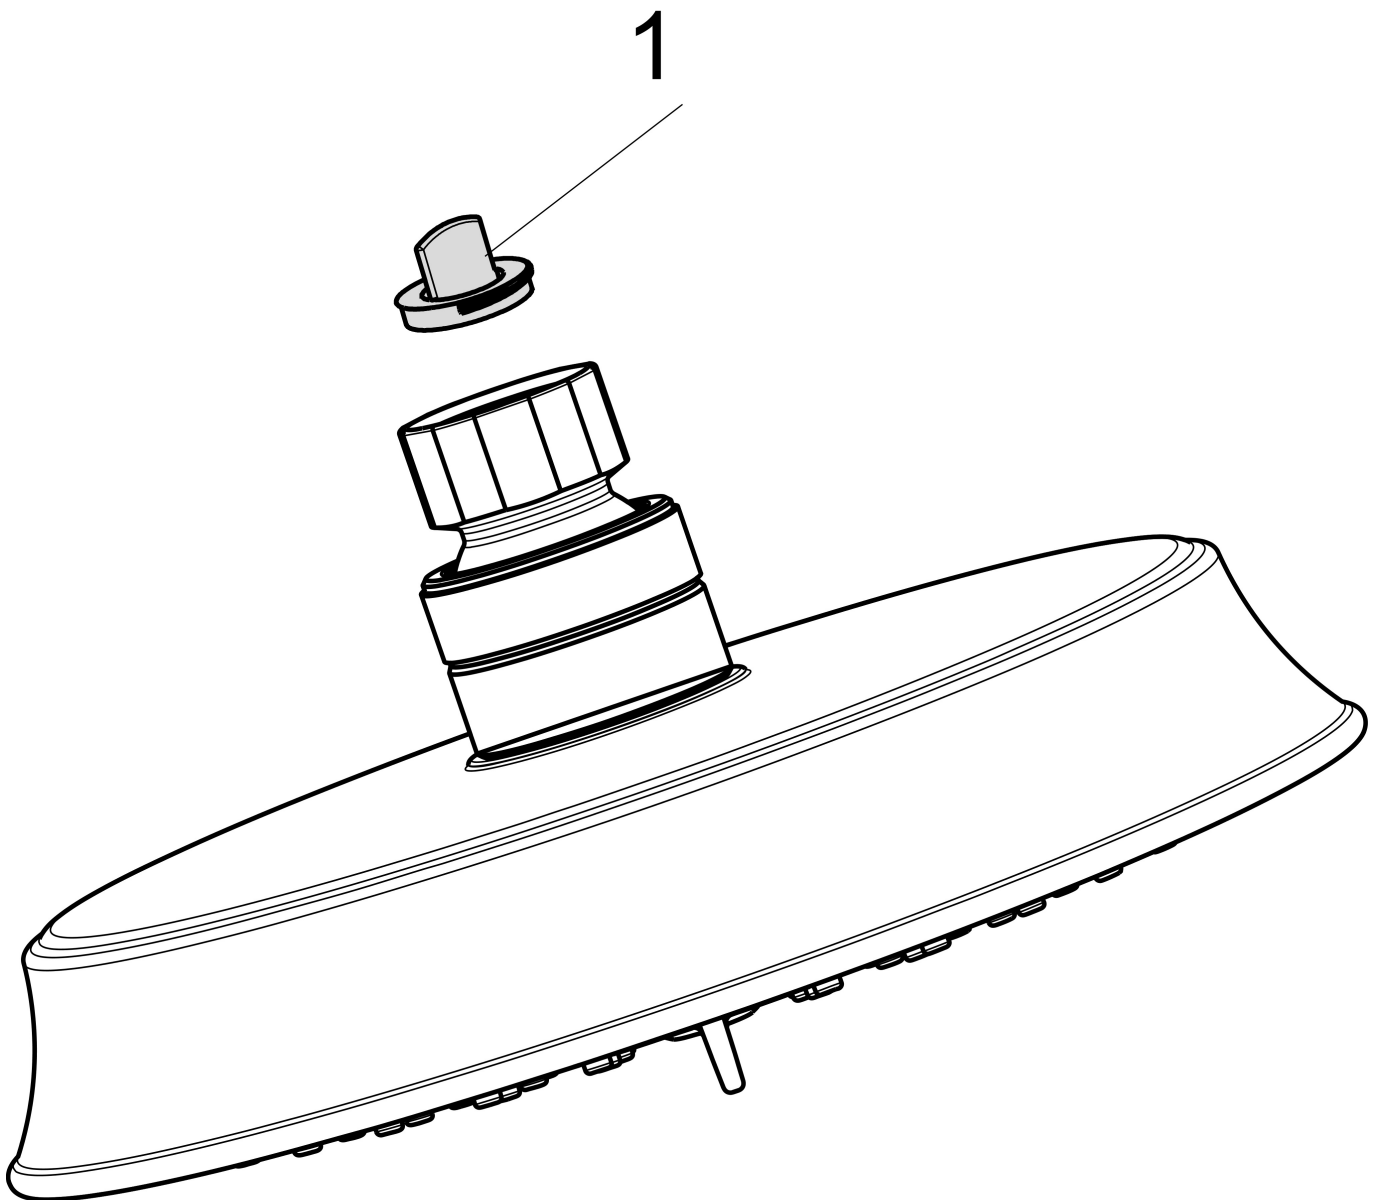

Brand hansgrohe
 Art. Name **Raindance Classic** Showerhead 150 3-Jet, 1.75 GPM
 Art. Nr. 04801000
 Surface Chrome
 Pos. 1

Product Picture

Features

- Showerhead size: 150 mm
- Spray pattern: RainAir, BalanceAir, Whirl
- Maximum flow rate (at 3 bar): 6.6 l/min
- 86 no-clog spray nozzles
- Spray disc surface: fully finished matching spray face

Drawing

Technology

Spray Types

Brand hansgrohe
Art. Name **Raindance Classic** Showerhead 150 3-Jet, 1.75 GPM
Art. Nr. 04801000
Surface Chrome
Pos. 1

Spare Parts Drawings for build year: >07/19

Brand hansgrohe
Art. Name **Raindance Classic** Showerhead 150 3-Jet, 1.75 GPM
Art. Nr. 04801000
Surface Chrome
Pos. 1