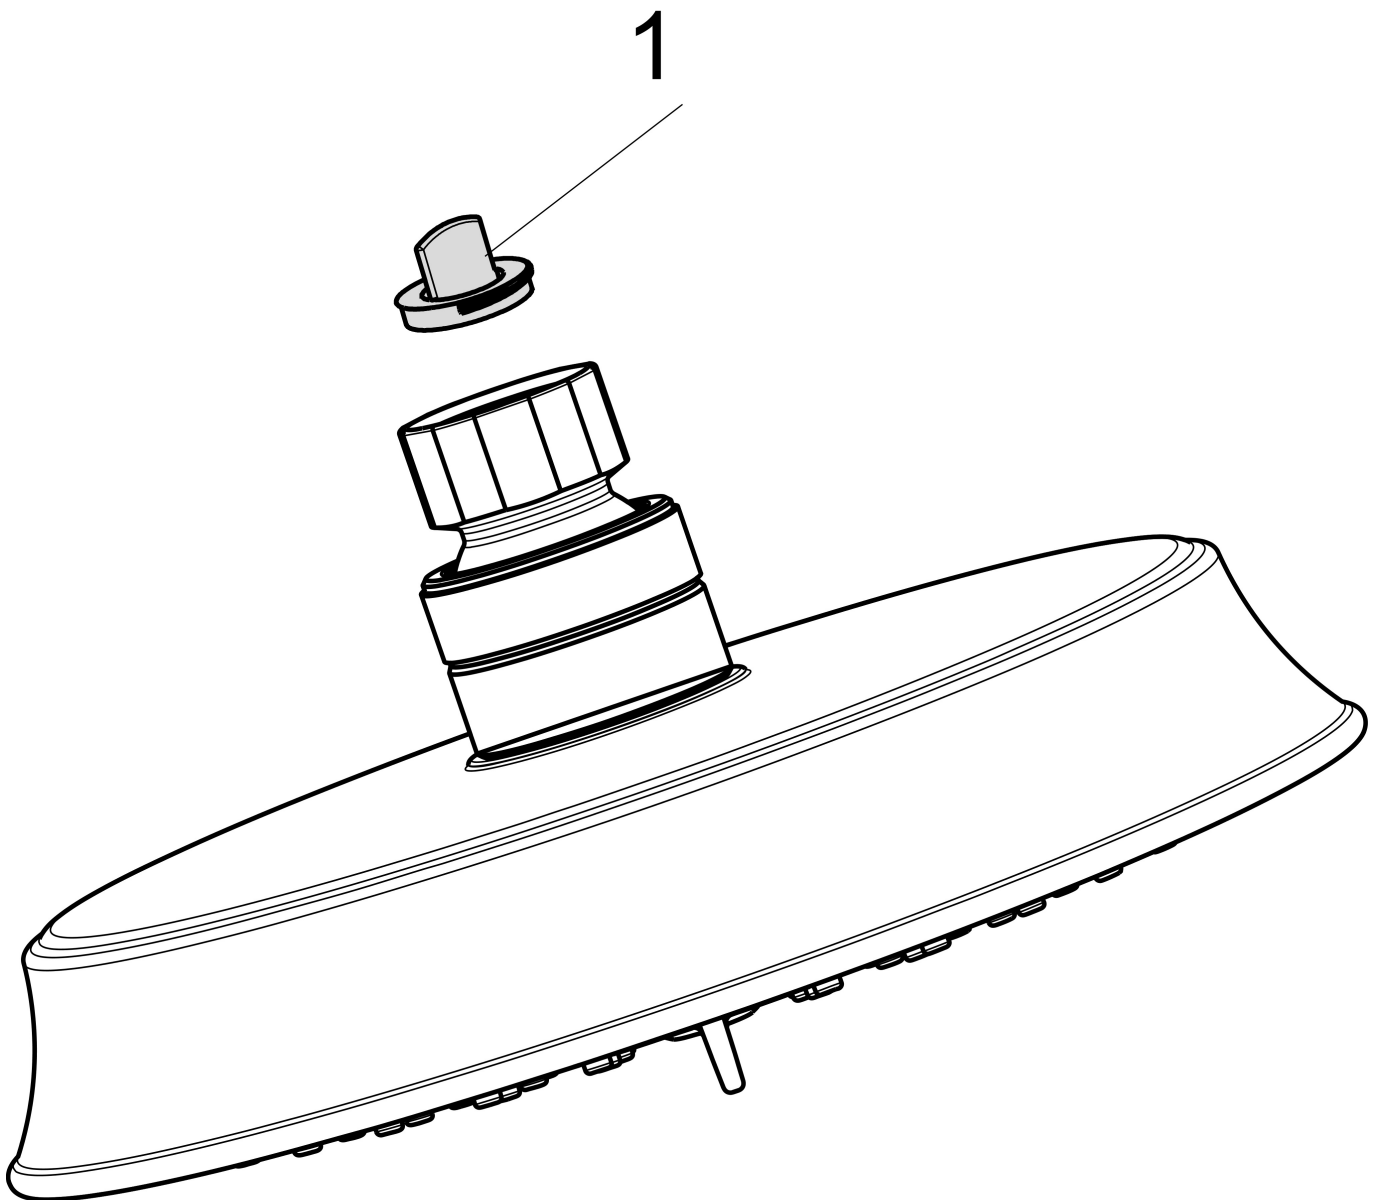

Brand hansgrohe
 Art. Name **Raindance Classic** Showerhead 150 3-Jet, 1.75 GPM
 Art. Nr. 04801820
 Surface Brushed Nickel
 Pos. 1

Product Picture

Drawing

Features

- Showerhead size: 150 mm
- Spray pattern: RainAir, BalanceAir, Whirl
- Maximum flow rate (at 3 bar): 6.6 l/min
- 86 no-clog spray nozzles
- Spray disc surface: fully finished matching spray face

Technology

Spray Types

Brand hansgrohe
Art. Name **Raindance Classic** Showerhead 150 3-Jet, 1.75 GPM
Art. Nr. 04801820
Surface Brushed Nickel
Pos. 1

Spare Parts Drawings for build year: >07/19

Brand hansgrohe
Art. Name **Raindance Classic** Showerhead 150 3-Jet, 1.75 GPM
Art. Nr. 04801820
Surface Brushed Nickel
Pos. 1