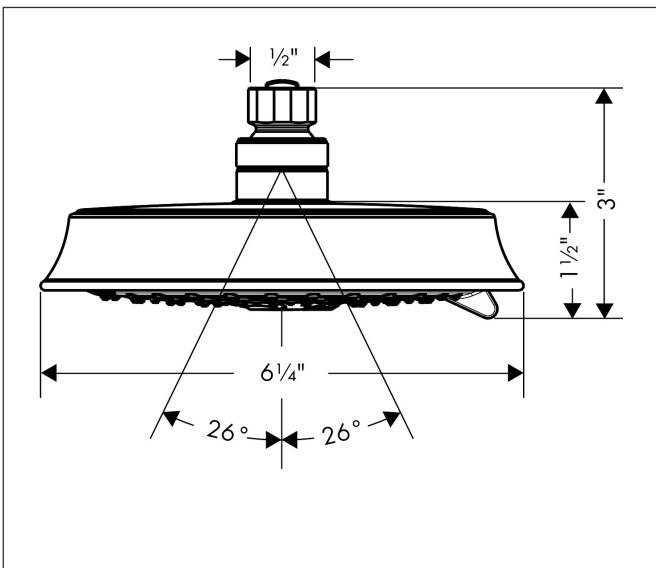

Brand hansgrohe
 Art. Name **Raindance Classic** Showerhead 150 3-Jet, 1.75 GPM
 Art. Nr. 04801820
 Surface Brushed Nickel
 Pos. 1

Product Picture

Drawing

Features

- Showerhead size: 150 mm
- Spray pattern: RainAir, BalanceAir, Whirl
- Maximum flow rate (at 3 bar): 6.6 l/min
- 86 no-clog spray nozzles
- Spray disc surface: fully finished matching spray face

Technology

Spray Types

Brand hansgrohe
Art. Name **Raindance Classic** Showerhead 150 3-Jet, 1.75 GPM
Art. Nr. 04801820
Surface Brushed Nickel
Pos. 1

Spare Parts Drawings for build year: >07/19

Brand hansgrohe
Art. Name **Raindance Classic** Showerhead 150 3-Jet, 1.75 GPM
Art. Nr. 04801820
Surface Brushed Nickel
Pos. 1